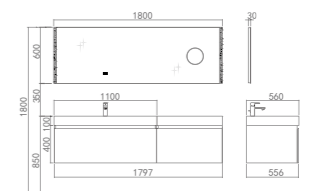

PY22218

PTC316 Ceramic Basin
Size : 600*400*181mm
Color: Glossy White

PM22218 Sintered Stone counter top
Size : 1100*560*100mm
Color: Dark Ash

PY22218-P Basin Cabinet
Size : 1094*556*400mm
Color: Brown oak

PY22218-J Mirror
Size : 1800*30*600mm
Color: Clear

PY22218-G Make up cabinet
Size : 700*556*400mm
Color: Brown oak

PWP2167-01 Faucet
Finishes: Chrome

PWX2201-01 Waste
Finishes: Chrome