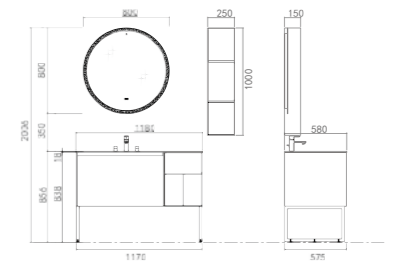

BATHROOM CABINET | A28

Inspired by the traditional Chinese four-season solar energy, the combination of perception and touch is one. The bright and pure White color of the product fully demonstrates the elegant atmosphere of the space, presenting a new style of luxury.

PY21512

PTC316 Ceramic Basin
Size: 600*400*181mm
Color: White

PM21512 Quartz stone counter top
Size: 1180*580*18mm
Color: Marble grain

PY21512-P Basin Cabinet
Size: 820*575*838mm
Color: Matt White

PY21512-C Metal shelf
Size: 350*575*500mm
Color: Matt White

PY92308-J Mirror
Size: 800*30*800mm
Color: Clear

PY21512-F Side cabinet
Size: 250*150*1000mm
Color: Matt White

PWP0199-01 Faucet
Finished: Chrome

PWX2211-01 Waste
Finished: Chrome

PY21520

PTC316 Ceramic Basin
Size: 600*400*181mm
Color: White

PM21520 Quartz stone counter top
Size: 2000*580*18mm
Color: Marble grain

PY21520-PA Basin Cabinet A
Size: 820*575*838mm
Color: Matt White

PY21520-PB Basin Cabinet B
Size: 820*575*838mm
Color: Matt White

PY21520-C Metal shelf
Size: 350*575*500mm
Color: Matt White

PY92308-J Mirror
Size: 800*30*800mm
Color: Clear

PY21520-F Side cabinet
Size: 250*150*1000mm
Color: Matt White

PWP0199-01 Faucet
Finished: Chrome

PWX2211-01 Waste
Finished: Chrome