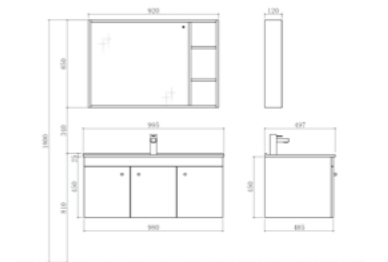

BATHROOM CABINET | A110

PY30708

PTB30008E [Ceramic Basin]
Size: 797*495*200mm
Color: White

PY30708-P [Basin Cabinet]
Size: 780*485*450mm
Color: Brown oak

PY30708-J [Mirror Cabinet]
Size: 720*120*650mm
Color: Brown oak

PWP0115-01 [Faucet]
Finishes: Chrome

PWX2211-01 [Waste]
Finishes: Chrome

PY30710

PTB30010E [Ceramic Basin]
Size: 1000*495*204mm
Color: White

PY30710-P [Basin Cabinet]
Size: 980*485*450mm
Color: Brown oak

PY30710-J [Mirror Cabinet]
Size: 920*120*650mm
Color: Brown oak

PWP0115-01 [Faucet]
Finishes: Chrome

PWX2211-01 [Waste]
Finishes: Chrome