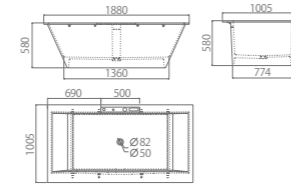

TJH509PA0-01A

TJF106-01A

TJW01204-01A

TJG53519-01A BATHTUB

Size : 1880x1005x580mm
 Material : Solid surface material
 Color : Matt White

TJG53619-01A BATHTUB

Size : 1880x1005x580mm
 Material : Solid surface material
 Color : Matt White