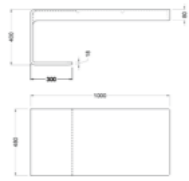

BATHROOM CABINET | A07

TY21110

Solid surface basin
Size: 400*400*130mm

Shelf
Size: 1000*480*400mm

Mirror
Size: 980*650*35mm