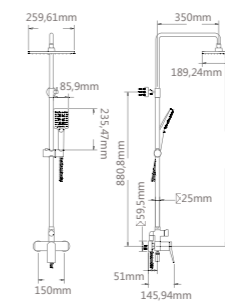

PWL1155-05

Three-function shower

Material: Brass

Finishes: Brushed Gunmetal