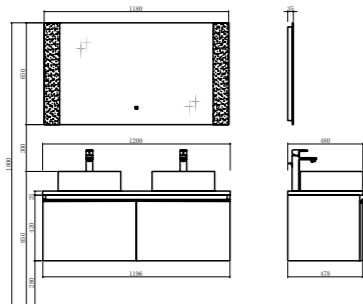

BATHROOM CABINET | A17

TY06812

Solid surface basin
Size: 400*400*130mm

Solid surface counter top
Size: 1200*480*25mm

Basin cabinet
Size: 1196*478*420mm

Mirror
Size: 1180*35*650mm

TY06816C

Solid surface basin
Size: 545*350*100mm

Solid surface counter top
Size: 1600*480*25mm

Basin cabinet
Size: 1596*478*420mm

Mirror
Size: 1580*35*600mm