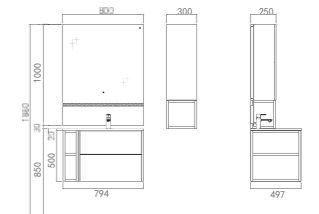

PY08408R

PJB08408RE-02 C Basin
Size: 800*500*176mm
Color: Galaxy Black

PY08408R-P Basin Cabinet
Size: 794*497*500mm
Color: Cappuccino

PY08408R-J Mirror
Size: 800*35*1000mm
Color: Clear

PY08408R-D Side cabinet
Size: 300*250*1030mm
Color: Cappuccino

PWP2167-02 Faucet
Finishes: Matt black

PWX2237-02 Waste
Finishes: Matt black