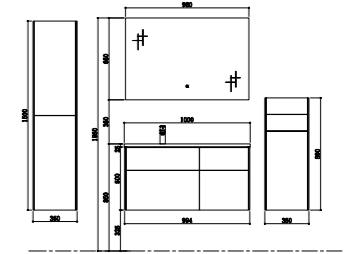

TY09110L

Artificial stone basin
Size: 1000*480*140mm

Basin cabinet
Size: 994*477*500mm

Mirror
Size: 980*35*650mm

Big side cabinet
Size: 350*280*1500mm

Small side cabinet
Size: 350*280*890mm