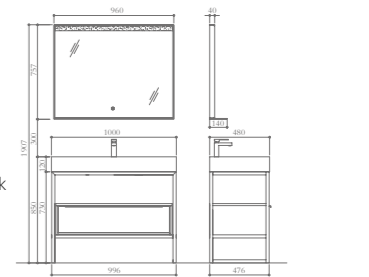

TY05210

- [Corian Cabinet] TJB04510E-01A / 1000x480x138mm / Matt White
- [Basin Cabinet] TY05210-P / 996x476x730mm / Mocha black+Matt black
- [Mirror] TY05210-j / 960x140x750mm / Matt black
- [Faucet] TWP2175-02 / Matt black
- [CorianWaste] TWX2227-06 / Matt White