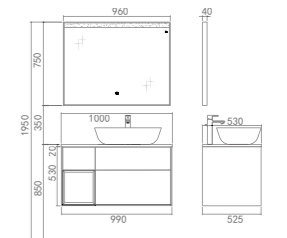

PY24310

PTA164 Ceramic Basin
Size : 610*400*150mm
Color: White

PM24310 Marble counter top
Size : 1000*530*20mm
Color: Black Fire stone

PY24310-P Basin Cabinet
Size : 990*525*530mm
Color: Light green+Matt black

PY24310-J Mirror
Size : 960*40*750mm
Finishes:Matt black

PWP2149-02 Faucet
Finishes:Matt black

PWX2436-02 Waste
Finishes:Matt black