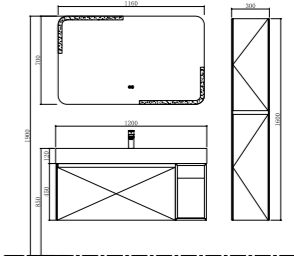

TY03612

Basin
Size: 1200*480*138mm

Basin cabinet
Size: 1194*477*450mm

Mirror
Size: 1160*27*700mm

Side cabinet
Size: 300*250*1600mm