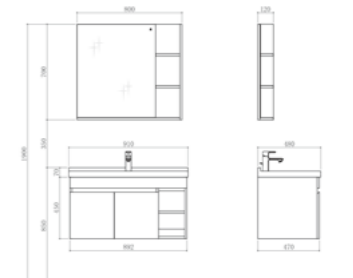

BATHROOM CABINET | A105

PY30107

PTB30107E [Ceramic Basin]
Size: 715*480*220mm
Color: White

PY30107-P [Basin Cabinet]
Size: 690*470*460mm
Color: Oak

PY30107-J [Mirror Cabinet]
Size: 650*120*700mm
Color: Oak

PWP0115-01 [Faucet]
Finishes: Chrome

PWX2201-01 [Waste]
Finishes: Chrome

PY30109

PTB30109E [Ceramic Basin]
Size: 920*480*220mm
Color: White

PY30109-P [Basin Cabinet]
Size: 892*470*460mm
Color: Oak

PY30109-J [Mirror Cabinet]
Size: 800*120*700mm
Color: Oak

PWP0115-01 [Faucet]
Finishes: Chrome

PWX2201-01 [Waste]
Finishes: Chrome