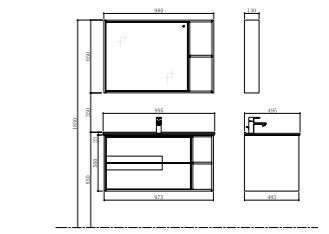

PY30910

PTB30010E [Ceramic Basin]
Size: 1000*495*204mm
Color: White

PY30910-P [Basin Cabinet]
Size: 975*485*500mm
Color: Matt Noir+Tingerine

PY30909-J [Mirror Cabinet]
Size: 980*130*650mm
Color: Matt Noir

PWP0115-01 [Faucet]
Finishes: Chrome

PWX2211-01 [Waste]
Finishes: Chrome