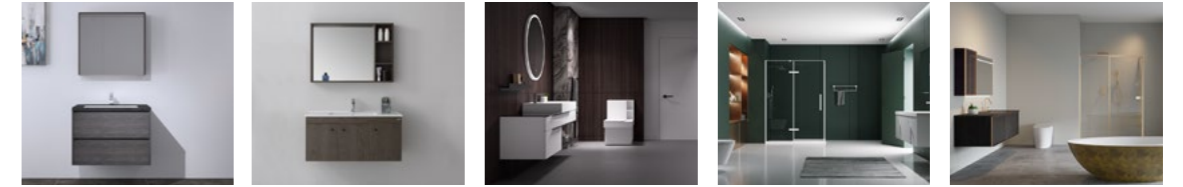

A109 351-352   A110 353-354   A111 355-378   A112 379-394   A113 395-404