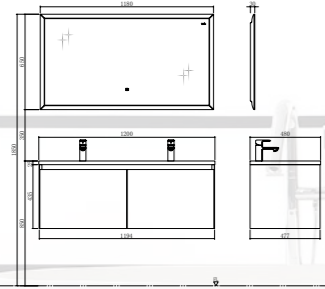

TY06612

Basin
Size: 1200*480*138mm

Basin cabinet
Size: 1194*477*435mm

Mirror
Size: 1180*30*650mm