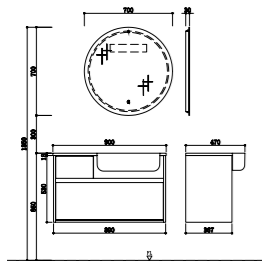

TY08509R

【Ceramic Basin】 TJB08309RE-03A
Size: 900x470x168mm / Semi-glossy
【Basin Cabinet】 TY08509R-P
Size: 890x367x530mm
Dark slate gray+White melamine
【Mirror】 TY08507-J
Size: 700x30x700mm / Glass
【Faucet】 TWP2167-01 / Chrome
【Waste】 TWX2201-01 / Chrome

TY08507

【Basin】 TJB08307E-03A / 700x470x168mm / Semi-glossy
【Basin Cabinet】 TY08507-P / 690x367x530mm / Dark slate gray+White melamine
【Mirror】 TY08507-J / 700x30x700mm / Glass
【Faucet】 TWP2167-01 / Chrome
【Waste】 TWX2201-01 / Chrome