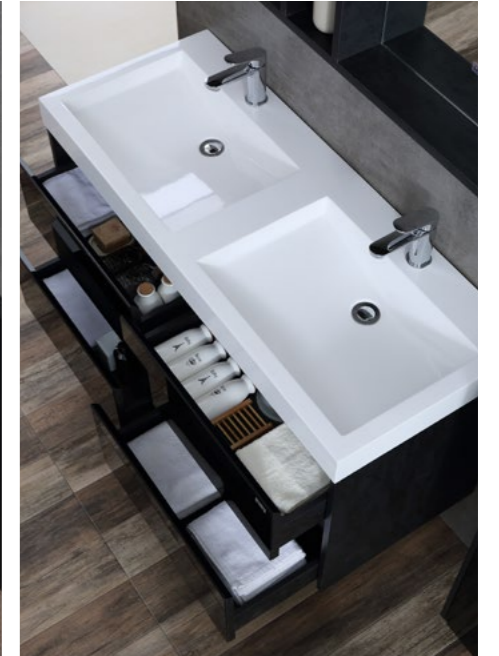

Side cabinet
Size: 300*250*1450mm

TY03308

Basin
Size: 800*480*125mm

Basin cabinet
Size: 788*474*460mm

Mirror cabinet
Size: 780*160*800mm

Side cabinet
Size: 300*250*1450mm

Size: 1188*472*550mm

BATHROOM CABINET | A26