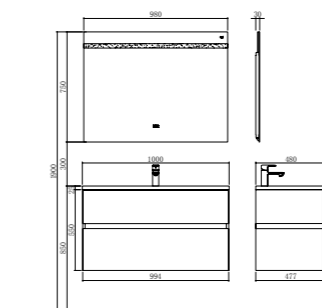

TY07010R

Basin
Size: 1000*480*140mm

Basin cabinet
Size: 994*477*550mm

Mirror
Size: 980*30*750mm

TY07010

Basin
Size: 1000*480*140mm

Basin cabinet
Size: 994*477*550mm

Mirror
Size: 980*30*750mm