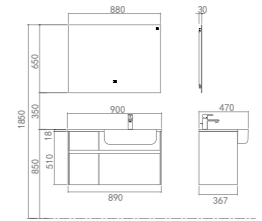

PY08309R

PJB08309RE-03A Solid surface basin
Size: 900*470*168mm
Color: Semi-glossy

PY08309R-P
Size: 890*367*510mm
Color: Mint

PY08309R-J Mirror
Size: 880*30*650mm
Color: Clear

PWP2148-01 Faucet
Finishes: Chrome

PWX2201-01 Waste
Finishes: Chrome