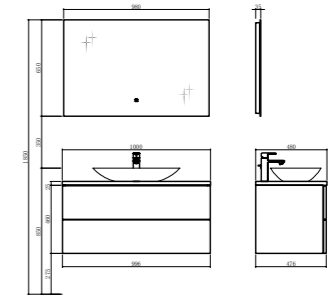

Size: 1596*476*460mm

BATHROOM CABINET | A16

TY06716

Solid surface basin
Size: 545*350*100mm

Solid surface counter top
Size: 1600*480*25mm

Basin cabinet
Size: 1596*476*460mm

Mirror
Size: 1580*35*650mm

TY06710

Solid surface basin
Size: 585*350*90mm

Solid surface counter top
Size: 1000*480*25mm

Basin cabinet
Size: 996*476*460mm

Mirror
Size: 980*35*650mm

- Eco-friendly ,E1 approved MDF casework.
- Waterproof and disColor solid surface counter top.
- Full extension drawer features soft-closing and smooth operation.
- 4 dimensional adjustable slides for easy & quick installation and maintenance.
- Spacious drawers with hidden drawers offer sufficient space for storage.
- Touch responsive LED lighting on the mirror.
- Various timber and painting finishes to address different need and design.