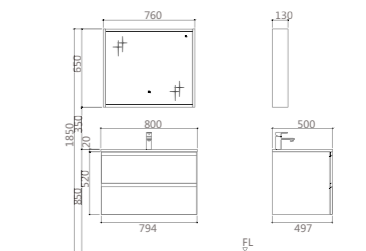

PY28008

PJB10108E-02C Artificial basin
Size: 800*500*169mm
Color: Galaxy Black

PY28008-P Basin Cabinet
Size: 794*497*520mm
Color: Chanel Pattern

PY28008-J Mirror Cabinet
Size: 760*130*650mm
Color: Clear+Chanel Pattern

PWP2179-05 Faucet
Finishes: Brushed Gunmetal

PWX0001-05 Waste
Finishes: Brushed Gunmetal