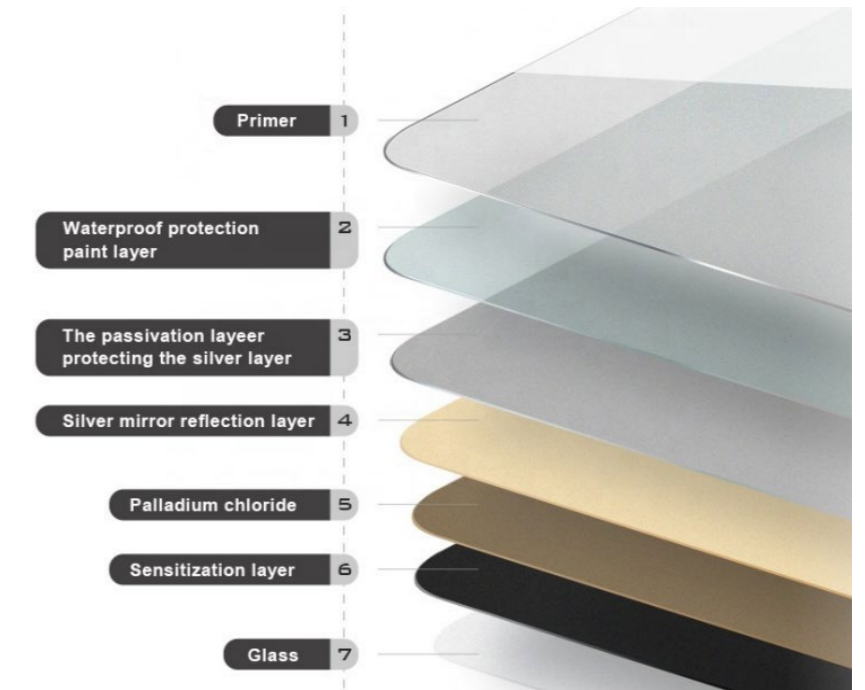

WATER-PROOF MATERIAL

Plywood:

1. Made by cross-grain solid wood, 9 layers;
2. low formaldehyde level;
3. high strength no deformation, no bending;
4. strong nail holding ability;
5. density: 550kg/m³ --- 650kg/m³;
6. moisture content: 5-10%;
7. E0/E1 standard, water proof;
8. Surface with painting or melamine finish;

**MAX BEARING
30KGS DRAWER
SLIDER**

- Full extension with self closing and soft closing;
- Fashionable appearance,slow motion,easy assembling;
- Drawer height 120mm;
- Synchronized concealed slide,loading capacity 30KGS;
- Epoxy coated;
- 3D regulations,up&down,left & right,front & back;Metal steel;

GLASS MAGIC BOX WITH LED-120MM FULL EXTENSION & 3D REGULATION

LED LIGHT WITH BATTERY SOCKET

Product breakdown drawing

- 1.Full extension with self closing;
- 2.Fashionable appearance, slow motion,easy assembling;
- 3.Drawer height 120mm;
- 4.Synchronized concealed slide, loading capacity 30KGS;
- 5.Epoxy coated;
- 6.3D regulations, up and down, left and right, front and back;Mat aluminum+glass;

5mm Thickness HD mirror Enviromentfriendly,copperless silver mirror

R-corner make sure safety use

HD Mirror,more clear realistic imaging

3000K
Warm yellow light
Create a romantic atmosphere

4000K
Neutral white light
Natural and gentle dressing