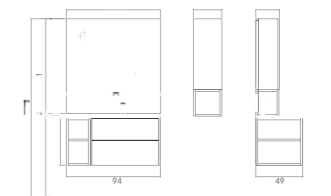

PY08410R

PJB08410RE-02 C Ceramic Basin
Size: 1000*500*176mm
Color: Galaxy Black

PY08410R-P Basin Cabinet
Size: 994*497*500mm
Color: Cappuccino

PY08410R-J Mirror
Size: 1000*35*1000mm
Color: Clear

PY08410R-D Side cabinet
Size: 300*250*1030mm
Color: Cappuccino

PWP2167-02 Faucet
Finishes: Matt black

PWX2237-02 Waste
Finishes: Matt black