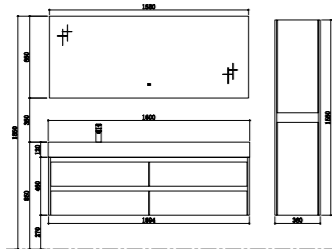

Basin
Size: 1600*480*138mm
Basin cabinet
Size: 1594*477*460mm
Mirror
Size: 1580*35*650mm
Side cabinet
Size: 1550*360*266mm

TY05316R