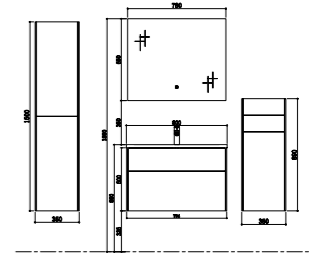

TY09110

Artificial stone basin
Size: 1000*480*140mm

Basin cabinet
Size: 994*477*500mm

Mirror
Size: 980*35*650mm

Big side cabinet
Size: 350*280*1500mm

Small side cabinet
Size: 350*280*890mm

TY09110L

Artificial stone basin
Size: 1000*480*140mm