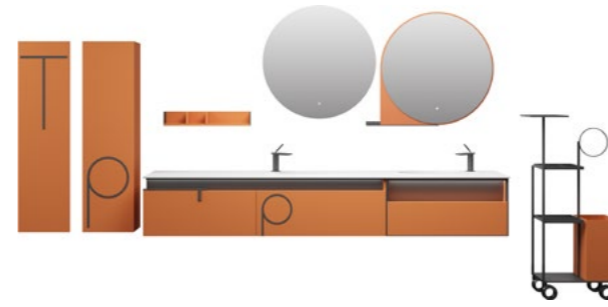

PTZ107M/LA1 Intelligent Toilet

PL309-4Q Sliding Door

PY29418 Bathroom Cabinet

PY29524

PJB10224RB-01C Artificial stone basin
 Size: 2400*580*175 mm
 Color: Matt White

PY29524-PA Basin cabinet A
 Size : 1590*575*380mm
 Color: Hermes Orange+ Brushed Gunmetal