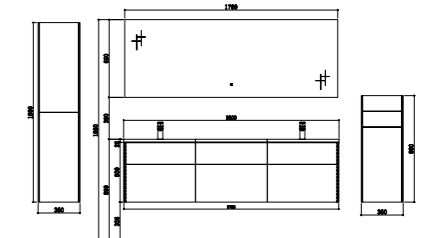

TY09116B
 Artificial stone basin
 Size: 600*480*140mm *2pcs
 Top Board
 Size: 400*480*20
 Basin cabinet
 Size: 1594*477*500mm
 Mirror
 Size: 1580*35*650mm

TY09118
 Artificial stone basin
 Size: 600*480*140mm
 Top Board
 Size: 400*480*25mm
 Basin cabinet
 Size: 1794*477*500mm
 Mirror
 Size: 1780*35*650mm