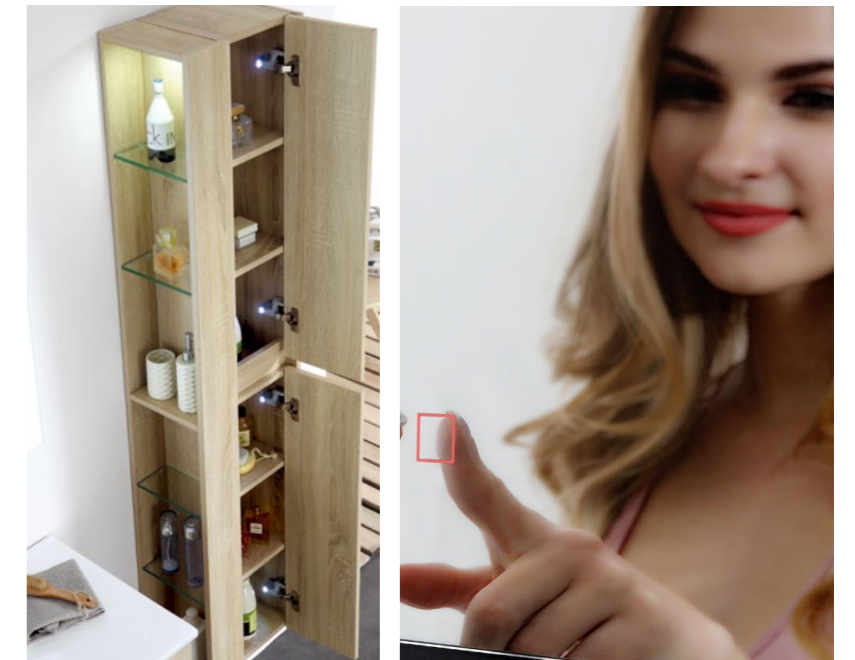

- Eco-Friendly plywood casework, waterproof and durable.
- Full extension drawers feature soft-closing and smooth operation.
- 4 dimensional adjustable drawer sliders for easy installation and convenient maintenance.
- Spacious and flexible storage opening shelf
- Touch responsive LED lighting mirror