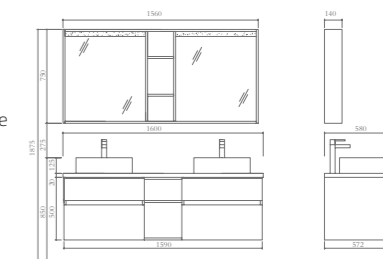

TUSCANA

BATHROOM CABINET | A36

Combine with modern design spirit, Tenne is focusing on design style and quality of life. Enjoying soft and comfortable in the personal design bathroom.

TY20116

[Corian Cabinet] TJA112-01A / 450x450x125mm / Matt White
 [Quartz stone counter top] TM20116 / 1600x580x20mm / White
 [Basin Cabinet] TY20116-P / 1590x572x500mm / Matt Noir
 [Mirror Cabinet] TY20116-J / 1560x750x140mm / Matt Noir
 [Faucet] TWP2176-02 / Matt black
 [CorianWaste] TWX2228-06A / Matt White