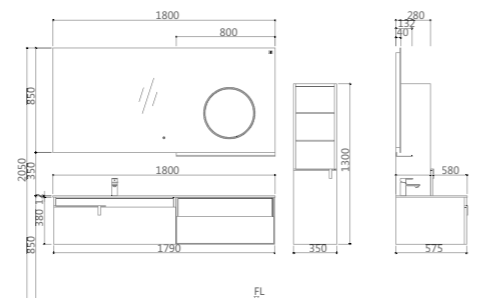

PY29418

PTC316 Ceramic Basin Size: 600*400*181mm Color: White	PY29418-J Mirror Size: 1790*30*850mm Color: Clear	PWP0001-05 Faucet Finishes: Brushed Gunmetal
PM29418 Sintered Stone counter top Size:1800*580*12mm Color: White gold	PY29418-C Shelf Size: 800*30*132mm Color: Brushed Gunmetal	PWX0001-05 Waste Finishes: Brushed Gunmetal
PY29418-PA Basin cabinet A Size:990*575*380mm Color: Smoked iron+Matt noir	PY29416-B Basin cabinet Size:350*300*1300mm Color: Smoked iron+Matt noir	
PY29418-PB Basin cabinet B Size:800*575*380mm Color: Smoked iron+Matt noir