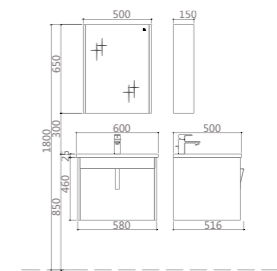

PY31206

PTB31206E Ceramic Basin
Size: 600*500*200mm
Color: White

PY31206-P Basin Cabinet
Size: 580*490*460mm
Color: Grey Rock

PY31206-J Mirror Cabinet
Size: 500*150*650mm
Color: Grey Rock

PWP2175-02 Faucet
Finishes: Matt black

PWX2237-02 Waste
Finishes: Matt black