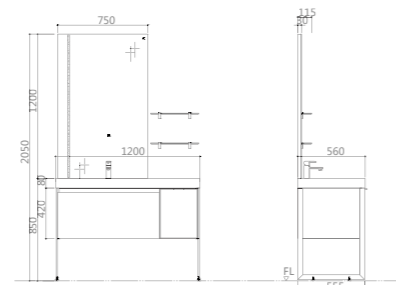

PY28812

PTC316 Ceramic Basin
Size:600*400*181mm
Color: White

PM28812 Sintered Stone counter top
Size:1200*560*80mm
Color: Black gold

PY28812-P Basin Cabinet
Size:1190*555*770mm
Color: Brown

PY28812-J Mirror
Size:750*30*1200mm
Color: Clear

PY28812-C Shelf
Size:400*115*48mm
Color: rose gold +Black gold

PWP2179-03 Faucet
Color: rose gold
PWX0001-03Waste
Color: rose gold