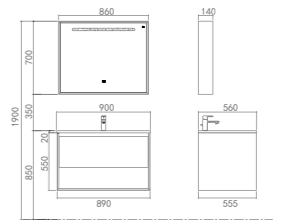

PY24409

PTC312 Ceramic Basin
Size :600*400*205mm
Color: White

PM24409 Quartz stone counter top
Size :900*560*20mm
Color: White

PY24409-P Basin Cabinet
Size : 890*555*550mm
Color: Vintage oak+Matt White

PY24409-J Mirror
Size :860*140*700mm
Color: Matt White

PWP2175-01 Faucet
Finishes: Chrome

PWX2201-01 Waste
Finishes: Chrome