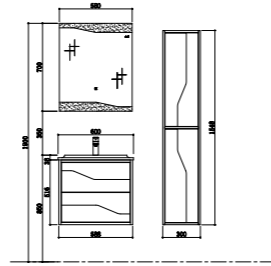

Size: 1188*474*516mm

BATHROOM CABINET | A22

TY04206

Basin
Size: 600*480*155mm

Basin cabinet
Size: 588*474*516mm

Mirror cabinet
Size: 580*35*700mm

Side cabinet
Size: 300*250*1548mm

TY04208