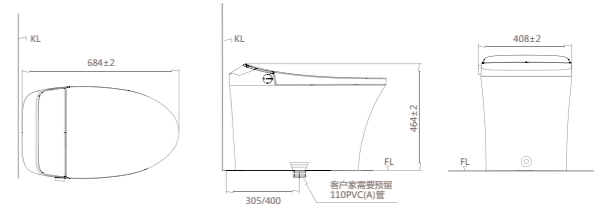

L: 1000-1500mm W: 700-1200mm

H: Standard Height 2000mm
(Customize size is available)

PTZ108-2M/LA1

Smart Toilet
Size: 684*408*464mm
Color: White

PWP0001-05

Basin faucet

Material: Brass

Finishes: Brushed Gunmetal