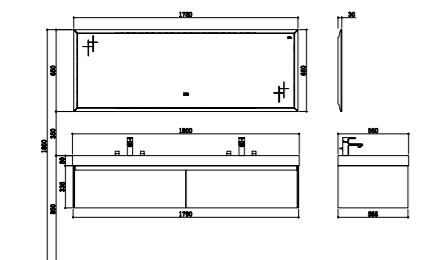

TY25518

[Ceramic Basin] TTC316 / 600x400x181mm / White
[Sintered Stone counter top] TM25518 / 1800x560x80mm / Dark Ash
[Basin Cabinet] TY25518-P / 1790x555x335mm / Brown
[Mirror] TY25518-j / 1780x30x650mm / Glass
[Faucet] TWP0001-05 / Brushed Gunmetal
[Waste] TWX0001-05 / Brushed Gunmetal