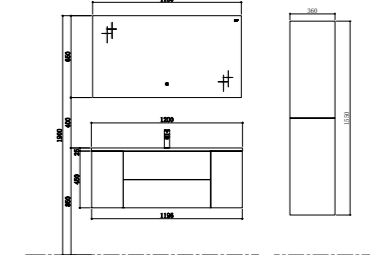

Basin
Size: 1200*460*140mm

Basin cabinet
Size: 1196*455*450mm

Mirror
Size: 1180*650*35mm

Side cabinet
Size: 360*250*1550mm

TY06410