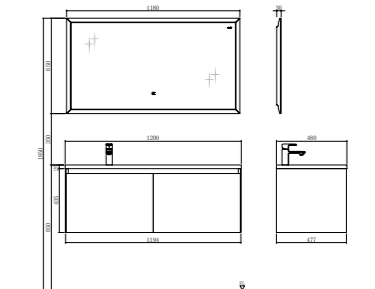

Basin cabinet
Size: 1194*477*435mm

Mirror
Size: 1180*30*650mm

Counter Top Basin Option

TY06612L

Basin
Size: 1200*480*138mm

Basin cabinet
Size: 1194*477*435mm

Mirror
Size: 1180*30*650mm

- Eco-friendly plywood casework, water proof and durable.
- DTC soft-closing and full extension slides feature smooth operation.
- Fashion Matt black stainless steel frame.
- Modern sensor LED lighting strip.
- Environmentally - friendly mirror with shelf for easy access to bath essentials .
- Timeless wood grain finish .