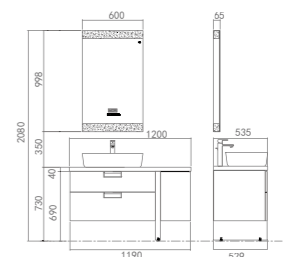

PY23212

PTA164 Ceramic Basin
Size: 610*400*150mm
Color: White

PM23212 Quartz stone counter top
counter top
Size: 1200*535*40mm
Color: Marble grain

PY23212-P Basin Cabinet
Size: 1190*529*690mm
Color: Brown oak+Matt White

PY23212-J Mirror
Size: 600*65*998mm
Color: Clear

PWP2176-01 Faucet
Finishes: Chrome

PWX2202-01 Waste
Finishes: Chrome