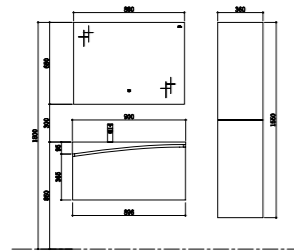

Basin
Size: 900*460*168mm

Basin cabinet
Size: 896*460*450mm

Mirror
Size: 880*30*650mm

Side cabinet
Size: 360*250*1550mm

TY08710