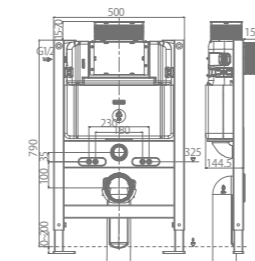

SizeSize: 500x144.5x790mm
Material: Steel +ABS
Color : Blue + White

TTA122E / CERAMIC BASIN