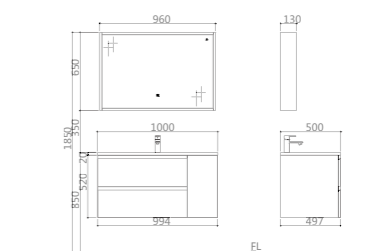

PY28010

PJB10110E-02C Artificial basin
Size: 1000*500*169mm
Color: Galaxy Black

PY28010-P Basin Cabinet
Size: 994*497*520mm
Color: Chanel Pattern

PY28010-J Mirror Cabinet
Size: 960*130*650mm
Color: Clear+Chanel Pattern

PWP2179-05 Faucet
Finishes: Brushed Gunmetal

PWX0001-05 Waste
Finishes: Brushed Gunmetal