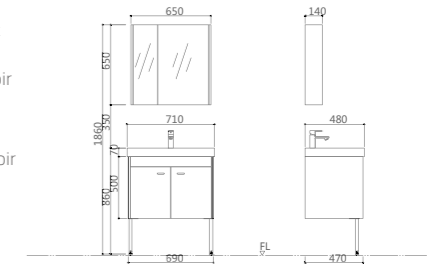

PTB30107E Ceramic Basin
Size: 715*480*220mm
Color: White
PY29707-P Basin Cabinet
Size : 690*470*790mm
Color:Brushed Matte Noir
PY29707-J Mirror Cabinet
Size: 650*140*650mm
Color: Brushed Matte Noir
PWP2179-02 Faucet
Finishes:Matt black
PWX2237-02 Waste
Color:Matt black

PY29709