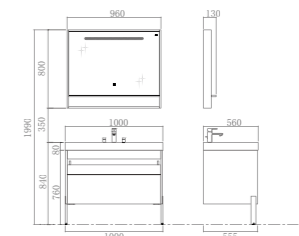

PY23510

PTC316 Ceramic Basin
Size:600*400*181mm
Color: White

PM23510 Sintered Stone counter top
Size:1000*560*80mm
Color: Dark Ash

PY23510-P Basin Cabinet
Size:1000*555*760mm
Color: Matt noir+Smoked iron

PY23510-J Mirror
Size:960*130*800mm
Color: Matt noir

PWP2175-02 Faucet
Finishes:Matt black

PWX2237-02 Waste
Finishes:Matt black