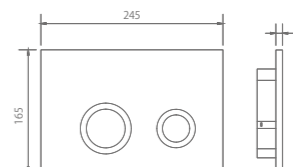

TTA122E / CERAMIC BASIN

Size: 610x465x157mm
 Material: Ceramic
 Color: White

TWL1117-01 / SHOWER

Material : Brass
 Color : Chrome

TWM2803 / PANEL

SizeSize: 245x165x9mm
 Material : ABS
 Color : White

A117 Inspiration Suite