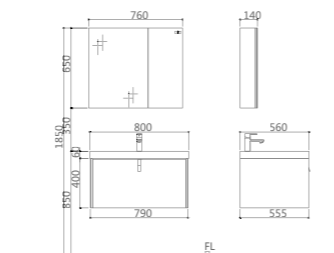

PY27808

PTC312 Ceramic Basin
Size: 600*400*205mm
Color: White

PM27808 Sintered Stone counter top
Size: 800*560*60mm
Color: Dark Ash

PY27808-P Basin Cabinet
Size: 790*555*400mm
Color: Mocha black

PY27808-J Mirror Cabinet
Size: 760*140*650mm
Color: Mocha black

PWP2175-05 Faucet
Finishes: Brushed Gunmetal

PWX0001-05 Waste
Finishes: Brushed Gunmetal