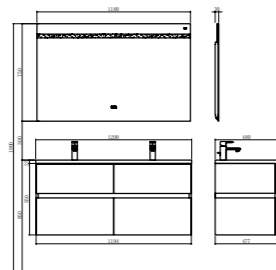

BATHROOM CABINET | A08

TY07012

Basin
Size: 1200*480*140mm

Basin cabinet
Size: 1194*477*550mm

Mirror
Size: 1180*30*750mm

TY07012R

Basin
Size: 1200*480*140mm

Basin cabinet
Size: 1194*477*550mm

Mirror
Size: 1180*30*750mm

TY07012L

Basin
Size: 1200*480*140mm

Basin cabinet
Size: 1194*477*550mm

Mirror
Size: 1180*30*750mm