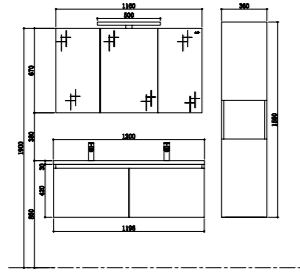

TY04312

Basin
Size: 1200*480*145mm

Basin cabinet
Size: 1196*478*420mm

Mirror cabinet
Size: 1160*164*720mm

Side cabinet
Size: 360*250*1550mm