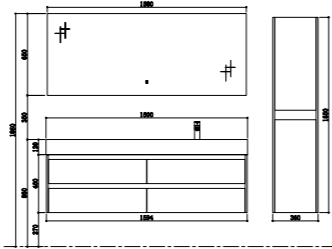

Basin
Size: 1600*480*138mm
Basin cabinet
Size: 1594*477*460mm
Mirror
Size: 1580*35*650mm
Side cabinet
Size: 1550*360*266mm