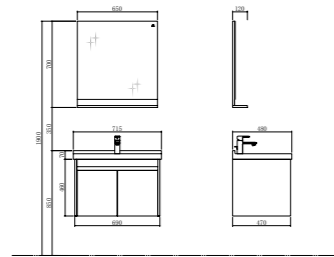

PY30107

PTB30107E [Ceramic Basin]
Size: 715*480*220mm
Color: White

PY30107-P [Basin Cabinet]
Size: 690*470*460mm
Color: Oak

PY30107-J [Mirror Cabinet]
Size: 650*120*700mm
Color: Oak

PWP0115-01 [Faucet]
Finishes: Chrome

PWX2201-01 [Waste]
Finishes: Chrome

PY30109

PTB30109E [Ceramic Basin]
Size: 920*480*220mm
Color: White

PY30109-P [Basin Cabinet]
Size: 892*470*460mm
Color: Oak

PY30109-J [Mirror Cabinet]
Size: 800*120*700mm
Color: Oak

PWP0115-01 [Faucet]
Finishes: Chrome

PWX2201-01 [Waste]
Finishes: Chrome