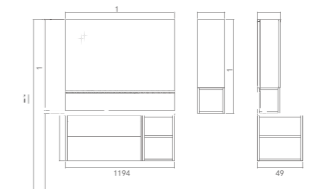

PY08412L

PJB08412LE-02 C Ceramic Basin
Size: 1200*500*176mm
Color: Galaxy Black

PY08412L-P Basin Cabinet
Size: 1194*497*500mm
Color: Cappuccino

PY08412L-J Mirror
Size: 1200*35*1000mm
Color: Glas

PY08412L-D Side cabinet
Size: 300*250*1030mm
Color: Cappuccino

PWP2167-02 Faucet
Finishes: Matt black

PWX2237-02 Waste
Finishes: Matt black