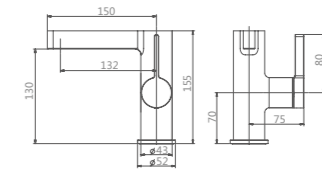

TWP2188-06 / FAUCET

Material: Brass

Color: Matt White

TWL1156A-01/TWL1156B-01
CONCEALED SHOWER

Material: Brass

Finishes: Chrome