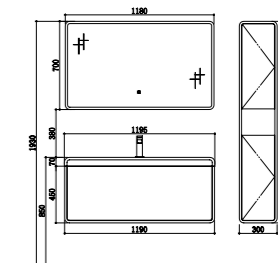

Side cabinet
Size: 300*250*1600mm

TY05512

Basin
Size: 1200*500*180mm

Basin cabinet
Size: 1190*498*450mm

Mirror cabinet
Size: 1180*130*700mm

Side cabinet
Size: 300*250*1600mm

BATHROOM CABINET | A14

Size: 1190*495*440mm