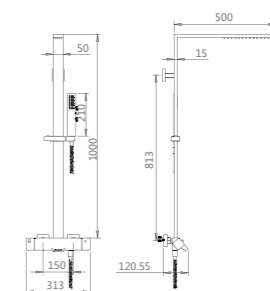

PWL1163-02

Thermostatic three-function shower
Material: Brass
Color: Matt black