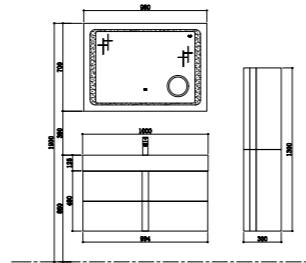

TY04610
 Basin
 Size: 1000*480*125mm
 Basin cabinet
 Size: 994*476*480mm
 Mirror
 Size: 980*35*700mm
 Side cabinet
 Size: 300*250*1300mm

TY04609
 Basin
 Size: 900*480*125mm
 Basin cabinet
 Size: 894*476*480mm
 Mirror
 Size: 880*35*700mm
 Side cabinet
 Size: 300*250*1300mm