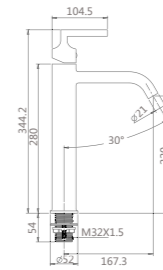

PWP2180-02

Basin faucet
Material: Brass
Finishes: Matt black