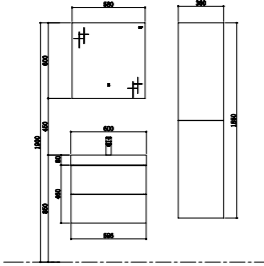

TY04808
Basin
Size: 800*480*125mm
Basin cabinet
Size: 796*476*460mm
Mirror
Size: 780*600*35mm