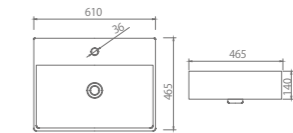

Size: 610x465x157mm
Material: Ceramic
Color: White

TWL1117-01 / SHOWER