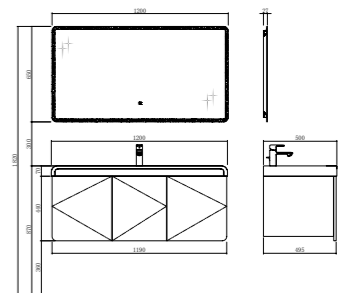

TY06212
Basin
Size: 1195*500*155mm
Basin cabinet
Size: 1190*495*440mm
Mirror
Size: 1200*27*650mm