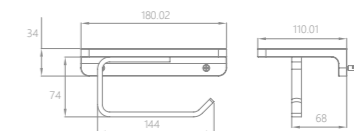

Material: Brass

Finishes: Chrome

TWJ1382-06 / TOWEL RACK

Material: Brass+Stainless steel

Finishes: Matt White

TWJ1621-06 / TISSUE HOLDER

Material: Zinc alloy

Finishes: Matt White