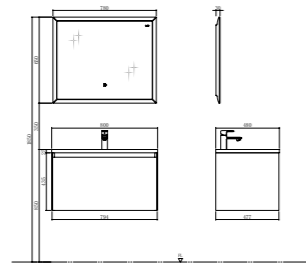

TY06608

Basin
Size: 800*480*138mm

Basin cabinet
Size: 794*477*435mm

Mirror
Size: 780*30*650mm