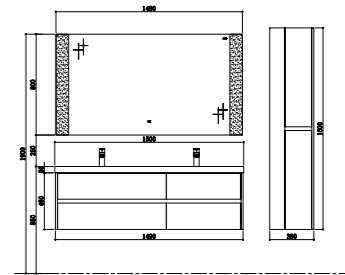

TY05915

Basin
Size: 1500*460*140mm

Basin cabinet
Size: 1490*455*450mm

Mirror
Size: 1480*35*800mm

Side cabinet
Size: 1600*350*250mm