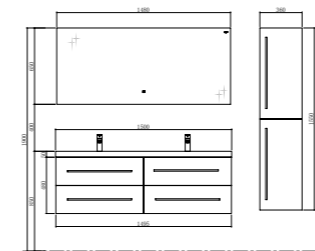

Mirror
Size: 980*650*35mm

Side cabinet
Size: 360*250*1550mm

TY06115

Basin
Size: 1500*460*140mm

Basin cabinet
Size: 1495*455*480mm

Mirror
Size: 1480*35*800mm

Side cabinet
Size: 360*250*1550mm

BATHROOM CABINET | A20