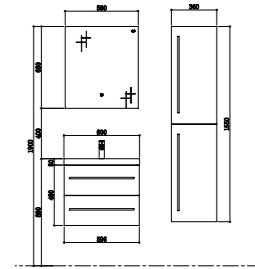

TY06006

Basin
Size: 600*460*140mm

Basin cabinet
Size: 595*455*480mm

Mirror
Size: 580*650*35mm

Side cabinet
Size: 360*250*1550mm