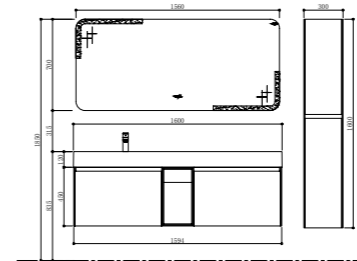

Mirror
Size: 1360*27*700mm

Side cabinet
Size: 300*250*1600mm

TY03616L

Basin
Size: 1600*480*138mm

Basin cabinet
Size: 1594*477*450mm

Mirror
Size: 1560*27*700mm

Side cabinet
Size: 300*250*1600mm

TY03616R