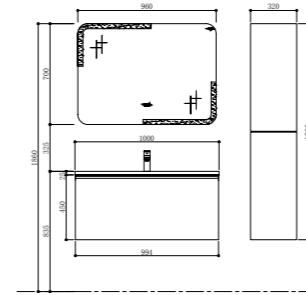

TY08810

Basin
Size: 1000*460*135mm

Basin cabinet
Size: 994*456*450mm

Mirror
Size: 960*27*700mm

Side cabinet
Size: 320*230*1500mm