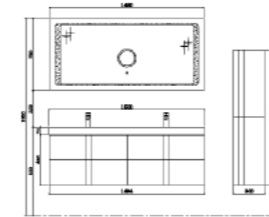

TY04615
Basin
Size: 1500*460*175mm
Basin cabinet
Size: 1493*456*480mm
Mirror
Size: 1480*35*700mm
Side cabinet
Size: 300*250*1300mm