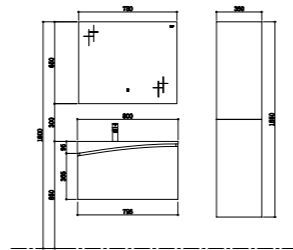

Basin
Size: 800*460*168mm

Basin cabinet
Size: 796*460*450mm

Mirror
Size: 780*30*650mm

Side cabinet
Size: 360*250*1550mm

TY08712