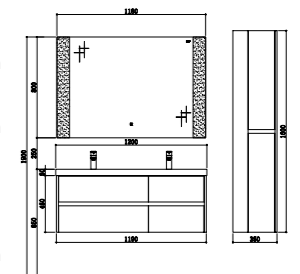

TY05912

Basin
Size: 1200*460*140mm

Basin cabinet
Size: 1190*455*450mm

Mirror
Size: 1180*35*800mm

Side cabinet
Size: 1600*350*250mm