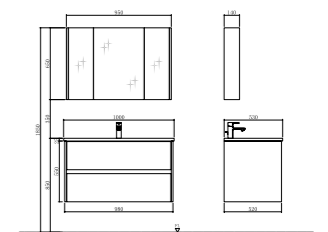

TY31110

[Ceramic Basin] TTB31110E / 1000x530x200mm / White
[Basin Cabinet] TY31110-P / 980x520x550mm / Grey Rock
[Mirror Cabinet] TY31110-J / 950x140x650mm / Grey Rock
[Faucet] TWP2179-01 / Chrome
[Waste] TWX2201-01 / Chrome