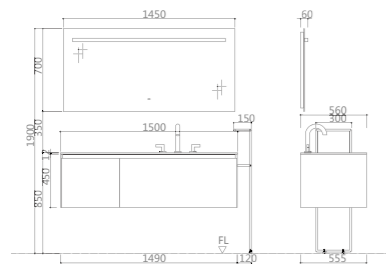

OLIVIA BATHROOM CABINET | A32

TY26815

- 【Ceramic Basin】 TTC316 / 600x400x181mm / White
- 【Sintered Stone counter top】 TM26815 / 1500x560x12mm / Dark Ash
- 【Basin Cabinet】 TY26815-P / 1610x555x1050mm / Jadeite
- 【Mirror】 TY26815-J / 1450x60x700 / Glass
- 【Faucet】 TWP0001-05 / Brushed Gunmetal
- 【Waste】 TWX0001-05 / Brushed Gunmetal