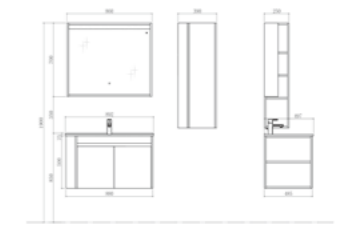

PY30010

PTB30010E [Ceramic Basin]
Size: 1000*495*204mm
Color: White

PY30010-P [Basin Cabinet]
Size: 990*485*500mm
Color: Vintage oak+Matt White

PY30010-J [Mirror Cabinet]
Size: 960*140*700mm
Color: Vintage oak

PY30010-D [Side cabinet]
Size: 390*250*1000mm
Color: Vintage oak+Matt White

PWP0115-01 [Faucet]
Finishes: Chrome

PWX2211-01 [Waste]
Finishes: Chrome