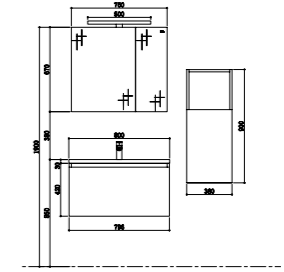

TY04308

Basin
Size: 800*480*145mm

Basin cabinet
Size: 796*478*420mm

Mirror cabinet
Size: 760*164*720mm

Wall unit
Size: 360*250*900mm

- Eco-friendly ,E1 approved MDF casework.
- It comes with durable and easy-cleaning resin basin.
- Full extension drawer features soft-closing and smooth operation.
- 4 dimensional adjustable slides for easy & quick installation and maintenance.
- Spacious drawer with hidden drawer offer sufficient space for storage.
- Luxurious aluminum medicine cabinet design offers more storage space.
- Various timber and painting finishes to address different need and Design