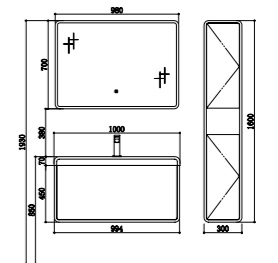

TY05510

Basin
Size: 1000*500*180mm

Basin cabinet
Size: 994*498*450mm

Mirror cabinet
Size: 980*130*700mm

Side cabinet
Size: 300*250*1600mm

TY05512

Basin
Size: 1200*500*180mm

Basin cabinet
Size: 1190*498*450mm

Mirror cabinet
Size: 1180*130*700mm

Side cabinet
Size: 300*250*1600mm