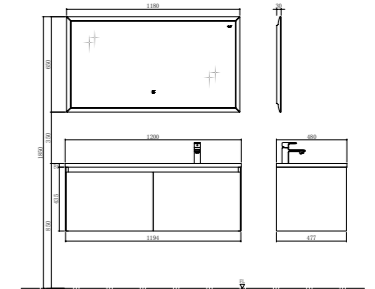

Mirror
Size: 980*30*650mm

TY06610R

Basin
Size: 1200*480*140mm

Basin cabinet
Size: 1194*477*550mm

Mirror
Size: 1180*30*750mm

TY06610L

Basin
Size: 1200*480*140mm

Basin cabinet
Size: 1194*477*550mm

Basin cabinet
Size: 1194*477*435mm

Mirror
Size: 1180*30*650mm

Counter Top Basin Option

TY06612L

Basin
Size: 1200*480*138mm

Basin cabinet
Size: 1194*477*435mm

Mirror
Size: 1180*30*650mm

- Eco-friendly plywood casework, water proof and durable.
- DTC soft-closing and full extension slides feature smooth operation.
- Fashion Matt black stainless steel frame.
- Modern sensor LED lighting strip.
- Environmentally - friendly mirror with shelf for easy access to bath essentials .
- Timeless wood grain finish .