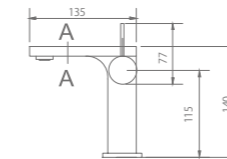

Material : Brass
Color : Chrome

TWQ0105 / WATER TANK