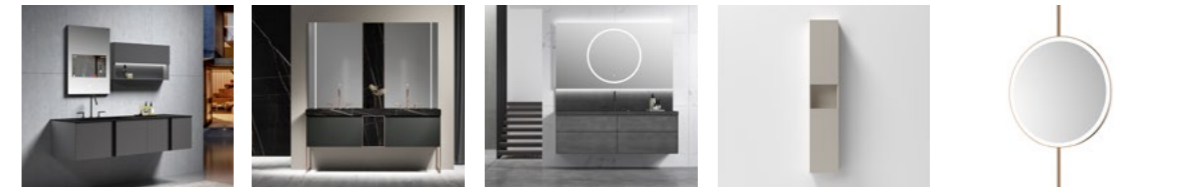

A119 457-470   A120 471-482   A121 483-490   491-492   493-494