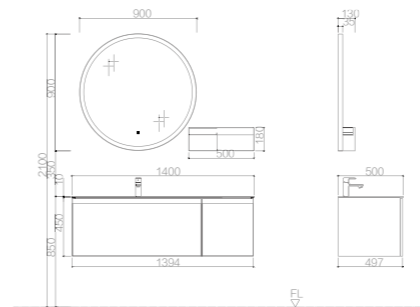

[Artificial basin] TJB09914LE-01C / 1400x500x158mm / Matt White
[Basin Cabinet] TY26614L-P / 1394x497x450mm / Cappuccino
[Mirror] TY26614L-J / 900x35x900mm / Glass
[Shelf] TY20210-C / 500x130x180mm / Matt White
[Faucet] TWP2167-01 / Chrome
[Waste] TWX2201-01 / Chrome

TY26612L