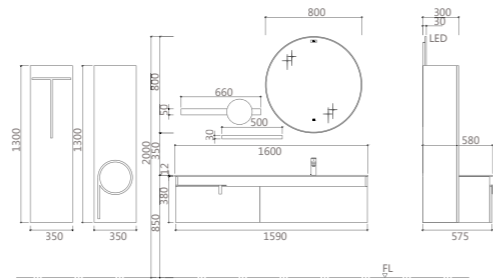

PY29516

PJB10216RE-24C Artificial stone Basin Size:1600*580*175mm Color: Galaxy Dark Grey	PY29524-BB Side cabinet B Size:350*300*1300mm Color: Hermes Orange+Glass
PY29516-P Basin Cabinet Size: 1590*575*380mm Color: Hermes Orange	PY29416-CA Shelf A Size:660*210*160mm Color: Brushed Gunmetal+Clear
PY29416-J Mirror Size:800*30*800mm Color: Clear	PY29416-CB Shel B Size:500*30*132mm Color: Brushed Gunmetal
PY29524-BA Side cabinet A Size:350*300*1300mm Color: Hermes Orange+Glass	PWP2167-05 Faucet Finishes: Brushed Gunmetal
	PWX0001-05 Waste Finishes: Brushed Gunmetal