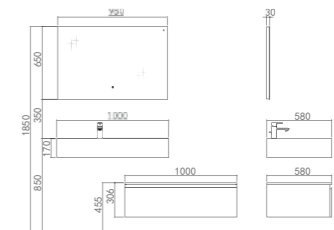

PY21810

PTC316 Ceramic Basin
Size: 600*400*181mm
Color: White

PM21810 Quartz stone counter top
Size: 1000*580*170mm
Color: Marble grain

PY21810-P Basin Cabinet
Size: 1000*580*306mm
Color: Carara

PY21810-J Mirror
Size: 980*30*650mm
Color: Clear

PWP2175-02 Faucet
Finishes: Matt black

PWX2237-02 Waste
Finishes: Matt black