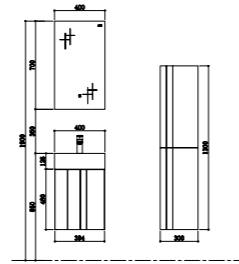

TY04604

Basin
Size: 400*270*125mm

Basin cabinet
Size: 394*265*480mm

Mirror
Size: 400*35*700mm

Side cabinet
Size: 300*250*1300mm

TY04605

Basin
Size: 500*270*125mm

Basin cabinet
Size: 494*265*480mm

Mirror
Size: 480*35*700mm

Side cabinet
Size: 300*250*1300mm