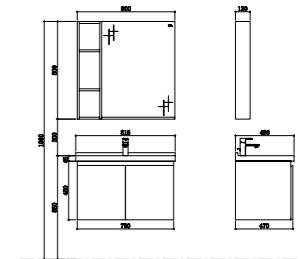

TY30408

[Ceramic Basin] TTB30108E / 815x480x220mm / Glossy White
[Basin Cabinet] TY30408-P / 790x470x480mm / Walnut
[Side cabinet] TY30406-F / 200x120x800mm / Walnut
[Mirror Cabinet] TY30408-J / 600x120x800mm / Walnut
[Faucet] TWP0115-01 / Chrome
[Waste] TWX2211-01 / Chrome