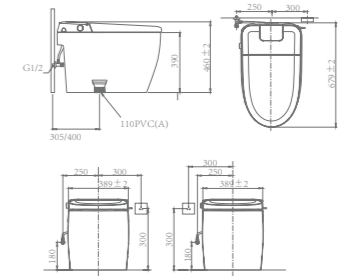

TWP0001-05 / FAUCET

Material: Brass
 Color: Brushed Gunmetal

TTZ112M/LA1 / SMART TOILET

Size: 679x389x460mm
 Color: White

TWG0514-02 / SHOWER

Material: Brass
 Color: Matt black

TWL1159A-05/TWL1159B-05 SHOWER