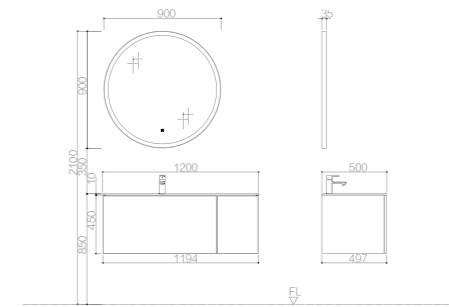

[Artificial basin] TJB09912LE-01C / 1200x500x158mm / Matt White
[Basin Cabinet] TY26612L-P / 1194x497x450mm / Cappuccino
[Mirror] TY26614L-J / 900x35x900mm / Matt White
[Faucet] TWP2167-01 / Chrome
[Waste] TWX2201-01 / Chrome