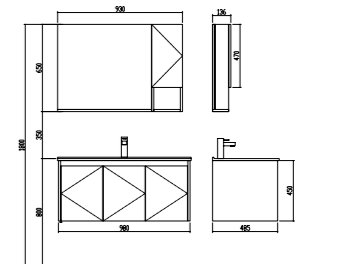

BESDI BATHROOM CABINET | A103

Simple and stylish design, using high-quality Ceramic Basin with water blocking edges on sides. The practical storage function of the main cabinet and mirror cabinet design for daily use.

PY30808

PTB30008E [Ceramic Basin]
Size: 797*495*200mm
Color: White

PY30808-P [Basin Cabinet]
Size: 780*485*450mm
Color: Vintage oak

PY30808-J [Mirror Cabinet]
Size: 720*136*650mm
Color: Vintage oak

PWP0115-01 [Faucet]
Finishes: Chrome

PWX2201-01 [Waste]
Finishes: Chrome

PY30810

PTB30010E [Ceramic Basin]
Size: 1000*495*204mm
Color: White

PY30810-P [Basin Cabinet]
Size: 980*485*450mm
Color: Vintage oak

PY30810-J [Mirror Cabinet]
Size: 930*136*650mm
Color: Vintage oak

PWP0115-01 [Faucet]
Finishes: Chrome

PWX2201-01 [Waste]
Finishes: Chrome