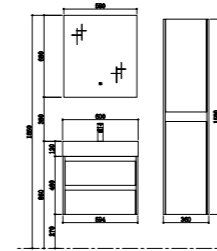

TY05306

Basin
Size: 600*480*138mm

Basin cabinet
Size: 594*477*460mm

Mirror
Size: 580*35*650mm

Side cabinet
Size: 1550*360*266mm

TY05308

Basin
Size: 800*480*138mm

Basin cabinet
Size: 794*477*460mm