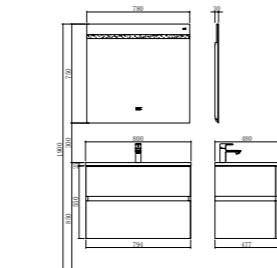

TY07010L

Basin
Size: 1000*480*140mm

Basin cabinet
Size: 994*477*550mm

Mirror
Size: 980*30*750mm