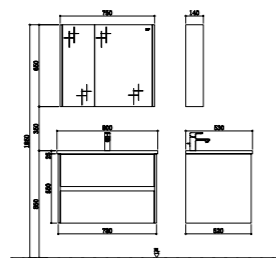

TY31108

[Ceramic Basin] TTB31108E / 800x530x200mm / White
[Basin Cabinet] TY31108-P / 780x520x550mm / Grey Rock
[Mirror Cabinet] TY31108-J / 750x140x650mm / Grey Rock
[Faucet] TWP2179-01 / Chrome
[Waste] TWX2201-01 / Chrome