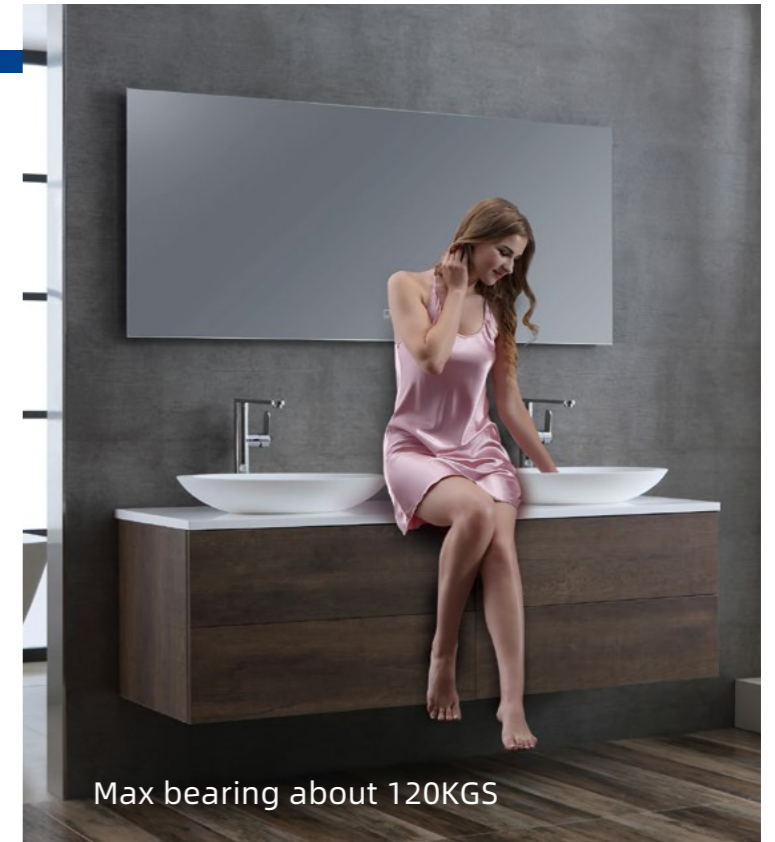

Max bearing about 120KGS

HEAVY DUTY CONCEALED BRACKET

Load capacity 130-150kgs;
four way adjustable;
Front-back:0--7mm;
Up-down:0-16mm;

HEAVY DUTY 3 IN 1 SCREW

3 in 1 screw; Steel material;
Zinc finish High hardness;
no rust Corrosion resistance