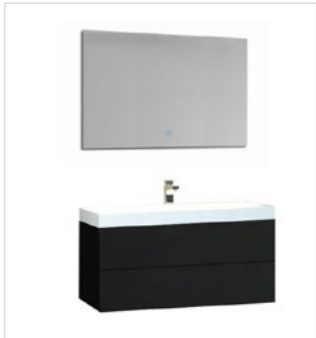

Glossy black