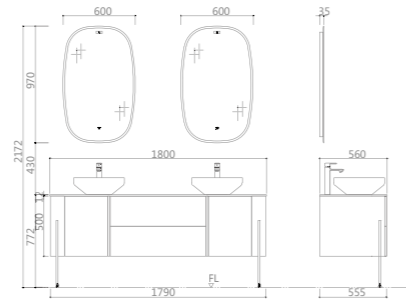

PY28918-P Basin Cabinet
Size:1790*555*750mm
Color: Hermes Orange

PY28918-J Mirror
Size: 600*35*970mm*2
Color: Clear

PWP2180-02 Faucet
Finishes:Matt black

PWX2436-02 Waste
Finishes:Matt black

PTL227M/LA1

One Piece Toilet
Size: 680*395*710mm
Material: Ceramic
Color: White