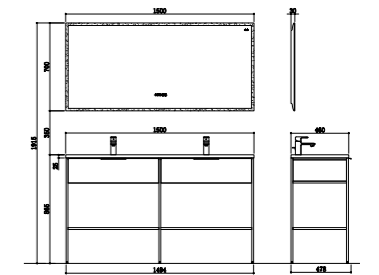

TY08915

Basin
Size: 1500*460*135mm

Basin cabinet
Size: 1494*478*840mm

Mirror
Size: 1500*30*700mm

BATHROOM CABINET | A25

- Eco-Friendly plywood casework, waterproof and durable, painting finish.
- DTC slider drawers, soft-closing and smooth operation.
- Drawer sliders for easy installation and convenient to maintain
- Spacious opening shelf offer sufficient space for storage.
- Touch responsive LED lighting smart mirror, time display and anti-fog function.
- High quality rose gold stainless steel handle detailing.