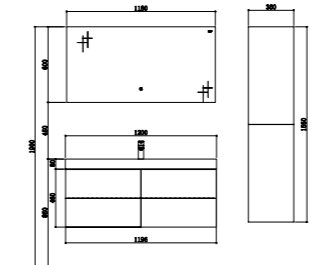

TY04912
Basin
Size: 1200*480*125mm
Basin cabinet
Size: 1196*476*230mm
Mirror
Size: 1180*35*600mm
Side cabinet
Size: 360*250*1550mm