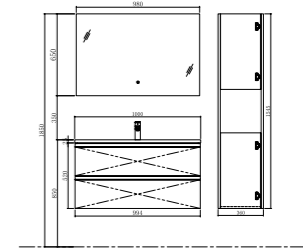

TY09410
Artificial stone Basin
Size: 1000*480*138mm
Basin cabinet
Size: 994*477*520mm
Mirror
Size: 980*35*650mm
Side cabinet
Size: 360*250*1545mm