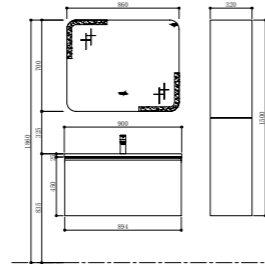

TY08809

Basin
Size: 900*460*135mm

Basin cabinet
Size: 894*456*450mm

Mirror
Size: 860*27*700mm

Side cabinet
Size: 320*230*1500mm

TY08815

Basin
Size: 1500*460*135mm

Basin cabinet
Size: 1494*456*450mm

Mirror
Size: 1460*27*700mm
color:

Side cabinet
Size: 320*230*1500mm