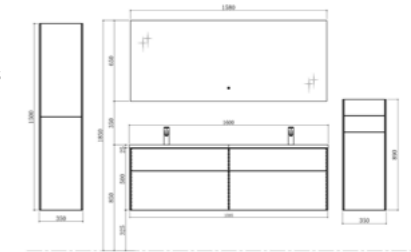

TY09116B
 Artificial stone basin
 Size: 600*480*140mm *2pcs
 Top Board
 Size: 400*480*20
 Basin cabinet
 Size: 1594*477*500mm
 Mirror
 Size: 1580*35*650mm

TY09118
 Artificial stone basin
 Size: 600*480*140mm
 Top Board
 Size: 400*480*25mm
 Basin cabinet
 Size: 1794*477*500mm
 Mirror
 Size: 1780*35*650mm