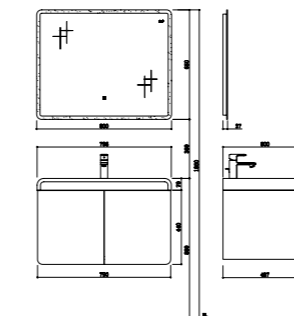

TY06208
Ceramic Basin
Size: 796*500*155mm
Basin Cabinet
Size: 790*497*440mm
Mirror
Size: 800*27*650mm