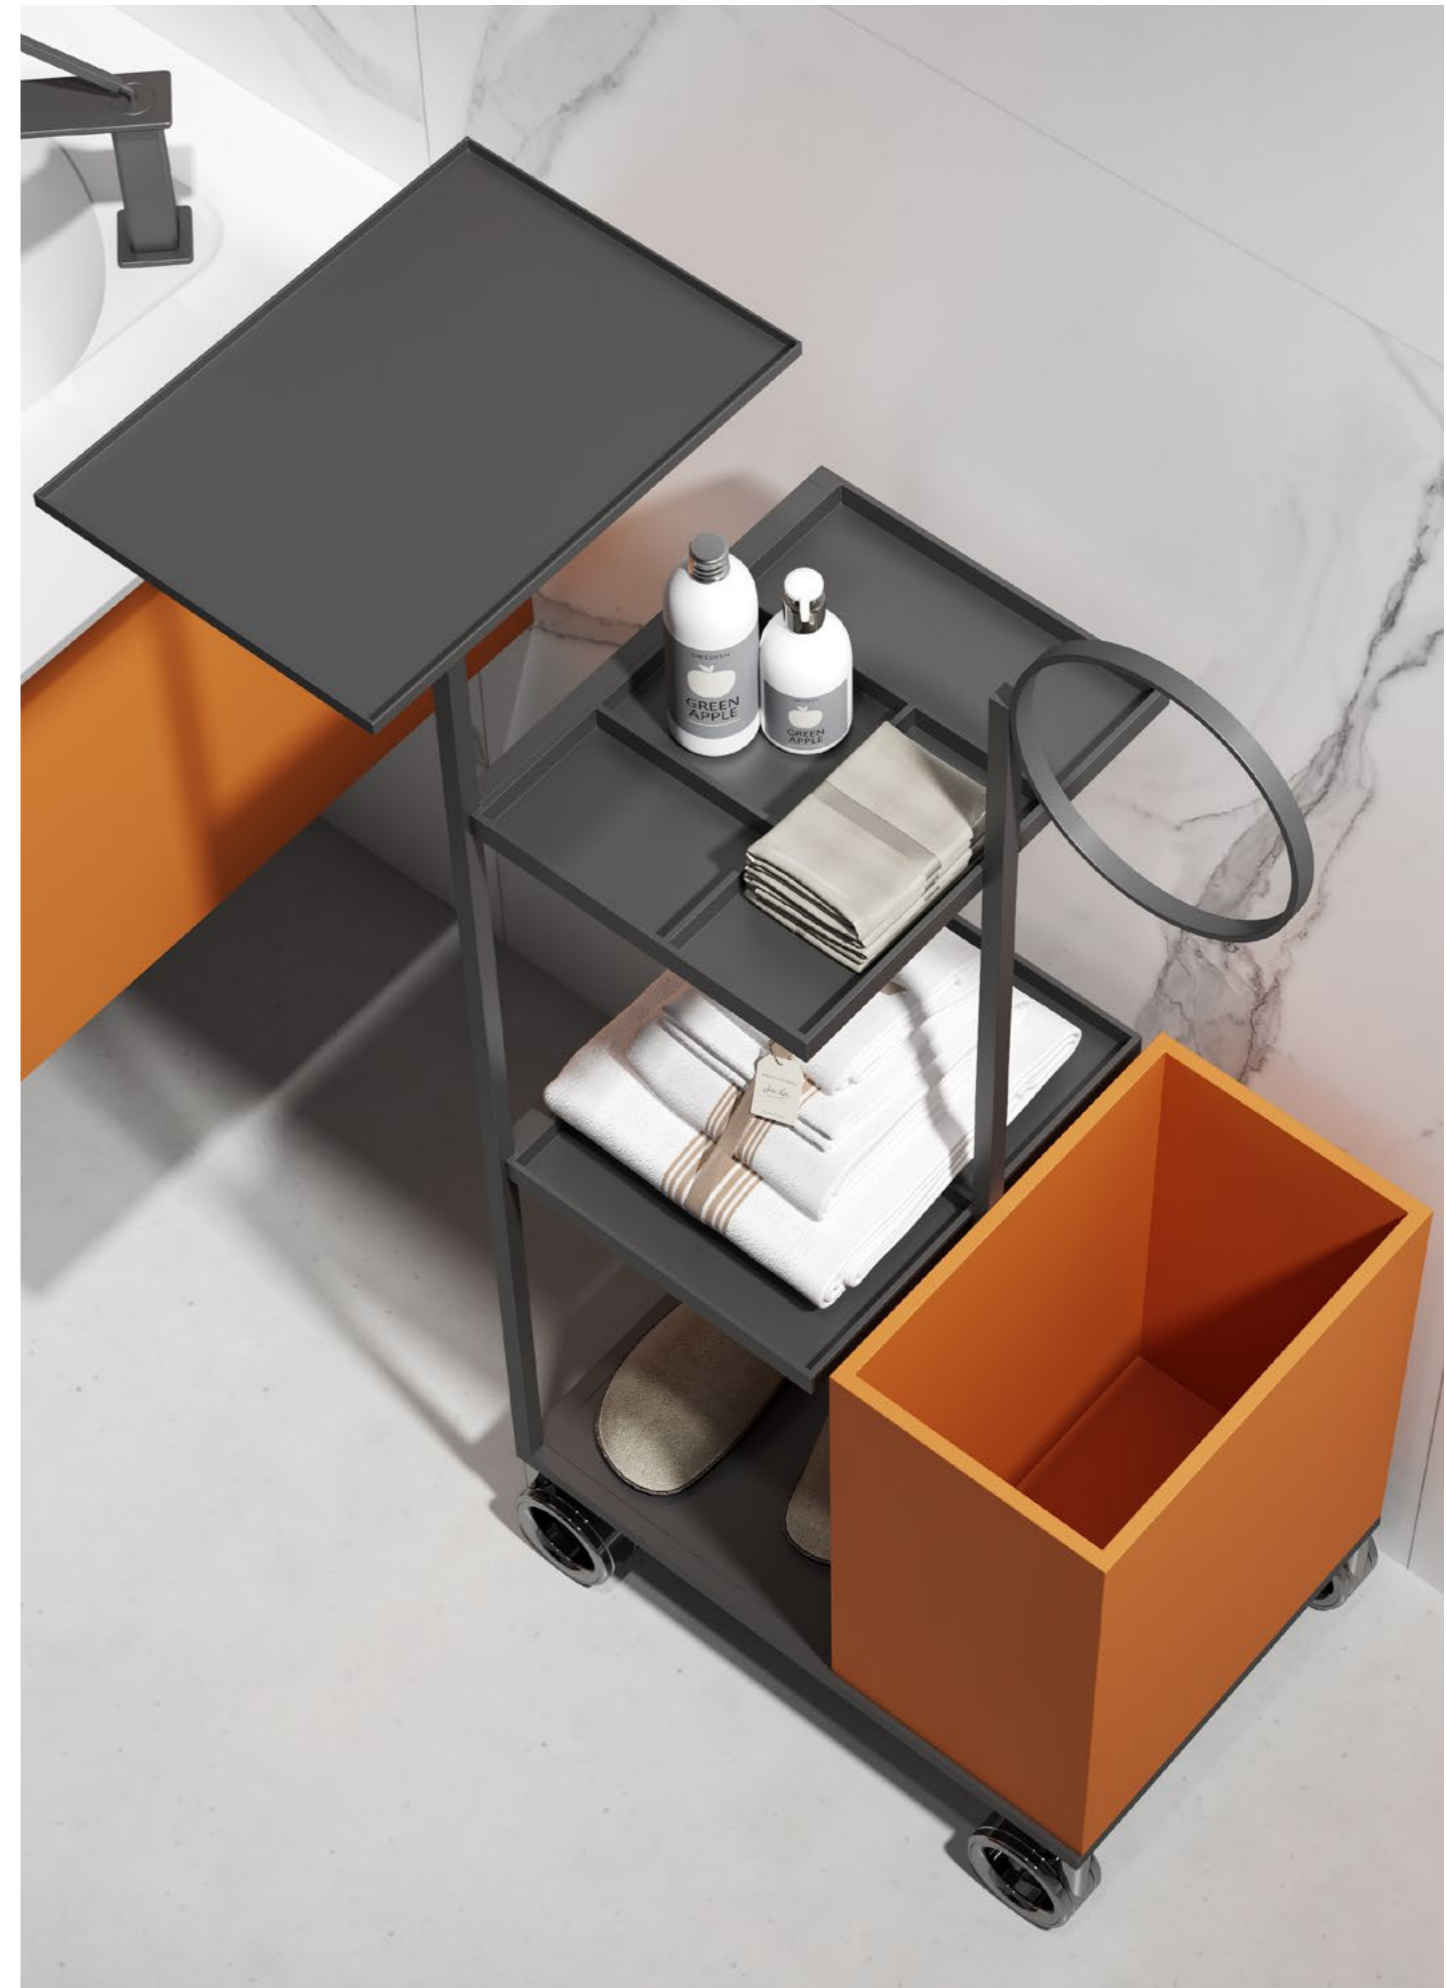

Simple design lines, exclusive design elements of Tenne with stylish Hermes orange color. The overall style is minimalist and stylish. Ultra-long-sized Nano-diamond once-foam basin, novel basin-shaped design. The main cabinet is exclusively decorated with metal elements of the Tenne logo, with concealed LED Ambient Light. The classic round mirror, which can be designed with different metal shelves, perfectly combines fashion and function. Two large side cabinets meet the bathroom space of large apartment. In addition, it is equipped with movable storage cabinet and variety of storage functions to sprit the bathroom space.

PY29524 Bathroom Cabinet