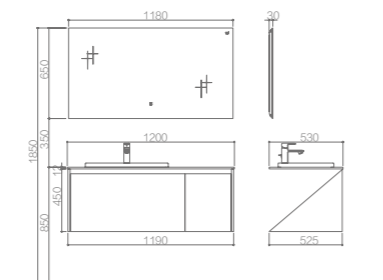

TY25012

[Ceramic Basin] TTQ218E / 600x400x160mm / White
[Sintered Stone counter top] TM25012 / 1200x530x12mm / Dark laurent
[Basin Cabinet] TY25012-P / 1190x525x450mm /Brown oak+ Black glass
[Mirror] TY25012-J / 1180x30x650mm / Glass
[Faucet] TWP2148-02 / Matt black
[Waste] TWX2237-02 /Matt black