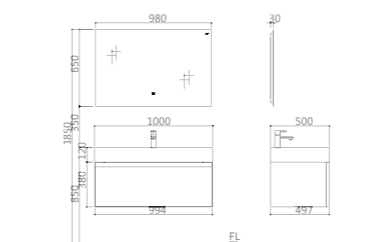

【Ceramic Basin】 TJB07910E-01A / 1000x500x120mm / Matt White
【Basin Cabinet】 TY26710-P / 994x497x380mm / Brushed Matte Noir
【Mirror】 TY26710-J / 980x30x650mm / Glass
【Faucet】 TWP2167-05 / Brushed Gunmetal
【Waste】 TWX0001-05 / Brushed Gunmetal

TY26708