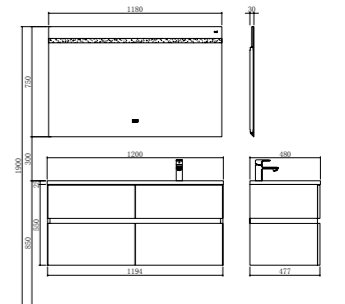

Mirror
Size: 1180*30*750mm

TY07012L

Basin
Size: 1200*480*140mm

Basin cabinet
Size: 1194*477*550mm

Mirror
Size: 1180*30*750mm

BATHROOM CABINET | A09

Size: 1194*477*435mm

- Eco-friendly MDF casework.
- HD sensor touch to control the LED mirror with aluminum back frame.
- Fashionable artificial wash basin is durable and discolor.
- Luxurious DTC soft closing and smooth operation.
- Concealed material brushed black metal handle.
- 45 degree cutting for side panel.