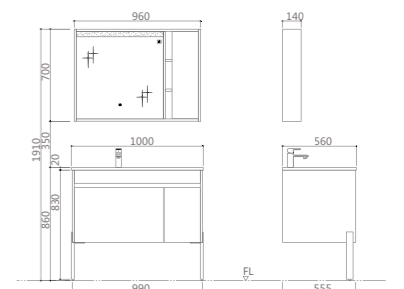

PY26110

PTC312 Ceramic Basin
Size: 600*400*205mm
Color: White

PM26110 Sintered Stone counter top
Size:1000*560*12mm
Color: Black gold

PY26110-P Basin Cabinet
Size:990*555*830mm
Color: Dark green+Brushed Matte Noir

PY26110-J Mirror Cabinet
Size: 960*140*700mm
Color: Brushed Matte Noir

PWP2179-02 Faucet
Finishes:Matt black

PWX2237-02 Waste
Finishes:Matt black