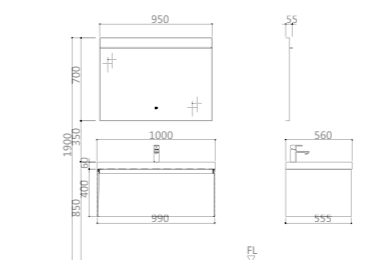

TY26910

- [Ceramic Basin] TTC316 / 600x400x181mm / White
- [Sintered Stone counter top] TM26910 / 1000x560x60mm / White gold
- [Basin Cabinet] TY26910-P / 990x555x400mm / Latte
- [Mirror] TY26910-J / 950x55x700mm / Glass
- [Faucet] TWP2175-01 / Chrome
- [Waste] TWX2201-01 / Chrome