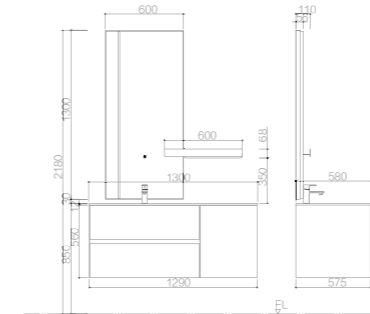

FLORENCE BATHROOM CABINET | A47