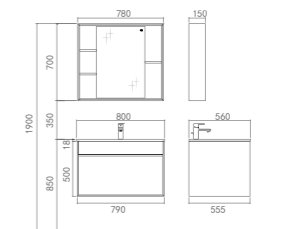

PY22108

PTC312 Ceramic Basin
Size :600*400*205mm
Color: White

PM22108 Quartz stone counter top counter top
Size :800*560*18mm
Color: White

PY22108-P Basin Cabinet
Size :790*555*500mm
Color: Brown oak+Matt White

PY22108-J Mirror Cabinet
Size : 780*150*700mm
Color: Brown oak+Matt White

PWP0115-01 Faucet
Finishes: Chrome

PWX2211-01 Waste
Finishes: Chrome