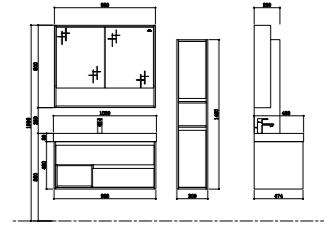

TY03310

Basin
Size: 1000*480*125mm

Basin cabinet
Size: 988*474*460mm

Mirror cabinet
Size: 980*160*800mm

Side cabinet
Size: 300*250*1450mm