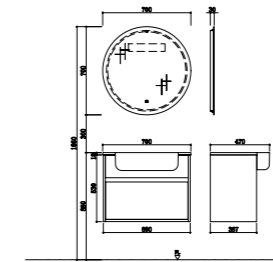

TY08509R

【Ceramic Basin】 TJB08309RE-03A
Size: 900x470x168mm / Semi-glossy
【Basin Cabinet】 TY08509R-P
Size: 890x367x530mm
Dark slate gray+White melamine
【Mirror】 TY08507-J
Size: 700x30x700mm / Glass
【Faucet】 TWP2167-01 / Chrome
【Waste】 TWX2201-01 / Chrome

TY08507

【Basin】 TJB08307E-03A / 700x470x168mm / Semi-glossy
【Basin Cabinet】 TY08507-P / 690x367x530mm / Dark slate gray+White melamine
【Mirror】 TY08507-J / 700x30x700mm / Glass
【Faucet】 TWP2167-01 / Chrome
【Waste】 TWX2201-01 / Chrome