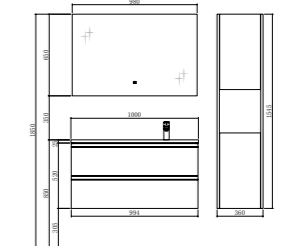

TY09410R
Artificial stone Basin
Size: 1000*480*138mm
Basin cabinet
Size: 994*477*520mm
Mirror
Size: 980*35*650mm
Side cabinet
Size: 360*250*1545mm