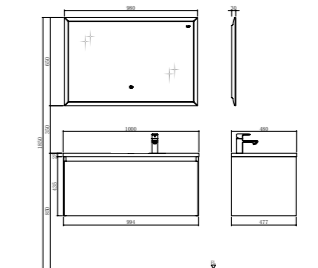

Mirror
Size: 980*30*650mm

TY06610R

Basin
Size: 1200*480*140mm

Basin cabinet
Size: 1194*477*550mm

Mirror
Size: 1180*30*750mm

TY06610L

Basin
Size: 1200*480*140mm

Basin cabinet
Size: 1194*477*550mm