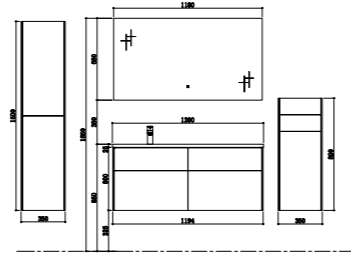

TY09112R
Artificial stone basin
Size: 1200*480*140mm
Basin Cabinet
Size: 1194*477*500mm
Mirror
Size: 1180*35*650mm
Big side cabinet
Size: 350*280*1500mm
Small side cabinet
Size: 350*280*890mm