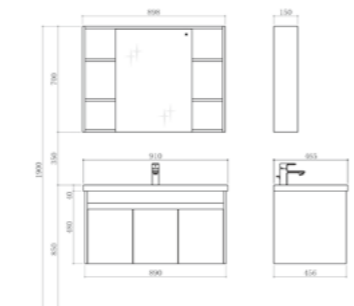

PY01109
PTB01109E [Ceramic Basin]
Size: 900*465*210mm
Color: White

PY01109-P [Basin Cabinet]
Size: 894*458*480mm
Color: Oak+Matt White

PY01109-J [Mirror Cabinet]
Size: 900*150*700mm
Color: Oak+Matt White

PWP0115-01 [Faucet]
Finishes: Chrome

PWX2211-01 [Waste]
Finishes: Chrome

PY01108
PTB01108E [Ceramic Basin]
Size: 810*465*210mm
Color: White

PY01108-P [Basin Cabinet]
Size: 794*458*480mm
Color: Oak+Matt White

PY01108-J [Mirror Cabinet]
Size: 700*150*700mm
Color: Oak+Matt White

PWP0115-01 [Faucet]
Finishes: Chrome

PWX2211-01 [Waste]
Finishes: Chrome