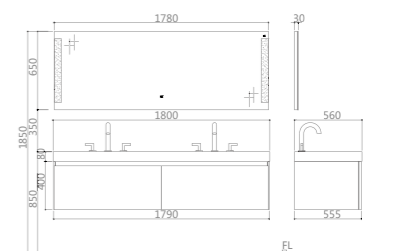

PY27918

PTC312 Ceramic Basin
Size : 600*400*205mm
Color: Glossy White

PM27918 Sintered Stone counter
Size : 1800*560*80mm
Color: Dark Ash

PY27918-P Basin Cabinet
Size : 1790*555*400mm
Color: Latte

PY27918-J Mirror
Size : 1780*30*650mm
Color: Clear+metal frame

PWP0001-05Faucet
Finishes: Brushed Gunmetal

PWX0001-05 Waste
Finishes: Brushed Gunmetal