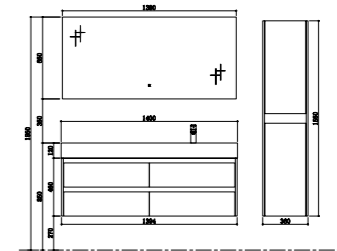

TY05314R
Basin
Size: 1400*480*138mm
Basin cabinet
Size: 1394*477*460mm
Mirror
Size: 1380*35*650mm
Side cabinet
Size: 1550*360*266mm