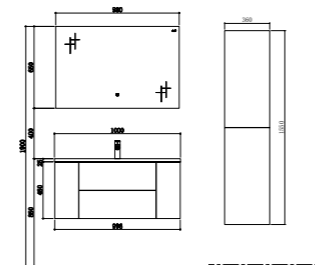

Basin
Size: 1000*460*140mm

Basin cabinet
Size: 995*455*450mm

Mirror
Size: 980*650*35mm

Side cabinet
Size: 360*250*1550mm

TY06115