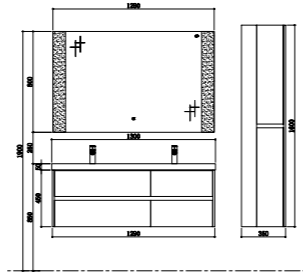

TY05913

Basin
Size: 1300*460*140mm

Basin cabinet
Size: 1290*455*450mm

Mirror
Size: 1280*35*800mm

Side cabinet
Size: 1600*350*250mm