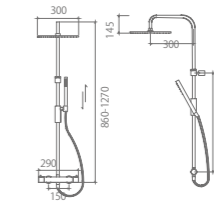

Material : Brass
Color : Chrome

TWM2803 / PANEL