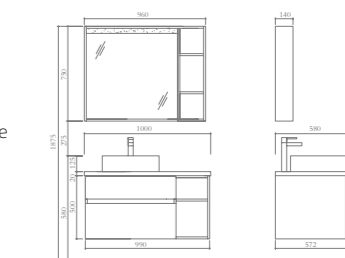

TY20110

[Corian Cabinet] TJA112-01A / 450x450x125mm / Matt White
[Quartz stone counter top] TM20110 / 1000x580x20mm / White
[Basin Cabinet] TY20110-P / 990x572x500mm / Brown oak
[Mirror Cabinet] TY20110-J / 960x750x140mm / Brown oak
[Faucet] TWP2176-02 / Matt black
[CorianWaste] TWX2228-06A / Matt White