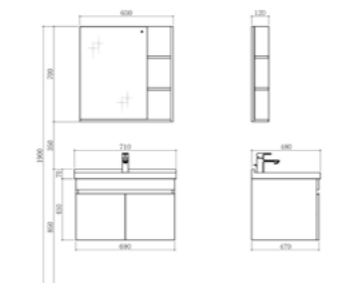

BATHROOM CABINET | A106

PY30208

PTB30108E [Ceramic Basin]
Size: 815*480*220mm
Color: White

PY30208-P [Basin Cabinet]
Size: 790*475*450mm
Color: Walnut+Oak

PY30208-J [Mirror Cabinet]
Size: 700*120*700mm
Color: Walnut+Oak

PWP0115-01 [Faucet]
Finishes: Chrome

PWX2201-01 [Waste]
Finishes: Chrome

PY30209

PTB30109E [Ceramic Basin]
Size: 920*480*220mm
Color: White

PY30209-P [Basin Cabinet]
Size: 900*475*450mm
Color: Walnut+Oak

PY30209-J [Mirror Cabinet]
Size: 800*120*700mm
Color: Walnut+Oak

PWP0115-01 [Faucet]
Finishes: Chrome

PWX2201-01 [Waste]
Finishes: Chrome

PY30210

PTB30100E [Ceramic Basin]
Size: 1020*485*220mm
Color: White

PY30210-P [Basin Cabinet]
Size: 1000*475*450mm
Color: Walnut+Oak

PY30210-J [Mirror Cabinet]
Size: 800*120*700mm
Color: Walnut+Oak

PWP0115-01 [Faucet]
Finishes: Chrome

PWX2201-01 [Waste]
Finishes: Chrome

PY30207

PTB30107E [Ceramic Basin]
Size: 715*480*220mm
Color: White

PY30207-P [Basin Cabinet]
Size: 690*475*450mm
Color: Walnut+Oak

PY30207-J [Mirror Cabinet]
Size: 650*120*700mm
Color: Walnut+Oak

PWP0115-01 [Faucet]
Finishes: Chrome

PWX2201-01 [Waste]
Finishes: Chrome