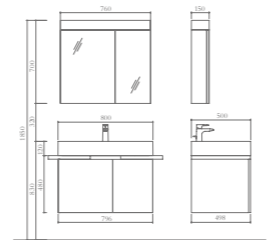

TY13208

[Solid surface Basin] TJB07908E-01A / 800x500x120mm / Matt White
[Basin Cabinet] TY13208-P / 796x498x480mm / Glossy White
[Mirror Cabinet] TY13208-J / 760x150x700mm / Glossy White
[Faucet] TWP2175-02 / Matt black
[Waste] TWX2211-01 / Chrome