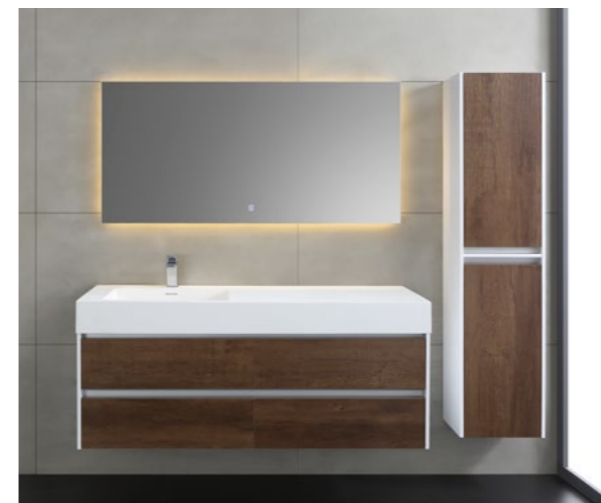

TY05314L
Basin
Size: 1400*480*138mm
Basin cabinet
Size: 1394*477*460mm
Mirror
Size: 1380*35*650mm
Side cabinet
Size: 1550*360*266mm