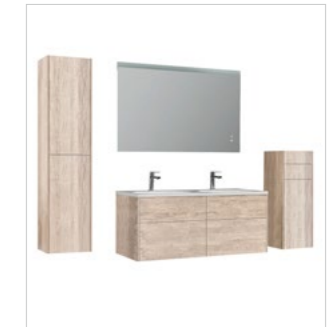

BATHROOM CABINET | A01

TY09112
Artificial stone basin
Size: 1200*480*140mm
Basin cabinet
Size: 1194*477*500mm
Mirror
Size: 1180*35*650mm
Big side cabinet
Size: 350*280*1500mm
Small side cabinet
Size: 350*280*890mm

TY09112L
Artificial stone basin
Size: 1200*480*140mm
Basin Cabinet
Size: 1194*477*500mm
Mirror
Size: 1180*35*650mm
Big side cabinet
Size: 350*280*1500mm
Small side cabinet
Size: 350*280*890mm

TY09112R
Artificial stone basin
Size: 1200*480*140mm
Basin Cabinet
Size: 1194*477*500mm
Mirror
Size: 1180*35*650mm
Big side cabinet
Size: 350*280*1500mm
Small side cabinet
Size: 350*280*890mm

Favorite Finish

Oak

Matching Basins Options

Counter Top Basin Option