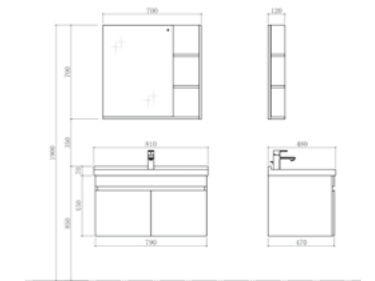

PY30209

PTB30109E [Ceramic Basin]
Size: 920*480*220mm
Color: White

PY30209-P [Basin Cabinet]
Size: 900*475*450mm
Color: Walnut+Oak

PY30209-J [Mirror Cabinet]
Size: 800*120*700mm
Color: Walnut+Oak

PWP0115-01 [Faucet]
Finishes: Chrome

PWX2201-01 [Waste]
Finishes: Chrome