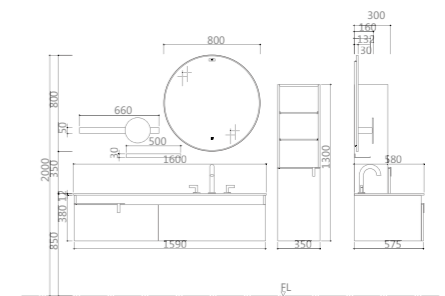

PY29416

PTC316 Ceramic Basin Size:600*400*181mm Color: White	PY29416-B Side cabinet Size:350*300*1300mm Color: Smoked iron+Matt noir
PM29416 Sintered Stone counter top Size:1600*580*12mm Color: White gold	PY29416-CA Shelf A Size: 660*210*160mm Color:Brushed Gunmetal+Clear
PY29416-P Basin cabinet Size:1590*575*380mm Color: Smoked iron+Matt noir	PY29416-CB Shelf B Size: 500*30*132mm Color:Brushed Gunmetal
PY29416-J Mirror Size:800*30*800mm Color:Clear	PWP0001-05 Faucet Finishes: Brushed Gunmetal
	PWX0001-05 Waste Finishes: Brushed Gunmetal