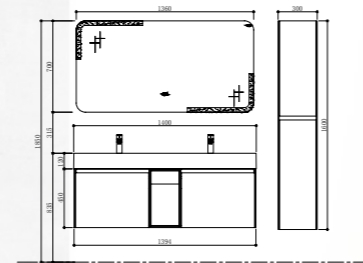

Basin cabinet
Size: 1394*477*450mm

Mirror
Size: 1360*27*700mm

Side cabinet
Size: 300*250*1600mm

TY03616

Basin
Size: 1600*480*138mm

Basin cabinet
Size: 1594*477*450mm

Mirror
Size: 1560*27*700mm

Side cabinet
Size: 300*250*1600mm