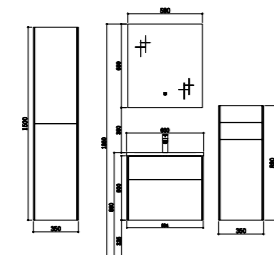

TY09106

Artificial stone basin
Size: 600*480*140mm

Basin cabinet
Size: 594*477*500mm

Mirror
Size: 580*35*650mm

Big side cabinet
Size: 350*280*1500mm

Small side cabinet
Size: 350*280*890mm