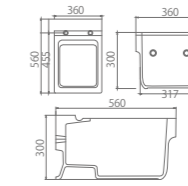

TJW01204-01A WALL-MOUNTED STORAGE

Size : 360x560x300mm
Material : Solid surface material
Color : Matt White