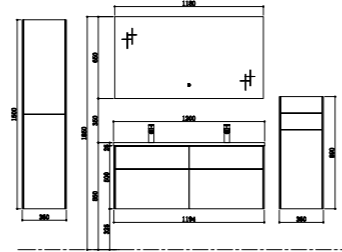

TY09112L
Artificial stone basin
Size: 1200*480*140mm
Basin Cabinet
Size: 1194*477*500mm
Mirror
Size: 1180*35*650mm
Big side cabinet
Size: 350*280*1500mm
Small side cabinet
Size: 350*280*890mm