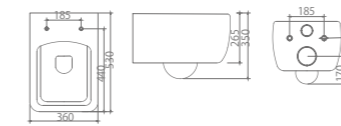

Size: 530x360x350mm
Material: Ceramic
Color: White

TWP2146-01 / BASIN FAUCET