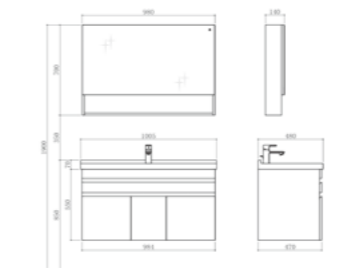

BATHROOM CABINET | A107

PY30308

PTB30108E [Ceramic Basin]
Size: 815*480*220mm
Color: White

PY30308-P [Basin Cabinet]
Size: 790*475*550mm
Color: Beige Oak+Brown oak

PY30308-J [Mirror Cabinet]
Size: 780*140*700mm
Color: Beige Oak

PWP0115-01 [Faucet]
Finishes: Chrome

PWX2201-01 [Waste]
Finishes: Chrome

PY30310

PTB30110E [Ceramic Basin]
Size: 1020*485*220mm
Color: White

PY30310-P [Basin Cabinet]
Size: 1000*475*550mm
Color: Beige Oak+Brown oak

PY30310-J [Mirror Cabinet]
Size: 980*140*700mm
Color: Beige Oak

PWP0115-01 [Faucet]
Finishes: Chrome

PWX2201-01 [Waste]
Finishes: Chrome