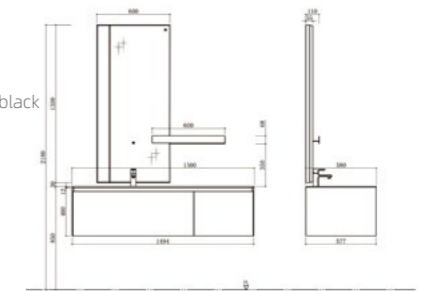

BATHROOM CABINET | A31

PY29915

PTC312 Ceramic Basin
Size: 600*400*205mm
Color: White

PM29915 Sintered Stone counter top
Size: 1500*580*12mm
Color: Dark Ash

PY29915-P Basin Cabinet
Size: 1494*577*400mm
Color: Antique Silver

PY29915-J Mirror
Size: 600*55*1300mm
Color: Clear glass with Matt black

PY29915-C Shelf
Size: 600*110*68mm
Finishes: Matt black

PWP2179-02 Faucet
Finishes: Matt black

PWX2237-02 Waste
Finishes: Matt black