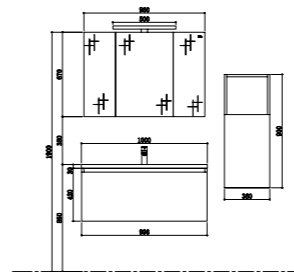

TY04310

Basin
Size: 1000*480*145mm

Basin cabinet
Size: 996*478*420mm

Mirror cabinet
Size: 960*164*720mm

Wall unit
Size: 360*250*900mm