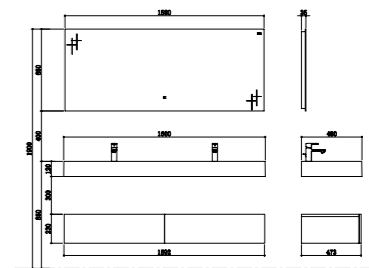

BATHROOM CABINET | A06

Basin
Size: 600*480*138mm

Basin cabinet
Size: 594*473*230mm

Mirror
Size: 580*35*650mm

Basin
Size: 800*480*138mm

Basin cabinet
Size: 796*473*230mm

Mirror
Size: 780*35*650mm

Basin
Size: 1000*480*138mm

Basin cabinet
Size: 996*473*230mm

Mirror
Size: 980*35*650mm

Basin
Size: 1400*480*138mm

Basin cabinet
Size: 696*473*230mm

Mirror
Size: 696*473*230mm

Basin
Size: 1600*480*138mm

Basin cabinet
Size: 796*473*230mm

Mirror
Size: 1580*35*650mm