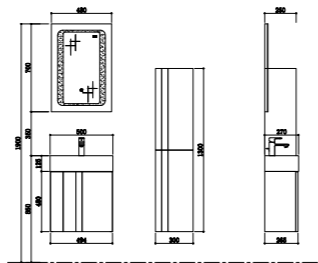

BATHROOM CABINET | A21

TY04604

Basin
Size: 400*270*125mm

Basin cabinet
Size: 394*265*480mm

Mirror
Size: 400*35*700mm

Side cabinet
Size: 300*250*1300mm

TY04605

Basin
Size: 500*270*125mm

Basin cabinet
Size: 494*265*480mm

Mirror
Size: 480*35*700mm

Side cabinet
Size: 300*250*1300mm

BATHROOM CABINET | A21

TY04606

Basin
Size: 600*480*125mm

Basin cabinet
Size: 594*476*480mm

Mirror
Size: 580*35*700mm

Side cabinet
Size: 300*250*1300mm

TY04608

Basin
Size: 800*480*125mm

Basin cabinet
Size: 794*476*480mm

Mirror
Size: 780*35*700mm

Side cabinet
Size: 300*250*1300mm