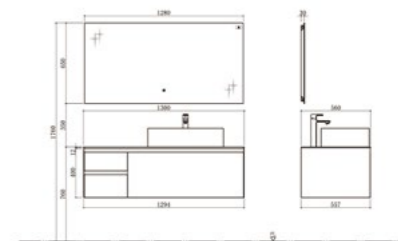

PY28313

PTA178 Ceramic Basin
Size: 560*390*140mm
Color: Matt black

PM28313 Sintered Stone counter top
Size: 1300*560*12mm
Color: Dark Ash

PY28313-P Basin Cabinet
Size: 1294*557*400mm
Color: Antique Silver

PY28313-J Mirror
Size: 1280*30*650mm
Color: Clear

PWP2180-02 Faucet
Finishes: Matt black

PWX2436-02 Waste
Finishes: Matt black

PWX0002 Drain pipe
Color: Grey