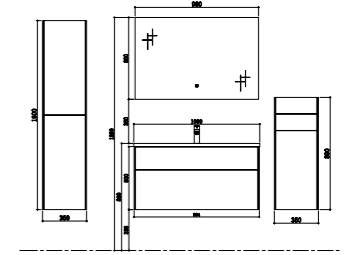

TY09110

Artificial stone basin
Size: 1000*480*140mm

Basin cabinet
Size: 994*477*500mm

Mirror
Size: 980*35*650mm

Big side cabinet
Size: 350*280*1500mm

Small side cabinet
Size: 350*280*890mm

TY09110L

Artificial stone basin
Size: 1000*480*140mm