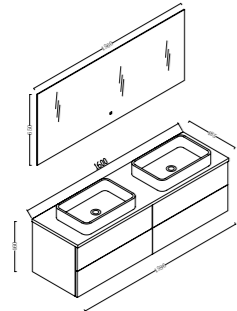

TY06710

Solid surface basin
Size: 585*350*90mm

Solid surface counter top
Size: 1000*480*25mm

Basin cabinet
Size: 996*476*460mm

Mirror
Size: 980*35*650mm