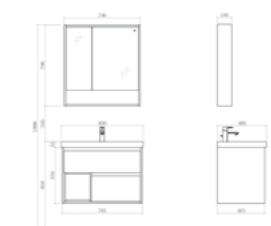

BATHROOM CABINET | A92

PY01810

PTB01610E [Ceramic Basin]
Size: 1005*483*205mm
Color: White

PY01810-P [Basin Cabinet]
Size: 985*465*550mm
Color: Walnut+Oak

PY01810-J [Mirror Cabinet]
Size: 950*134*800mm
Color: Walnut

PWP0115-01 [Faucet]
Finishes: Chrome

PWX2211-01 [Waste]
Finishes: Chrome

PY01808

PTB01608E [Ceramic Basin]
Size: 805*483*205mm
Color: White

PY01808-P [Basin Cabinet]
Size: 785*465*550mm
Color: Walnut+Oak

PY01808-J [Mirror Cabinet]
Size: 750*134*800mm
Color: Walnut

PWP0115-01 [Faucet]
Finishes: Chrome

PWX2211-01 [Waste]
Finishes: Chrome