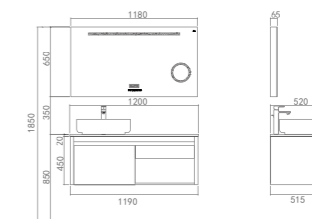

PY20812

PTA149 Ceramic Basin
Size : 500*390*140mm
Color: Glossy White

PM20812 Quartz stone counter top
Size : 1200*520*20mm
Color: White

PY20812-P Basin Cabinet
Size : 1190*515*450mm
Color: Vintage oak

PY20812-J Mirror
Size : 1180*65*650mm
Color: Clear

PWP2176-01 Faucet
Finishes: Chrome

PWX2202-01 Waste
Finishes: Chrome