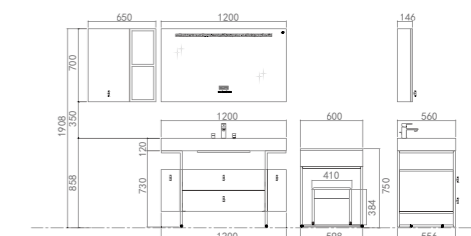

PY129

PM129 Sintered Stone Basin (once-foam)
Size: 1200*560*120mm
Color: Dark Ash

PY129-P Main cabinet
Size: 1200*556*730mm
Color: Brown oak + Black

PY129-J Mirror
Size: 1200*65*700mm
Color: Clear

PY129-M Side cabinet
Size: 650*146*700mm
Color: Brown oak + Black

PY129-G Make up cabinet
Size: 600*565*750mm
Color: Brown oak + Black

PY129-Z Stool
Size: 410*360*384mm
Color: Brown oak + Black

PWP0001-02 Faucet
Finishes: Matt black

PWX2217-01 Waste
Finishes: Chrome