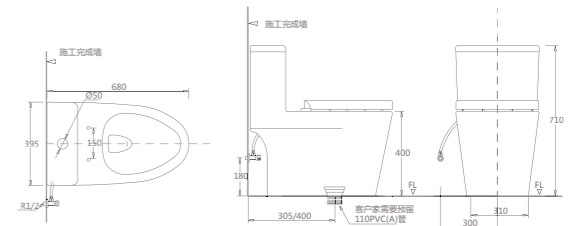

PY28918-P Basin Cabinet
Size:1790*555*750mm
Color: Hermes Orange

PY28918-J Mirror
Size: 600*35*970mm*2
Color: Clear

PWP2180-02 Faucet
Finishes:Matt black

PWX2436-02 Waste
Finishes:Matt black

PTL227M/LA1

One Piece Toilet
Size: 680*395*710mm
Material: Ceramic
Color: White