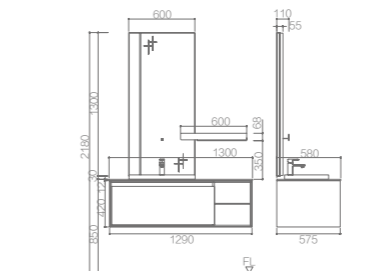

TY27113

- [Ceramic Basin] TTQ218E / 600x400x160mm / Glossy White
- [Sintered Stone counter top] TM27113 / 1300x580x12mm / Black gold
- [Basin Cabinet] TY27113-P / 1290x575x420mm / Brown
- [Mirror] TY26313-J / 600x55x1300mm / Glass
- [Shelf] TY26313-C / 600x110x68mm / Matt black
- [Faucet] TWP2179-02 / Matt black
- [Waste] TWX2237-02 / Matt black