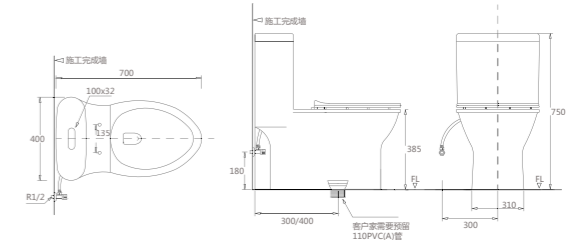

PTL225M/LA1

One Piece Toilet
Size: 700*400*750mm
Material: Ceramic
Color: White