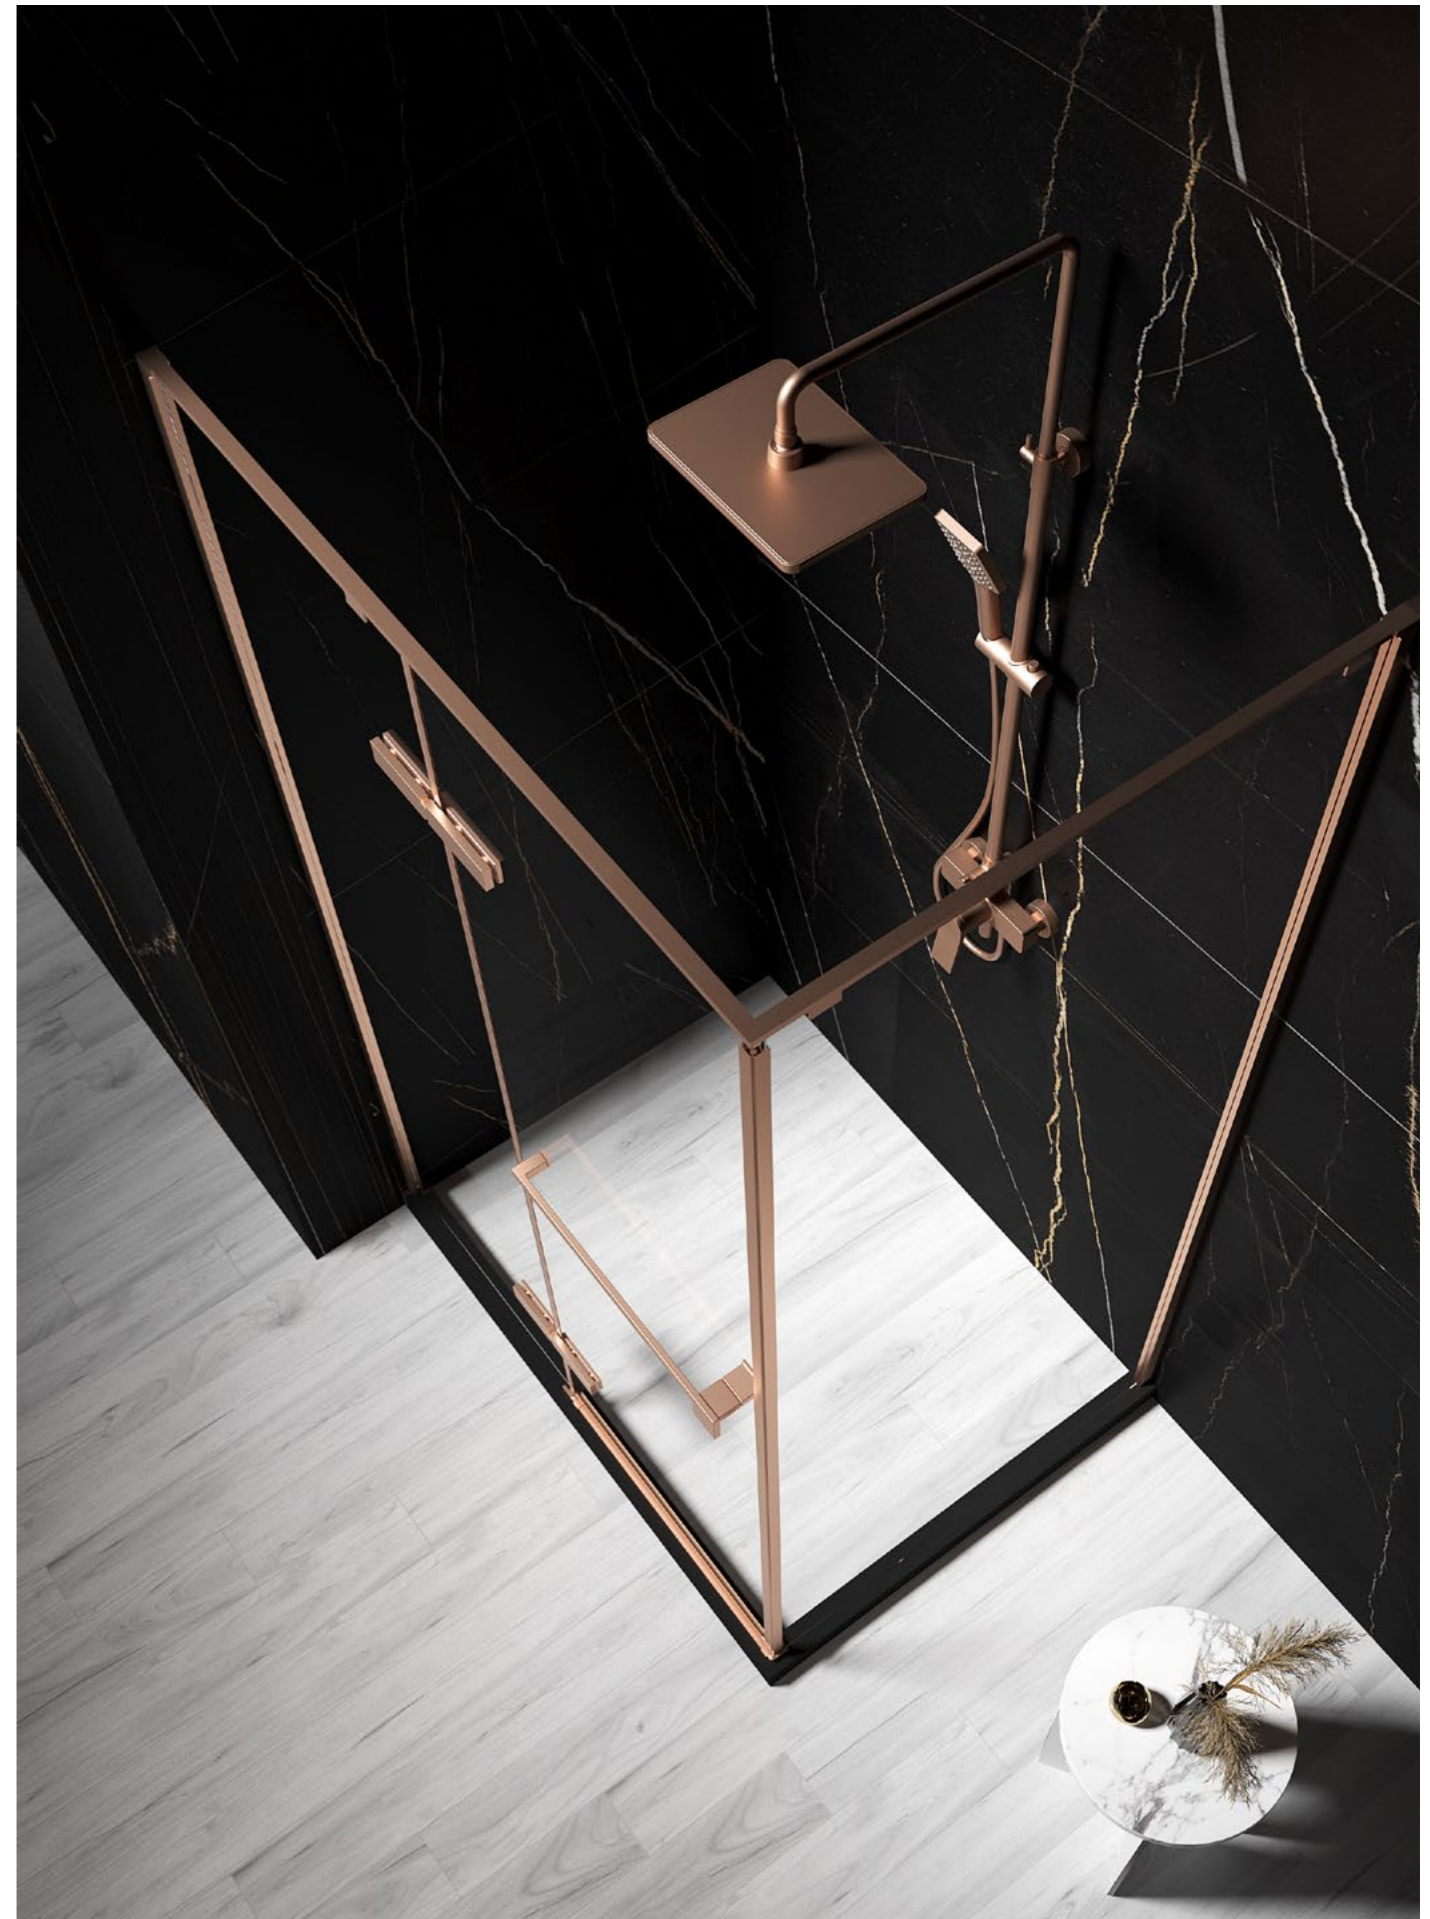

PL257-3FL Shower Room