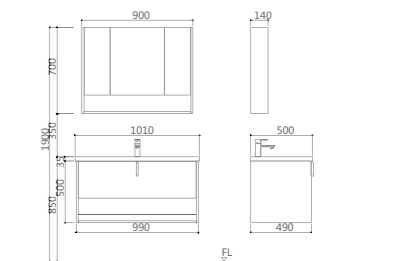

Egbert

BATHROOM CABINET | A98

PY29608

PTB31308E Ceramic Basin
Size: 810*505*200mm
Color: White

PY29608-P Basin Cabinet
Size: 790*490*500mm
Color: Dark Walnut

PY29608-J Mirror Cabinet
Size: 700*140*700mm
Color: Dark Walnut

PWP2179-09 Faucet
Color: Brushed gold

PWX2237-09 Waste
Color: Brushed gold

PY29606

PTB31306E Ceramic Basin
Size: 610*480*200mm
Color: White

PY29606-P Basin Cabinet
Size: 590*470*500mm
Color: Dark Walnut

PY29606-J Mirror Cabinet
Size: 500*140*700mm
Color: Dark Walnut

PWP2179-09 Faucet
Color: Brushed gold

PWX2237-09 Waste
Color: Brushed gold

PY29607

PTB31307E Ceramic Basin
Size: 710*480*200mm
Color: White

PY29607-P Basin Cabinet
Size: 690*470*500mm
Color: Dark Walnut

PY29607-J Mirror Cabinet
Size: 700*140*700mm
Color: Dark Walnut

PWP2179-09 Faucet
Color: Brushed gold

PWX2237-09 Waste
Color: Brushed gold

PY29609

PTB31309E Ceramic Basin
Size: 910*505*200mm
Color: White

PY29609-P Basin Cabinet
Size: 890*490*500mm
Color: Dark Walnut

PY29609-J Mirror Cabinet
Size: 900*140*700mm
Color: Dark Walnut

PWP2179-09 Faucet
Color: Brushed gold

PWX2237-09 Waste
Color: Brushed gold

PY29610

PTB31310E Ceramic Basin
Size: 1010*505*200mm
Color: White

PY29610-P Basin Cabinet
Size: 990*490*500mm
Color: Dark Walnut

PY29610-J Mirror Cabinet
Size: 900*140*700mm
Color: Dark Walnut

PWP2179-09 Faucet
Color: Brushed gold

PWX2237-09 Waste
Color: Brushed gold