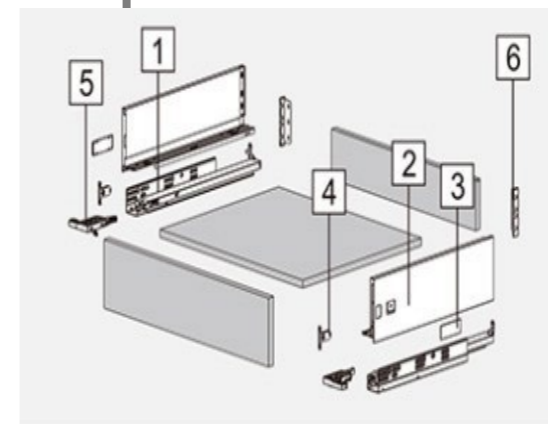

SMOOTH & QUIET

Soft close bottom
drawer slider

Each drawer undertake
about 40KGS

- 1.Clip on full extension;
- 2.Load capacity of 30KGS;
- 3.Quick assembly;
- 4.Synchronized concealed slide;
- 5.Smooth rolling mechanism;
- 6.Up & Down,Front & back, Left & Right 6 sides adjustment;

**MAX BEARING
30KGS DRAWER
SLIDER**

- Full extension with self closing and soft closing;
- Fashionable appearance,slow motion,easy assembling;
- Drawer height 120mm;
- Synchronized concealed slide,loading capacity 30KGS;
- Epoxy coated;
- 3D regulations,up&down,left & right,front & back;Metal steel;

GLASS MAGIC BOX WITH LED-120MM FULL EXTENSION & 3D REGULATION

LED LIGHT WITH BATTERY SOCKET

Product breakdown drawing

- 1.Full extension with self closing;
- 2.Fashionable appearance, slow motion,easy assembling;
- 3.Drawer height 120mm;
- 4.Synchronized concealed slide, loading capacity 30KGS;
- 5.Epoxy coated;
- 6.3D regulations, up and down, left and right, front and back;Mat aluminum+glass;