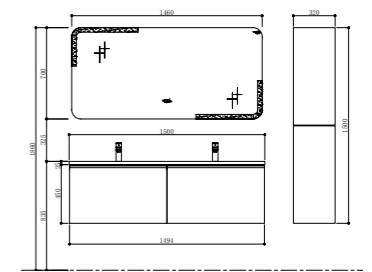

Mirror
Size: 860*27*700mm

Side cabinet
Size: 320*230*1500mm

TY08815

Basin
Size: 1500*460*135mm

Basin cabinet
Size: 1494*456*450mm

Mirror
Size: 1460*27*700mm
color:

Side cabinet
Size: 320*230*1500mm

BATHROOM CABINET | A04