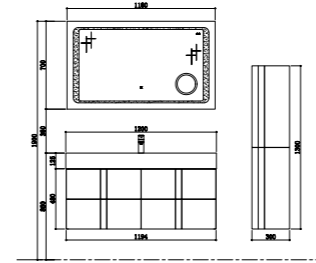

TY04612
Basin
Size: 1200*480*125mm
Basin cabinet
Size: 1192*476*480mm
Mirror
Size: 1180*35*700mm
Side cabinet
Size: 300*250*1300mm