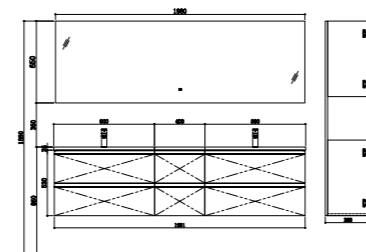

BATHROOM CABINET | A02

TY09418
Artificial stone Basin
Size: 600*480*138mm
Top Board
Size: 600*480*25mm
Basin cabinet
Size: 1793*477*520mm
Mirror
Size: 1180*35*650mm
Side cabinet
Size: 360*250*1545mm

TY09420
Artificial stone Basin
Size: 800*480*138mm
Top Board
Size: 400*480*25mm
Basin cabinet
Size: 1993*477*520mm
Mirror
Size: 1980*35*650mm
Side cabinet
Size: 360*250*1545mm

Favorite Finish

Matching Basins Options

Counter Top Basin Option