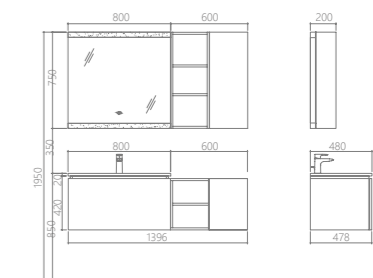

TY13108

- [Ceramic Basin] TJB07808E-01C / 800x480x173mm / White
- [Basin Cabinet] TY13108-P / 796x478x420mm / Vintage oak+Matt White
- [Mirror] TY13108-J / 800x45x750mm / Glass
- [Side cabinet] TY13108-D / 600x478x400mm / Vintage oak+Matt White
- [Side cabinet] TY13108-F / 600x200x750mm / Vintage oak+Matt White
- [Faucet] TWP2175-01 / Chrome
- [Waste] TWX2201-01 / Chrome