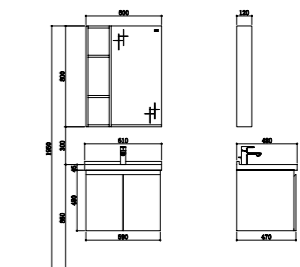

TY30406

[Ceramic Basin] TTB30106E / 610x490x220mm / Glossy White
[Basin Cabinet] TY30406-P / 590x470x480mm / Walnut
[Side cabinet] TY30406-F / 200x120x800mm / Walnut
[Mirror Cabinet] TY30406-J / 400x120x800mm / Walnut
[Faucet] TWP0115-01 / Chrome
[Waste] TWX2211-01 / Chrome