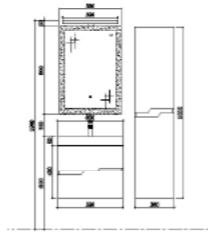

BATHROOM CABINET | A23

TY04406

Basin
Size: 600*480*125mm

Basin cabinet
Size: 596*478*480mm

Mirror cabinet
Size: 560*130*850mm

Side cabinet
Size: 360*250*1550mm

TY04408

Basin
Size: 800*480*125mm