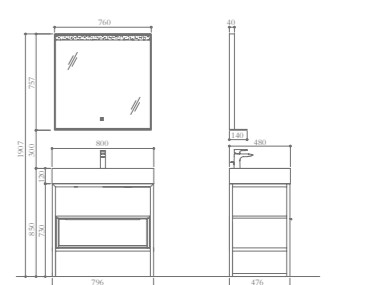

TY05208

- [Corian Cabinet] TJB04508E-01A / 800x480x138mm / Matt White
- [Basin Cabinet] TY05208-P / 796x476x730mm / Brown oak+Matt black
- [Mirror] TY05208-j / 760x140x750mm / Matt black
- [Faucet] TWP2175-02 / Matt black
- [CorianWaste] TWX2227-06 / Matt White