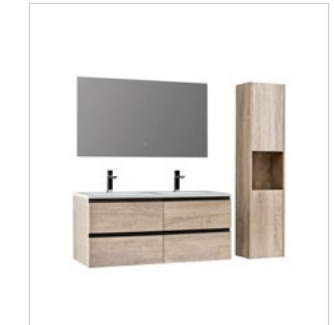

BATHROOM CABINET | A02

TY09418
Artificial stone Basin
Size: 600*480*138mm
Top Board
Size: 600*480*25mm
Basin cabinet
Size: 1793*477*520mm
Mirror
Size: 1180*35*650mm
Side cabinet
Size: 360*250*1545mm

TY09420
Artificial stone Basin
Size: 800*480*138mm
Top Board
Size: 400*480*25mm
Basin cabinet
Size: 1993*477*520mm
Mirror
Size: 1980*35*650mm
Side cabinet
Size: 360*250*1545mm

Favorite Finish

Oak

Matching Basins Options

Counter Top Basin Option