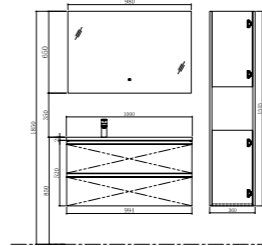

TY09410L
Artificial stone Basin
Size: 1000*480*138mm
Basin cabinet
Size: 994*477*520mm
Mirror
Size: 980*35*650mm
Side cabinet
Size: 360*250*1545mm