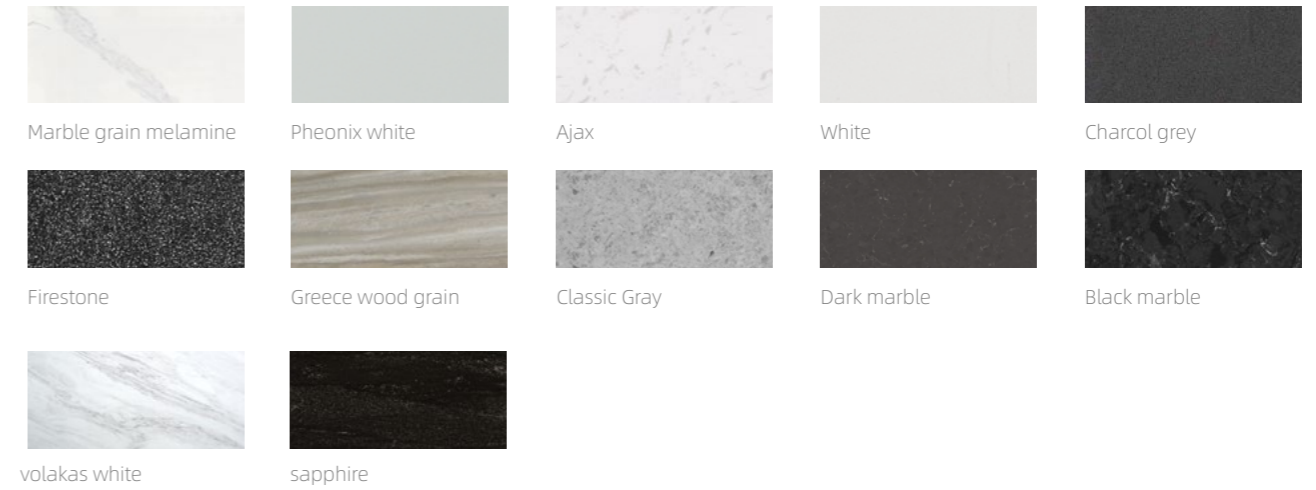

TY92306-J Mirror: 600*600*30mm
Color: Clear

Eco-friendly melamine finishes

Flawless Eco-friendly painting

Marble stone counter top

Sintered stone counter top