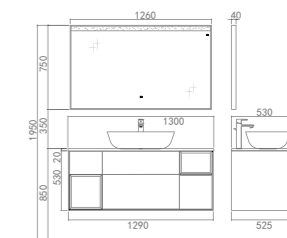

PY24313

PTA164 Ceramic Basin
Size : 610*400*150mm
Color: White

PM24313 Marble counter top
Size : 1300*530*20mm
Color: black

PY24313-P Basin Cabinet
Basin Cabinet: 1290*525*530mm
Color: Light green+Matt black

PY24313-J Mirror
Mirror: 1260*40*750mm
Finishes:Matt black

PWP2149-02 Faucet
Finishes:Matt black

PWX2436-02 Waste
Finishes:Matt black