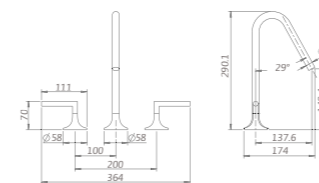

PY28812-J Mirror
Size:750*30*1200mm
Color: Clear

PY28812-C Shelf
Size:400*115*48mm
Color: rose gold +Black gold

PWP2179-03 Faucet
Color: rose gold
PWX0001-03Waste
Color: rose gold

PWP0001-03

Basin faucet
Material: Brass
Finishes: gold