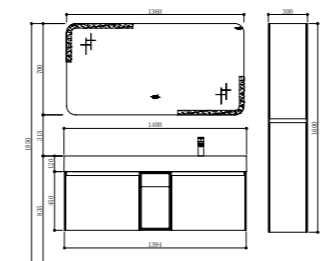

Basin
Size: 1400*480*138mm

Basin cabinet
Size: 1394*477*450mm

Mirror
Size: 1360*27*700mm

Side cabinet
Size: 300*250*1600mm

TY03616L