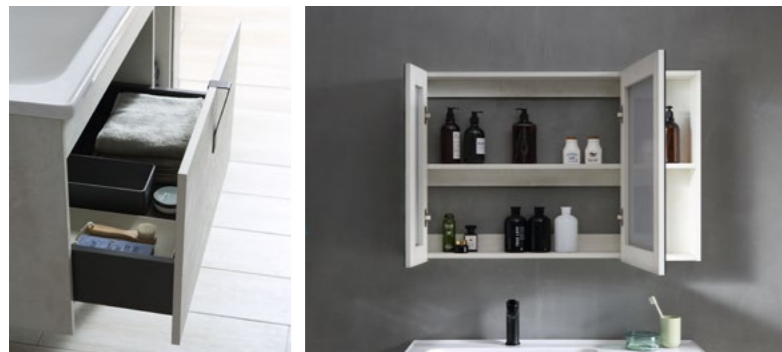

BATHROOM CABINET | A96

The beauty of simple life, the value of both functions, comfortable life never need to be.

PY31206

PTB31206E Ceramic Basin
Size: 600*500*200mm
Color: White

PY31206-P Basin Cabinet
Size: 580*490*460mm
Color: Grey Rock

PY31206-J Mirror Cabinet
Size: 500*150*650mm
Color: Grey Rock

PWP2175-02 Faucet
Finishes: Matt black

PWX2237-02 Waste
Finishes: Matt black

PY31208L

PTB31208LE Ceramic Basin
Size: 800*500*200mm
Color: White

PY31208L-P Basin Cabinet
Size: 780*490*460mm
Color: Grey Rock

PY31208L-J Mirror Cabinet
Size: 700*150*650mm
Color: Grey Rock

PWP2175-02 Faucet
Finishes: Matt black

PWX2237-02 Waste
Finishes: Matt black

PY31210L

PTB31210LE Ceramic Basin
Size: 1000*500*200mm
Color: White

PY31210L-P Basin Cabinet
Size: 980*490*460mm
Color: Grey Rock

PY31210L-J Mirror Cabinet
Size: 980*150*650mm
Color: Grey Rock

PWP2175-02 Faucet
Finishes: Matt black

PWX2237-02 Waste
Finishes: Matt black