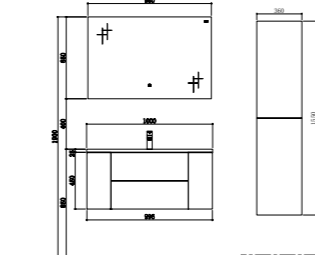

Basin cabinet
Size: 795*455*480mm

Mirror
Size: 780*650*35mm

Side cabinet
Size: 360*250*1550mm

TY06410

Basin
Size: 1000*460*140mm

Basin cabinet
Size: 995*455*450mm

Mirror
Size: 980*650*35mm

Side cabinet
Size: 360*250*1550mm