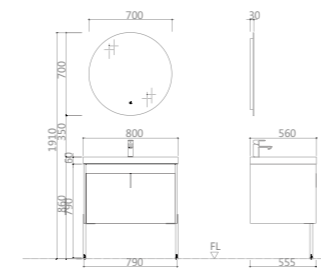

IRVIN BATHROOM CABINET | A87

With the combination of wood veneer, the main cabinet has a 45° beveled edge with split-level design structure, which looks minimal but not simply. Suitable for small apartment bathroom space.

TY29108

- [Ceramic Basin] TTC312 / 600x400x205mm / White
- [Sintered Stone counter top] TM29108 / 800x560x60mm / Black gold
- [Basin Cabinet] TY29108-P / 790x555x790mm / Platinum ash
- [Mirror] TY08507-J / 700x30x700mm / Glass
- [Faucet] TWP2179-02 / Matt black
- [Waste] TWX2237-02 / Matt black