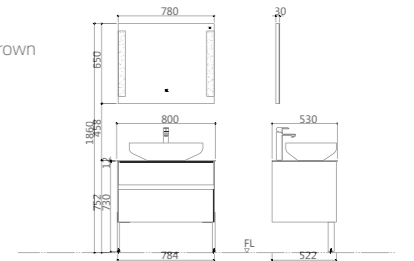

PY27708-P Basin Cabinet
Size:784*522*730mm
Color: Brushed Matte Noir+Brown

PY27708-J Mirror
Size:780*30*650mm
Color: Clear+metal frame

PWP2180-02 Faucet
Finishes:Matt black

PWX2436-02 Waste
Color:Matt black