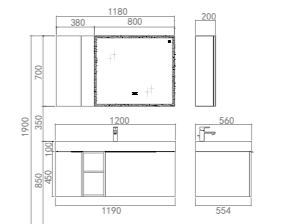

PY23312

PTC312 Ceramic Basin
Size: 600*400*205mm
Color: White

PM23312 Quartz stone counter top
Size:1200*560*100mm
Color: White

PY23312-P Basin Cabinet
Size:1190*554*450mm
Color: Mocha black+Matt White

PY92008-j Mirror
Mirror: 800*30*700mm
Color: Clear

PY23312-D Side cabinet
Size:380*200*700mm
Color: Matt noir

PWP2175-01 Faucet
Finishes: Chrome

PWX2201-01 Waste
Finishes: Chrome