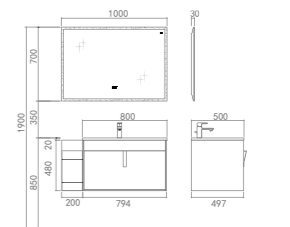

PY02508L

- PJB08408LE-02C Artificial basin
  Size: 800*500*176mm
  Color: Galaxy Black
- PY02508L-P Basin Cabinet
  Size: 794*497*480mm
  Color: Brown oak+Matt black
- PY02508L-C shelf
  Size: 200*497*480mm
  Finishes: Matt black
- PY92010-J Mirror
  Size: 1000*30*700mm
  Color: Glass
- PWP2148-02 Faucet
  Finishes: Matt black
- PWX2237-02 Waste
  Finishes: Matt black