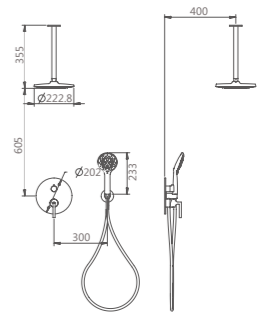

TWL1159A-05/TWL1159B-05 SHOWER

Material: Brass
Color: Brushed Gunmetal