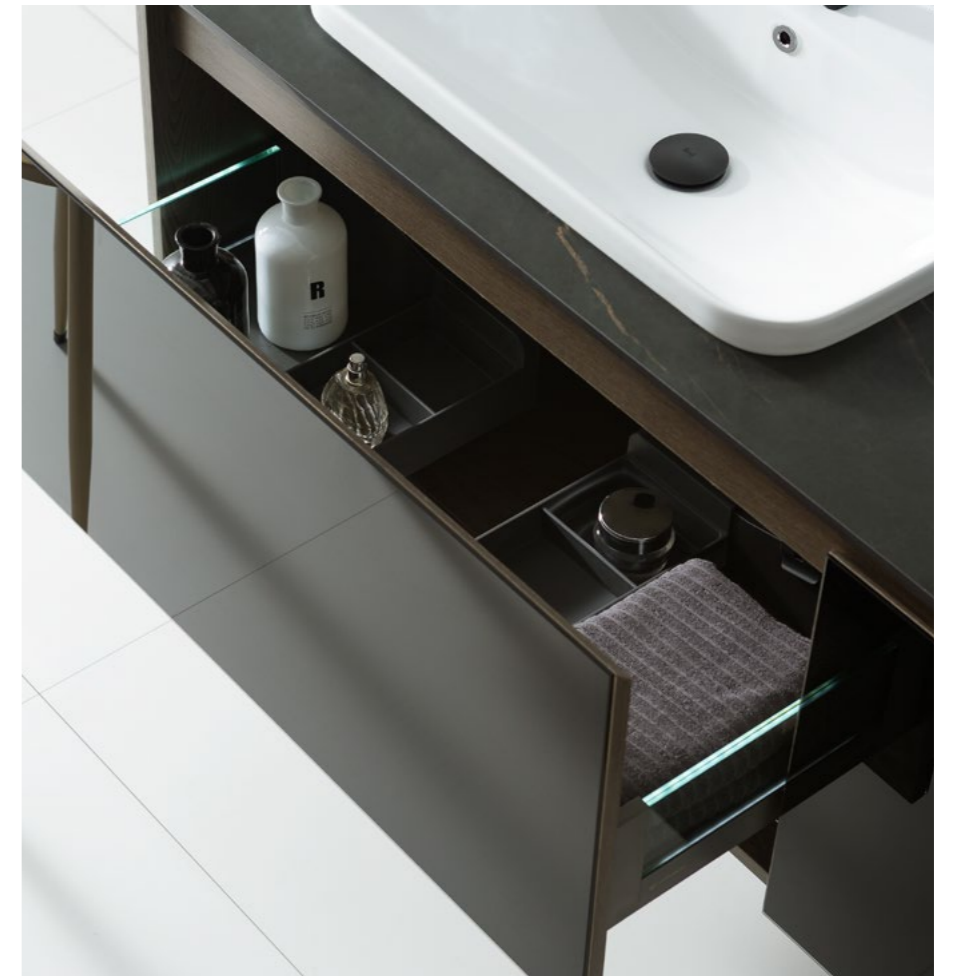

CAROL

BATHROOM CABINET | A71