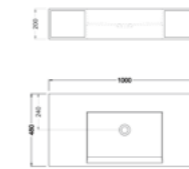

TY21010

Wall hung solid surface basin
Size: 1000*480*200mm

Mirror
Size: 980*650*35mm