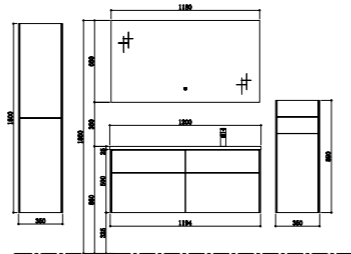

BATHROOM CABINET | A01

TY09112
Artificial stone basin
Size: 1200*480*140mm
Basin cabinet
Size: 1194*477*500mm
Mirror
Size: 1180*35*650mm
Big side cabinet
Size: 350*280*1500mm
Small side cabinet
Size: 350*280*890mm

TY09112L
Artificial stone basin
Size: 1200*480*140mm
Basin Cabinet
Size: 1194*477*500mm
Mirror
Size: 1180*35*650mm
Big side cabinet
Size: 350*280*1500mm
Small side cabinet
Size: 350*280*890mm

TY09112R
Artificial stone basin
Size: 1200*480*140mm
Basin Cabinet
Size: 1194*477*500mm
Mirror
Size: 1180*35*650mm
Big side cabinet
Size: 350*280*1500mm
Small side cabinet
Size: 350*280*890mm

Favorite Finish

Matching Basins Options

Counter Top Basin Option