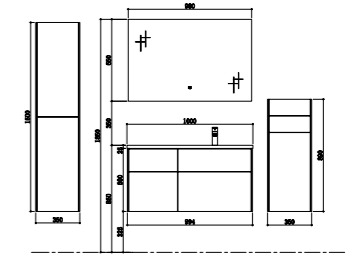

TY09110R

Artificial stone basin
Size: 1000*480*140mm

Basin cabinet
Size: 994*477*500mm

Mirror
Size: 980*35*650mm

Big side cabinet
Size: 350*280*1500mm

Small side cabinet
Size: 350*280*890mm