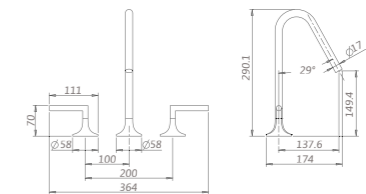

L: 1000-1500mm W: 700-1200mm

H: Standard Height 2000mm
(Customize size is available)

PTZ108-2M/LA1

Smart Toilet
Size: 684*408*464mm
Color: White

PWP0001-05

Basin faucet

Material: Brass

Finishes: Brushed Gunmetal