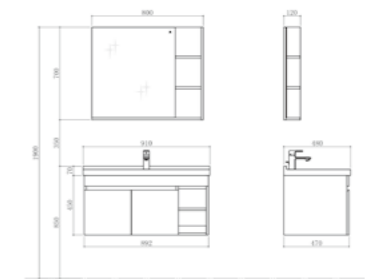

PY30207

PTB30107E [Ceramic Basin]
Size: 715*480*220mm
Color: White

PY30207-P [Basin Cabinet]
Size: 690*475*450mm
Color: Walnut+Oak

PY30207-J [Mirror Cabinet]
Size: 650*120*700mm
Color: Walnut+Oak

PWP0115-01 [Faucet]
Finishes: Chrome

PWX2201-01 [Waste]
Finishes: Chrome