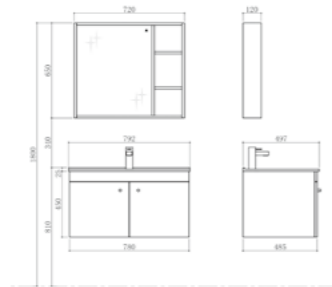

PY30708

PTB30008E [Ceramic Basin]
Size: 797*495*200mm
Color: White

PY30708-P [Basin Cabinet]
Size: 780*485*450mm
Color: Brown oak

PY30708-J [Mirror Cabinet]
Size: 720*120*650mm
Color: Brown oak

PWP0115-01 [Faucet]
Finishes: Chrome

PWX2211-01 [Waste]
Finishes: Chrome

PY30710

PTB30010E [Ceramic Basin]
Size: 1000*495*204mm
Color: White

PY30710-P [Basin Cabinet]
Size: 980*485*450mm
Color: Brown oak

PY30710-J [Mirror Cabinet]
Size: 920*120*650mm
Color: Brown oak

PWP0115-01 [Faucet]
Finishes: Chrome

PWX2211-01 [Waste]
Finishes: Chrome