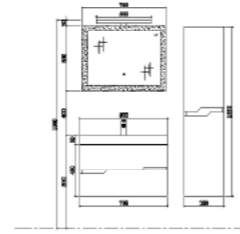

BATHROOM CABINET | A23

TY04406

Basin
Size: 600*480*125mm

Basin cabinet
Size: 596*478*480mm

Mirror cabinet
Size: 560*130*850mm

Side cabinet
Size: 360*250*1550mm

TY04408

Basin
Size: 800*480*125mm

Basin cabinet
Size: 796*478*480mm

Mirror cabinet
Size: 760*130*650mm

Side cabinet
Size: 360*250*1550mm

BATHROOM CABINET | A23

TY04410

Basin
Size: 1000*480*125mm

Basin cabinet
Size: 996*478*480mm

Mirror cabinet
Size: 960*130*650mm

Side cabinet
Size: 360*250*1550mm

TY04412

Basin
Size: 1200*480*125mm

Basin cabinet
Size: 1196*478*480mm

Mirror cabinet
Size: 1160*130*650mm

Side cabinet
Size: 360*250*1550mm