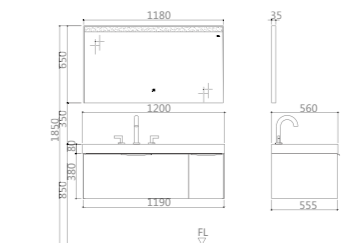

Tenne's bathroom cabinet is mainly made of luxury gray style, which is stable and comfortable. The simple line design looks so neat and clean. Gun gray beveled metal edging, gun gray handle, gun gray metal edging and gun-gray three-hole faucet gives people a visual enjoyment. Every detail highlights Tenne artistic pursuit of design.