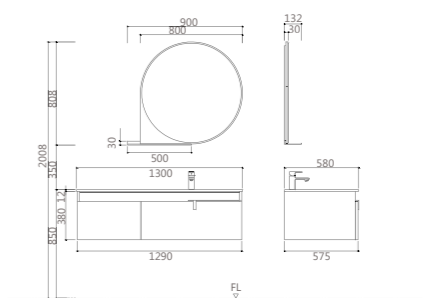

PY29413

PTC316 Ceramic Basin Size:600*400*181mm Color: White	PY29416-CB Shelf B Size:500*30*132mm Color: Brushed Gunmetal
PM29413 Sintered Stone counter top Size:1300*580*12mm Color: White gold	PWP2179-05 Faucet Finishes: Brushed Gunmetal
PY29413-P Basin cabinet Size:1290*575*380mm Color: Smoked iron+Matt noir	PWX0001-05 Waste Finishes: Brushed Gunmetal
PY29413-J Mirror Size: 800*30*800mm Color: Smoked iron+Glass