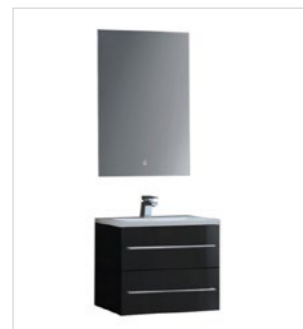

BATHROOM CABINET | A19

Favorite Finish

Dark Gray

TY06006

Basin
Size: 600*460*140mm

Basin cabinet
Size: 595*455*480mm

Mirror
Size: 580*650*35mm

Side cabinet
Size: 360*250*1550mm

TY06008

Basin
Size: 800*460*140mm

Basin cabinet
Size: 795*455*480mm

Mirror
Size: 780*650*35mm

Side cabinet
Size: 360*250*1550mm