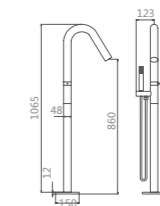

TWP0001-05 / FAUCET

Material: Brass
 Color: Brushed Gunmetal

TTZ112M/LA1 / SMART TOILET

Size: 679x389x460mm
 Color: White

TWG0514-02 / SHOWER

Material: Brass
 Color: Matt black

TWL1159A-05/TWL1159B-05 SHOWER