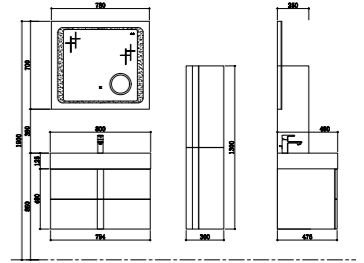

BATHROOM CABINET | A21

TY04604

Basin
Size: 400*270*125mm

Basin cabinet
Size: 394*265*480mm

Mirror
Size: 400*35*700mm

Side cabinet
Size: 300*250*1300mm

TY04605

Basin
Size: 500*270*125mm

Basin cabinet
Size: 494*265*480mm

Mirror
Size: 480*35*700mm

Side cabinet
Size: 300*250*1300mm

BATHROOM CABINET | A21

TY04606

Basin
Size: 600*480*125mm

Basin cabinet
Size: 594*476*480mm

Mirror
Size: 580*35*700mm

Side cabinet
Size: 300*250*1300mm

TY04608

Basin
Size: 800*480*125mm

Basin cabinet
Size: 794*476*480mm

Mirror
Size: 780*35*700mm

Side cabinet
Size: 300*250*1300mm