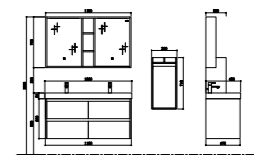

TY04412

Basin
Size: 1200*480*125mm

Basin cabinet
Size: 1188*472*550mm

Mirror cabinet
Size: 1180*140*700mm

Side cabinet
Size: 350*280*70mm