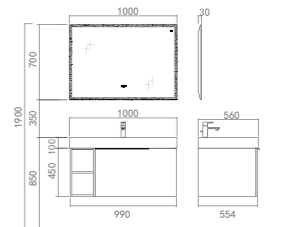

Malm

BATHROOM CABINET | A62

The bathroom cabinet is made of plywood, which is Waterproof and not easy to crack and deform. HD smart mirror with standard touch-switch LED light and anti-fog function. Resin basin is more anti-staining with higher hardness, scratch-resistant, easy to clean, no yellowing.

PY23310

PTC312 Ceramic Basin
Size:600*400*205mm
Color: White

PM23310 Quartz stone counter top
Size:1000*560*100mm
Color: White

PY23310-P Basin Cabinet
Size: 990*554*450mm
Color: Mocha black+Matt White

PY92010-j Mirror
Size:1000*30*700mm
Color: Clear

PWP2175-01 Faucet
Finishes: Chrome

PWX2201-01 Waste
Finishes: Chrome

PY23312

PTC312 Ceramic Basin
Size: 600*400*205mm
Color: White

PM23312 Quartz stone counter top
Size:1200*560*100mm
Color: White

PY23312-P Basin Cabinet
Size:1190*554*450mm
Color: Mocha black+Matt White

PY92008-j Mirror
Mirror: 800*30*700mm
Color: Clear

PY23312-D Side cabinet
Size:380*200*700mm
Color: Matt noir

PWP2175-01 Faucet
Finishes: Chrome

PWX2201-01 Waste
Finishes: Chrome