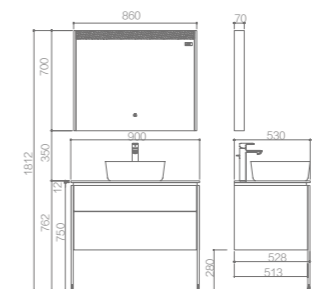

GUMUNDEN

BATHROOM CABINET | A73

Free standing design with arc metal cabinet legs and round Ceramic Basin. The main cabinet adopts a drawer design structure with no handle rebound, and the whole style is simple and elegant. The humanized safety corner slab countertop more safety to use.