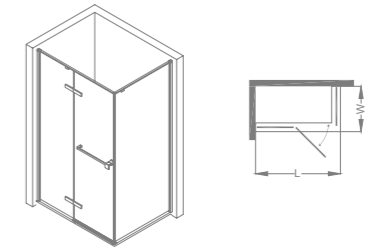

PL257-3FL

Rectangle shower enclosure

Rectangle shower enclosure,Pull door open(Stainless steel)
Standard: Clear Glass
Glass color options:Grey glass,various pattern lamination
Glass thickness thickness:8mm
Hardware finishes: Matt black
Hardware finishes options:Shine,Rose gold
Customized size range:
L: 1000-1400mm
W: 700-1200mm
H: Standard Height 2000mm
(Customize size is available)