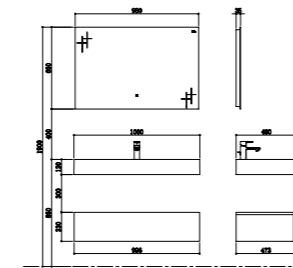

Mirror
Size: 780*35*650mm

TY04510

Basin
Size: 1000*480*138mm

Basin cabinet
Size: 996*473*230mm

Mirror
Size: 980*35*650mm

TY04514

Basin
Size: 1400*480*138mm

Basin cabinet
Size: 696*473*230mm