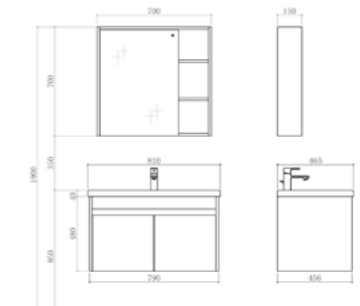

BATHROOM CABINET | A108

PY01106
PTB01106E [Ceramic Basin]
Size: 610*465*210mm
Color: White

PY01106-P [Basin Cabinet]
Size: 594*458*480mm
Color: Oak+Matt White

PY01106-J [Mirror Cabinet]
Size: 500*150*700mm
Color: Matt White

PWP0115-01 [Faucet]
Finishes: Chrome

PWX2211-01 [Waste]
Finishes: Chrome

PY01109
PTB01109E [Ceramic Basin]
Size: 900*465*210mm
Color: White

PY01109-P [Basin Cabinet]
Size: 894*458*480mm
Color: Oak+Matt White

PY01109-J [Mirror Cabinet]
Size: 900*150*700mm
Color: Oak+Matt White

PWP0115-01 [Faucet]
Finishes: Chrome

PWX2211-01 [Waste]
Finishes: Chrome

PY01108
PTB01108E [Ceramic Basin]
Size: 810*465*210mm
Color: White

PY01108-P [Basin Cabinet]
Size: 794*458*480mm
Color: Oak+Matt White

PY01108-J [Mirror Cabinet]
Size: 700*150*700mm
Color: Oak+Matt White

PWP0115-01 [Faucet]
Finishes: Chrome

PWX2211-01 [Waste]
Finishes: Chrome