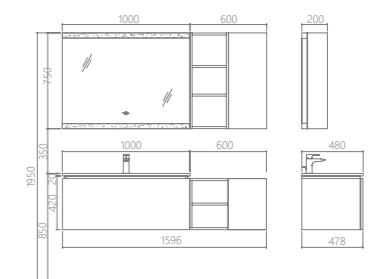

TY13110

- [Ceramic Basin] TJB07810E-01C / 1000x480x173mm / White
- [Basin Cabinet] TY13110-P / 996x478x420mm / Vintage oak+Matt White
- [Mirror] TY13110-J / 1000x45x750mm / Glass
- [Side cabinet] TY13110-D / 600x478x400mm / Vintage oak+Matt White
- [Side cabinet] TY13110-F / 600x200x750mm / Vintage oak+Matt White
- [Faucet] TWP2175-01 / Chrome
- [Waste] TWX2201-01 / Chrome