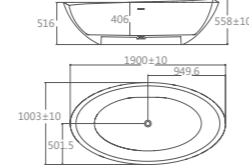

TTZ106M/LA1 / SMART TOILET

Size: 685x413x504mm
 Color: White

TJG53119-17 / BATHTUB

Size: 1900x1003x558mm
 Color: Matt White+Sandy gold

TWG0514-03 / SHOWER

Color: Rose gold

TL313-3FL / SHOWER ROOM

Rectangle shower enclosure, Pull door open
 Standard: Clear Glass
 Glass color options: Brown glass+Various pattern lamination
 Glass thickness: 8mm
 Hardware finishes: Brushed gold
 Hardware finishes options: Matt black
 Customized size range:
 L: 1000-1600mm
 W: 900-1200mm
 H: Standard Height 2000mm
 (Customize size is available)