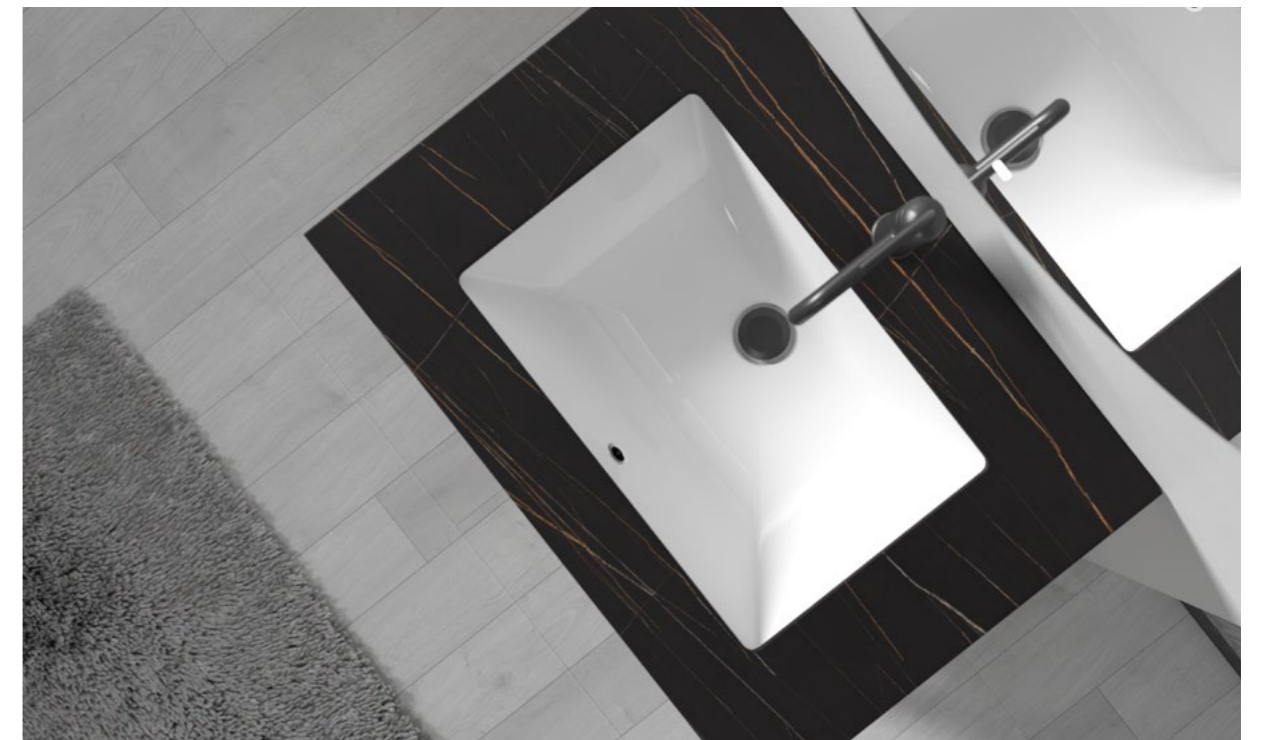

TY29108

- [Ceramic Basin] TTC312 / 600x400x205mm / White
- [Sintered Stone counter top] TM29108 / 800x560x60mm / Black gold
- [Basin Cabinet] TY29108-P / 790x555x790mm / Platinum ash
- [Mirror] TY08507-J / 700x30x700mm / Glass
- [Faucet] TWP2179-02 / Matt black
- [Waste] TWX2237-02 / Matt black