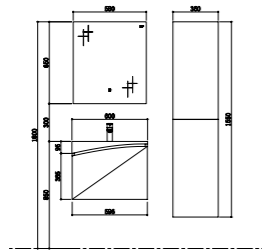

Size: 1596*460*450mm

TY08706

Basin
Size: 600*460*168mm

Basin cabinet
Size: 596*460*450mm

Mirror
Size: 580*30*650mm

Side cabinet
Size: 360*250*1550mm

TY08708

Basin
Size: 800*460*168mm