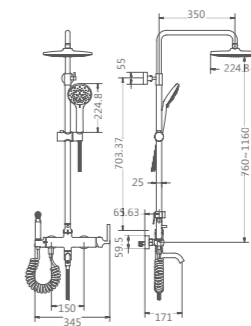

PWP2167-05 BASIN FAUCET

Material: Brass
 Finishes: Brushed Gunmetal

PTZ107M/LA1 SMART TOILET

Size: 689*395*468mm
 Color: Grey+White

PWL1161-05

Four-function shower
 Material: Brass
 Finishes: Brushed Gunmetal