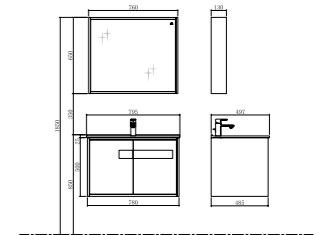

BATHROOM CABINET | A95

PY30908

PTB30008E [Ceramic Basin]
Size: 797*495*200mm
Color: White

PY30908-P [Basin Cabinet]
Size: 780*485*500mm
Color: Mocha black+Tingerine

PY30908-J [Mirror Cabinet]
Size: 760*130*650mm
Color: Matt Noir

PWP0115-01 [Faucet]
Finishes: Chrome

PWX2211-01 [Waste]
Finishes: Chrome