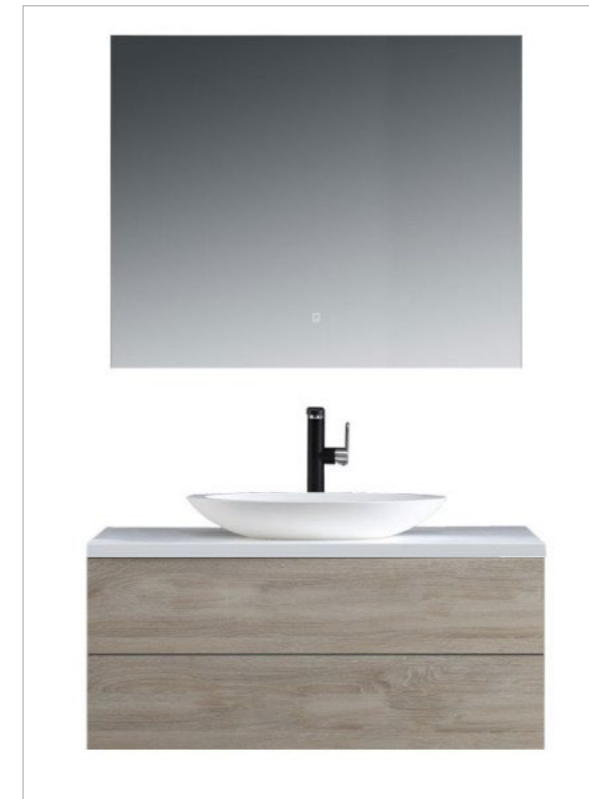

Size: 1596*476*460mm

BATHROOM CABINET | A16

TY06716

Solid surface basin
Size: 545*350*100mm

Solid surface counter top
Size: 1600*480*25mm

Basin cabinet
Size: 1596*476*460mm

Mirror
Size: 1580*35*650mm

TY06710