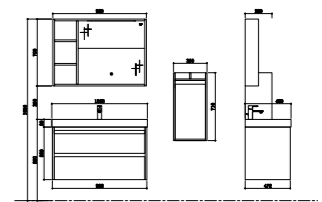

TY02410

Basin
Size: 1000*480*125mm

Basin cabinet
Size: 988*472*550mm

Mirror cabinet
Size: 980*140*800mm

Side cabinet
Size: 350*280*710mm