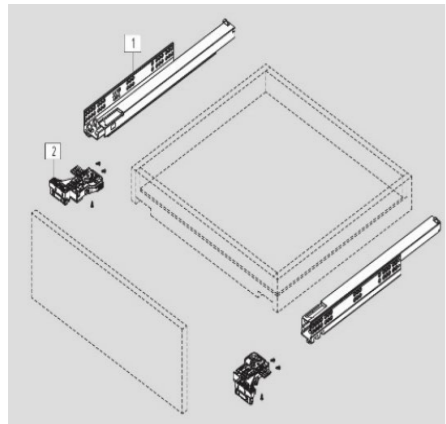

- 1.Clip on full extension;
- 2.Load capacity of 30KGS;
- 3.Quick assembly;
- 4.Synchronized concealed slide;
- 5.Smooth rolling mechanism;
- 6.Up & Down,Front & back, Left & Right 6 sides adjustment;

**MAX BEARING
30KGS DRAWER
SLIDER**