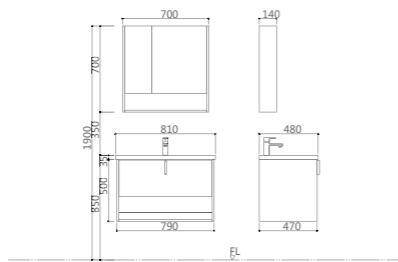

PY29608

PTB31308E Ceramic Basin
Size: 810*505*200mm
Color: White

PY29608-P Basin Cabinet
Size: 790*490*500mm
Color: Dark Walnut

PY29608-J Mirror Cabinet
Size: 700*140*700mm
Color: Dark Walnut

PWP2179-09 Faucet
Color: Brushed gold

PWX2237-09 Waste
Color: Brushed gold