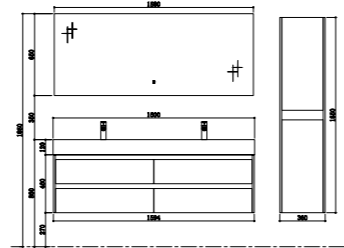

BATHROOM CABINET | A05

TY05316
Basin
Size: 1600*480*138mm
Basin cabinet
Size: 1594*477*460mm
Mirror
Size: 1580*35*650mm
Side cabinet
Size: 1550*360*266mm

TY05316L

Basin
Size: 1600*480*138mm
Basin cabinet
Size: 1594*477*460mm
Mirror
Size: 1580*35*650mm
Side cabinet
Size: 1550*360*266mm

Basin
Size: 1600*480*138mm
Basin cabinet
Size: 1594*477*460mm
Mirror
Size: 1580*35*650mm
Side cabinet
Size: 1550*360*266mm

Favorite Finish