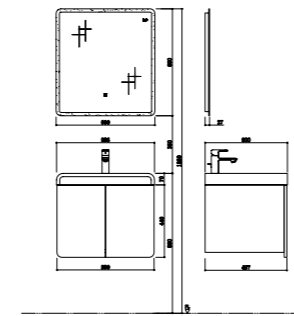

TY06206
Ceramic Basin
Size: 595*500*155mm
Basin Cabinet
Size: 590*497*440mm
Mirror
Size: 600*27*650mm