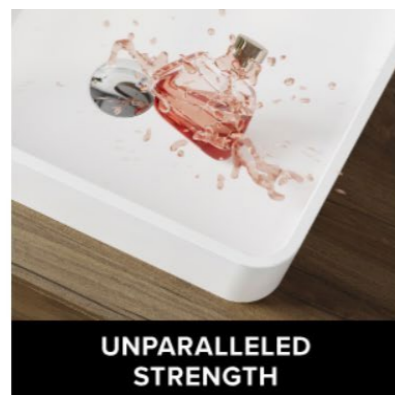

**ULTRA HYGIENIC
W/ NANOTECHNOLOGY**

**UNPARALLELED
STRENGTH**

Engineered for durability to withstand anything life throws at it. In drop testing comparisons, Kraus solid surface sinks stood up to impact where other sinks cracked and shattered