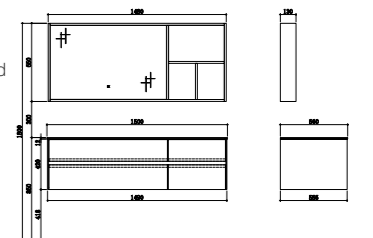

TY25315

[Ceramic Basin] TTC316 / 600x400x181mm / White
[Sintered Stone counter top] TM25315 / 1500x560x12mm / White gold
[Basin Cabinet] TY25315-P / 1490x555x420mm / Latte
[Mirror Cabinet] TY25315-J / 1480x130x650mm / Latte
[Faucet] TWP0001-05 / Brushed Gunmetal
[Waste] TWX0001-05 / Brushed Gunmetal