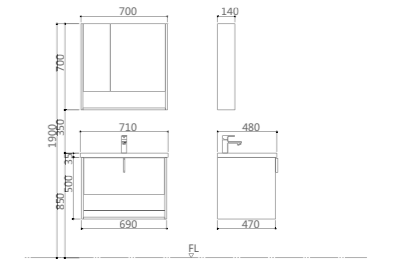

PY29607

PTB31307E Ceramic Basin
Size: 710*480*200mm
Color: White

PY29607-P Basin Cabinet
Size: 690*470*500mm
Color: Dark Walnut

PY29607-J Mirror Cabinet
Size: 700*140*700mm
Color: Dark Walnut

PWP2179-09 Faucet
Color: Brushed gold

PWX2237-09 Waste
Color: Brushed gold