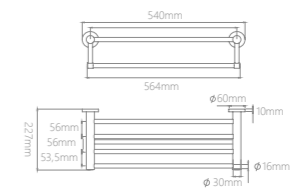

TWJ1382-06 / TOWEL RACK

Material: Brass+Stainless steel

Finishes: Matt White