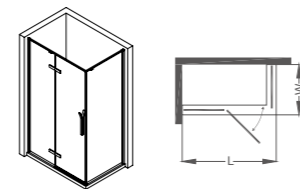

TY29816
BATHROOM CABINET

[Sintered Stone Basin (once-foam)] TM29816 / 1600x560x140mm / White gold
[Basin cabinet] TY29816-P / 1590x555x400mm / Matt White
[Mirror cabinet] TY29816-J / 1500x150x700mm / Matt White+Glass
[Faucet] TWP2188-06 / White

TTZ109PA0
SMART WALL-HUNG TOILET

Size: 600x370x401mm

Color :White

Function:

- 1.Seatcover heating
- 2.Shattaf adjust
- 3.Multi-function knob button
- 4.LED sensor night light
- 5.Smark thermostatic seat
- 6.Sit-off induction flushing
- 7.Buttocks washing
- 8.Bidet feature
- 9.Water pressure adjust
- 10.Massage cleaning
11. Water temperature adjust
- 12.Remote control
- 13.Seat sensing
- 14.IPX4 waterproof
- 15.Leakage Protection
- 16.Super swirl ceramic washing
- 17.Drying function

TL312-3FL / SHOWER ROOM

Rectangle shower enclosure,Pull door open

Standard: Clear Glass

Glass color options: Various pattern lamination

Glass thickness thickness:8mm

Hardware finishes: Matt black

Hardware finishes options:Shine,Matt White

Customized size range:

L: 1000-1500mm W:700-1200mm

H: Standard Height 2000mm

(Customize size is available)

TWP2188-06 / FAUCET

Material: Brass

Color: Matt White

TWL1156A-01/TWL1156B-01
CONCEALED SHOWER

Material: Brass

Finishes: Chrome

TWJ1382-06 / TOWEL RACK

Material: Brass+Stainless steel

Finishes: Matt White

TWJ1621-06 / TISSUE HOLDER

Material: Zinc alloy

Finishes: Matt White