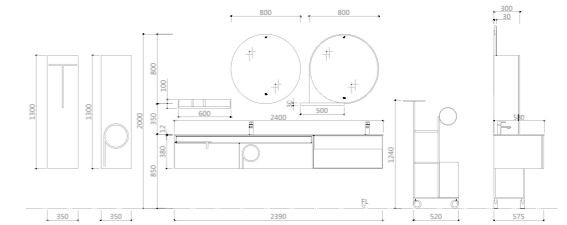

PY29524-CA Shelf A
 Size : 600*130*100mm
 Color: Hermes Orange+ Brushed

PY29416-CB Shelf B
 Size: 500*30*132mm
 Finishes: Brushed Gunmetal

PWP2167-05 Faucet
 Finishes: Brushed Gunmetal

PWX0001-05 Waste
 Finishes: Brushed Gunmetal