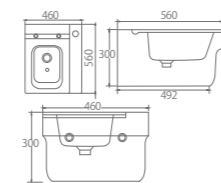

TJF106-01A WALL-MOUNTED BIDET

Size : 460x560x300mm
Material : Solid surface material
Color : Matt White