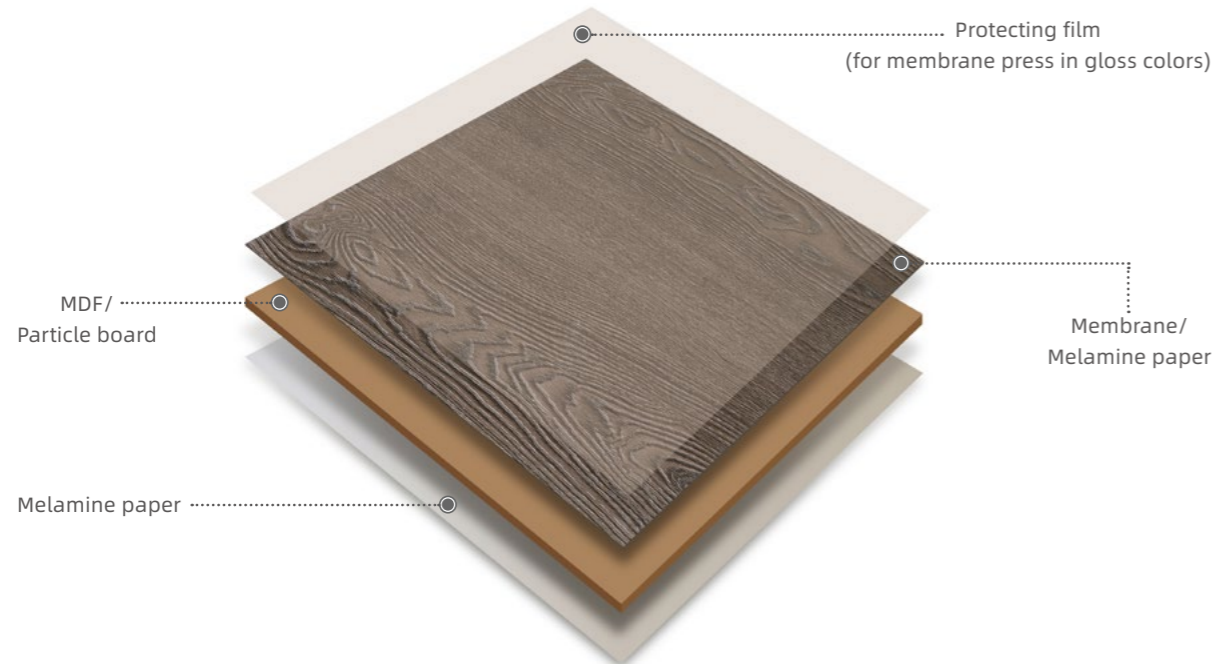

MDF:

The bathroom cabinets are made of environmental friendly & paint free E1-grade MDF. Surface durable & neither easily deformed or cracked. Mean easy-cleaning