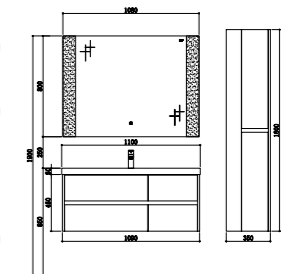

Side cabinet
Size: 1600*350*250mm

TY05911

Basin
Size: 1100*460*140mm

Basin cabinet
Size: 1090*455*450mm

Mirror
Size: 1080*35*800mm

Side cabinet
Size: 1600*350*250mm

TY05912

Basin
Size: 1200*460*140mm