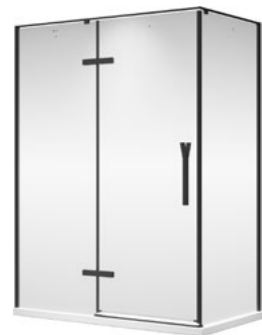

PY28716

PJC001 Quartz stone basin
Size: 700*400*146mm
Color: Matt black

PM28716 Sintered Stone counter top
Size: 1600*570*12mm
Color: Dark Ash

PY28716-P Basin Cabinet
Size: 1590*565*400mm
Color: Brown

PY28716-J Mirror
Size: 600*20*800mm
Color: Clear

PY28716-F Side cabinet
Size: 820*148*450mm
Color: Brown

PWP0001-05 Faucet
Finishes: Brushed Gunmetal

PWX0007-05 Waste
Finishes: Brushed Gunmetal