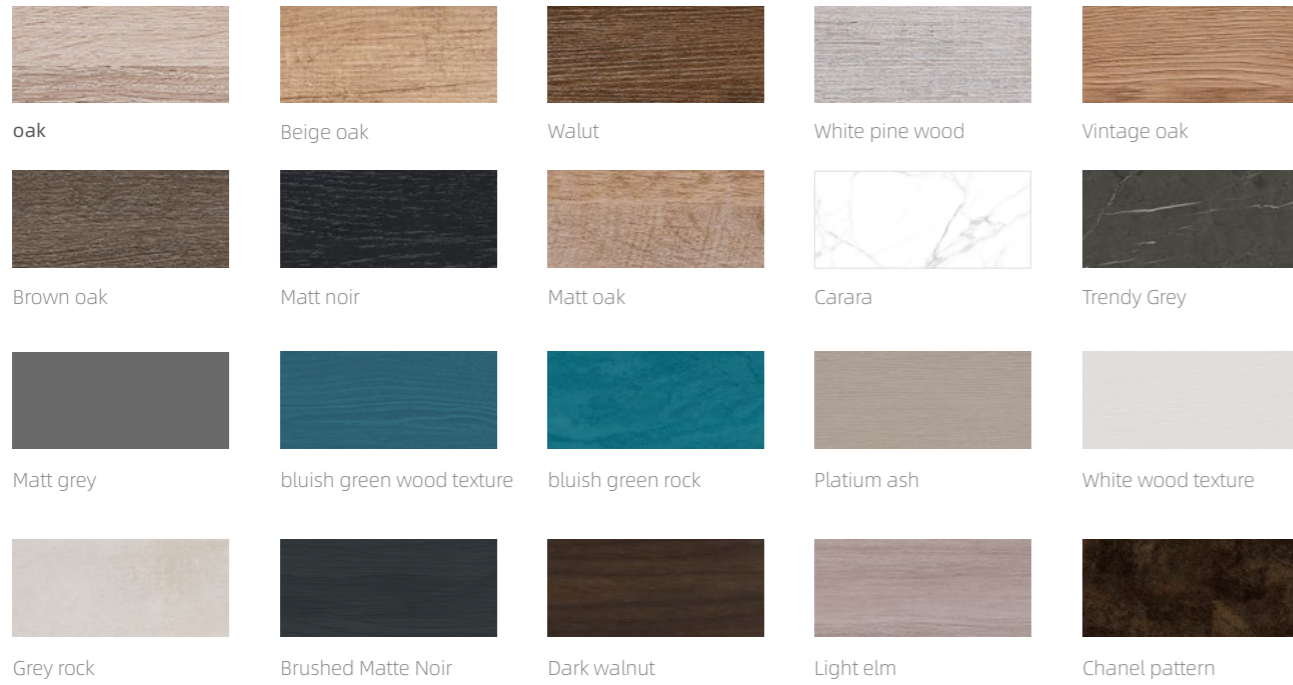

TY92306-J Mirror: 600*600*30mm
Color: Clear

Eco-friendly melamine finishes

Flawless Eco-friendly painting

Marble stone counter top

Sintered stone counter top