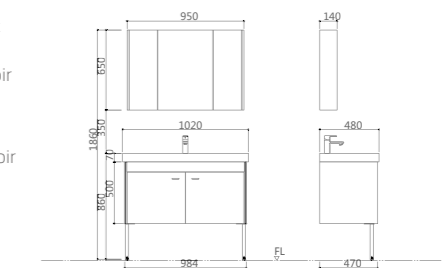

PTB30110E Ceramic Basin
Size: 1020*485*220mm
Color: White
PY29710-P Basin Cabinet
Size : 984*470*790mm
Color:Brushed Matte Noir
PY29710-J Mirror Cabinet
Size: 950*140*650mm
Color: Brushed Matte Noir
PWP2179-02 Faucet
Finishes:Matt black
PWX2237-02 Waste
Color:Matt black

PY29708