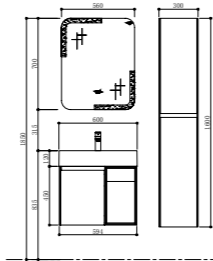

TY03606

Basin
Size: 600*480*138mm

Basin cabinet
Size: 594*477*450mm

Mirror
Size: 560*27*700mm

Side cabinet
Size: 300*250*1600mm