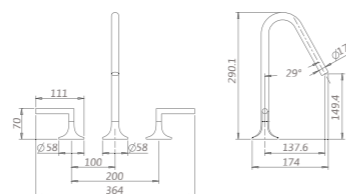

TWP0001-05 / FAUCET

Material: Brass
 Color: Brushed Gunmetal

TTZ112M/LA1 / SMART TOILET

Size: 679x389x460mm
 Color: White

TWG0514-02 / SHOWER

Material: Brass
 Color: Matt black

TWL1159A-05/TWL1159B-05 SHOWER