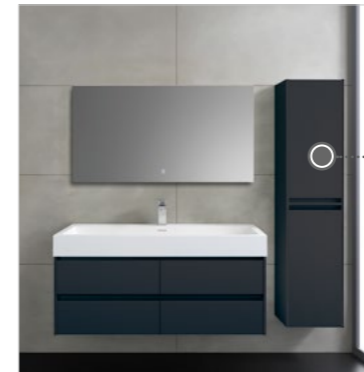

BATHROOM CABINET | A05

TY05316
Basin
Size: 1600*480*138mm
Basin cabinet
Size: 1594*477*460mm
Mirror
Size: 1580*35*650mm
Side cabinet
Size: 1550*360*266mm

Basin
Size: 1600*480*138mm
Basin cabinet
Size: 1594*477*460mm
Mirror
Size: 1580*35*650mm
Side cabinet
Size: 1550*360*266mm

Basin
Size: 1600*480*138mm
Basin cabinet
Size: 1594*477*460mm
Mirror
Size: 1580*35*650mm
Side cabinet
Size: 1550*360*266mm

Favorite Finish