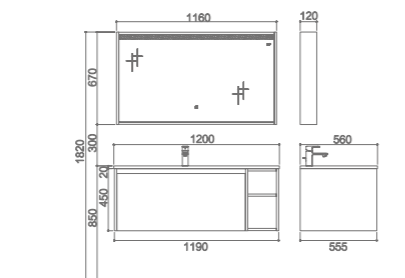

TY24812

- [Ceramic Basin] TTC312 / 600x400x205mm / White
- [Sintered Stone counter top] TM24812 / 1200x560x12mm / Dark Ash
- [Basin Cabinet] TY24812-P / 1190x555x450mm / Trendy Grey
- [Mirror Cabinet] TY24812-J / 1160x120x670mm / Trendy Grey
- [Faucet] TWP2175-01 / Chrome
- [Waste] TWX2201-01 / Chrome