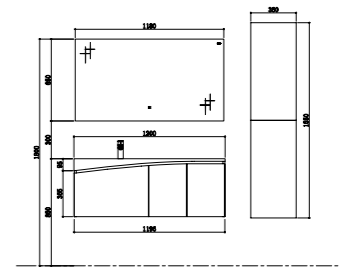

Basin cabinet
Size: 796*460*450mm

Mirror
Size: 780*30*650mm

Side cabinet
Size: 360*250*1550mm

TY08712

Basin
Size: 1200*460*168mm

Basin cabinet
Size: 1196*460*450mm

Mirror
Size: 1180*30*650mm

Side cabinet
Size: 360*266*1550mm