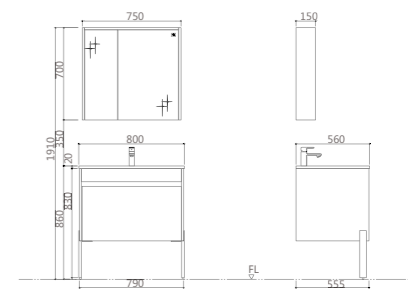

PY26108

PTC312 Ceramic Basin
Size:600*400*205mm
Color: White

PM26108 Sintered Stone counter top
Size:800*560*12mm
Color: Black gold

PY26108-P Basin Cabinet
Size:790*555*830mm
Color:Dark green+Brushed Matte Noir

PY00608-JB Mirror Cabinet
Size:750*150*700mm
Color: Brushed Matte Noir

PWP2179-02 Faucet
Finishes:Matt black

PWX2237-02 Waste
Finishes:Matt black