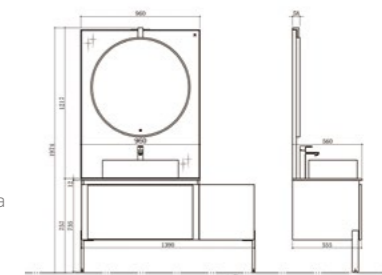

PY28514

PTA179 Ceramic Basin
Size: 560*390*140mm
Color: Light grey

PM28514 Sintered Stone counter top
Size: 960*560*12mm
Color: Dark Ash

PY28514-P Basin Cabinet
Size: 1390*555*735mm
Color: Brown

PY28514-J Mirror
Size: 960*58*1217mm
Color: Clear+ Brushed Gunmeta

PWP2176-05 Faucet
Finishes: Brushed Gunmetal

PWX2436-05Waste
Finishes: Brushed Gunmetal