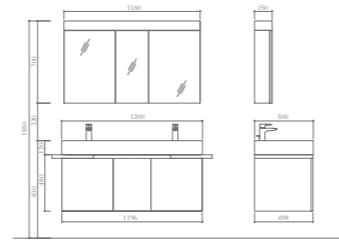

TY13212

[Solid surface Basin] TJB07912B-01A / 1200x500x120mm / Matt White
[Basin Cabinet] TY13212-P / 1196x498x480mm / Glossy White
[Mirror Cabinet] TY13212-J / 1160x150x700mm / Glossy White
[Faucet] TWP2175-02 / Matt black
[Waste] TWX2211-01 / Chrome