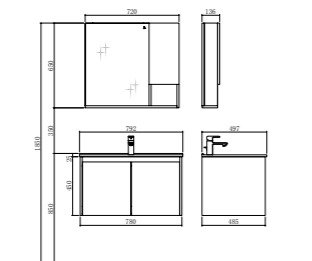

PY30808

PTB30008E [Ceramic Basin]
Size: 797*495*200mm
Color: White

PY30808-P [Basin Cabinet]
Size: 780*485*450mm
Color: Vintage oak

PY30808-J [Mirror Cabinet]
Size: 720*136*650mm
Color: Vintage oak

PWP0115-01 [Faucet]
Finishes: Chrome

PWX2201-01 [Waste]
Finishes: Chrome

PY30810

PTB30010E [Ceramic Basin]
Size: 1000*495*204mm
Color: White

PY30810-P [Basin Cabinet]
Size: 980*485*450mm
Color: Vintage oak

PY30810-J [Mirror Cabinet]
Size: 930*136*650mm
Color: Vintage oak

PWP0115-01 [Faucet]
Finishes: Chrome

PWX2201-01 [Waste]
Finishes: Chrome