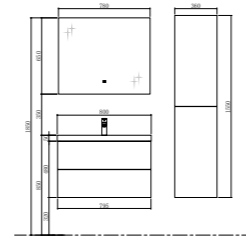

Basin
Size: 800*460*140mm

Basin cabinet
Size: 795*455*480mm

Mirror
Size: 780*650*35mm

Side cabinet
Size: 360*250*1550mm

TY06410