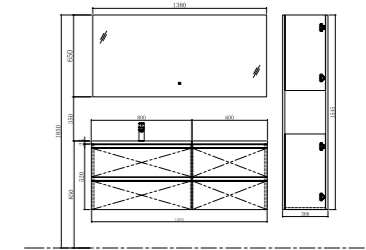

TY09414L

Artificial stone Basin
Size: 800*480*138mm

Top Board
Size: 600*480*25mm

Basin cabinet
Size: 1393*477*520mm

Mirror
Size: 1180*35*650mm

Side cabinet
Size: 360*250*1545mm

TY09416

Artificial stone Basin
Size: 800*480*138mm