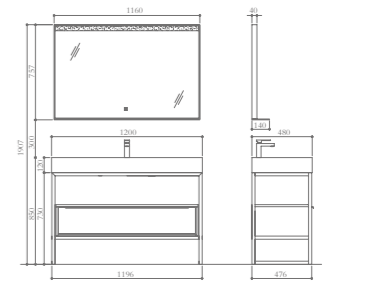

TY05212

- [Corian Cabinet] TJB04512E-01A / 1200x480x138mm / Matt White
- [Basin Cabinet] TY05212-P / 1196x476x730mm / Matt oak+Matt black
- [Mirror] TY05212-j / 1160x140x750mm / Matt black
- [Faucet] TWP2175-02 / Matt black
- [Corian Waste] TWX2227-06 / Matt White