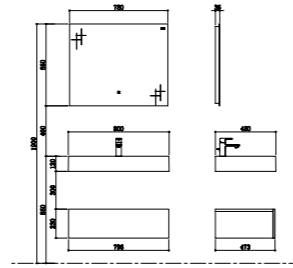

Mirror
Size: 780*35*650mm

TY04510

Basin
Size: 1000*480*138mm

Basin cabinet
Size: 996*473*230mm

Mirror
Size: 980*35*650mm

TY04514

Basin
Size: 1400*480*138mm

Basin cabinet
Size: 696*473*230mm