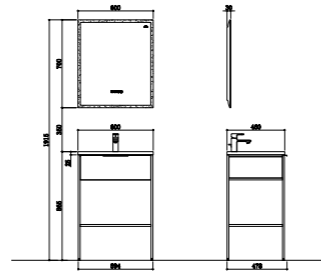

BATHROOM CABINET | A24

TY08906

Basin
Size: 600*460*135mm

Basin cabinet
Size: 594*457*840mm

Mirror
Size: 600*27*700mm

TY08907

Basin
Size: 770*460*135mm

Basin cabinet
Size: 764*458*840mm