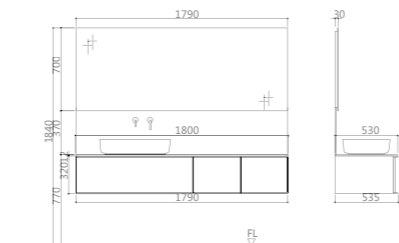

TY27318

- [Ceramic Basin] TTA178 / 560x390x140mm / Matt black
- [Sintered Stone counter top] TM27318A / 1800x530x12mm / Black gold
- [Sintered Stone counter top] TM27318B / 1790x400x12mm / Black gold
- [Basin Cabinet] TY27318-P / 1790x535x320mm / Jadeite
- [Mirror] TY27318-J / 1790x30x700 / Glass
- [Faucet] TWP2194-02 / Matt black
- [Waste] TWX2436-02 / Matt black