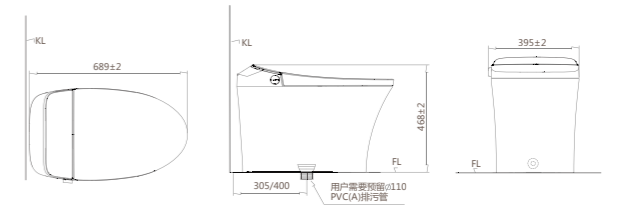

PTZ107M/LA1 SMART TOILET

Size: 689*395*468mm
Color: Grey+White