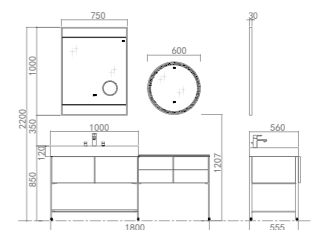

PY23718

PM23718 Sintered Stone Basin (once-foam)
Size: 1000*560*120mm
Color: Dark Ash

PY23718-P Basin Cabinet
Size: 995*555*730mm
Color: Sapphire blue+rose gold

PY23718-G Make up cabinet
Size: 805*555*730mm
Color: Sapphire blue+rose gold

PY23718-JA Mirror
Size: 750*30*1000mm
Color: Rose gold

PY23718-JB Mirror
Size: 600*30*600mm
Color: rose gold

PWP0199-03 Faucet
Finishes: Rose gold

PWX2217-01 Waste
Finishes: Chrome