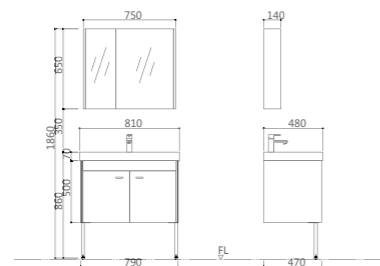

PTB30108E Ceramic Basin
Size: 815*480*220mm
Color: White
PY29708-P Basin Cabinet
Size: 790*470*790mm
Color:Brushed Matte Noir
PY29708-J Mirror Cabinet
Size: 750*140*650mm
Color: Brushed Matte Noir
PWP2179-02 Faucet
Finishes:Matt black
PWX2237-02 Waste
Color:Matt black