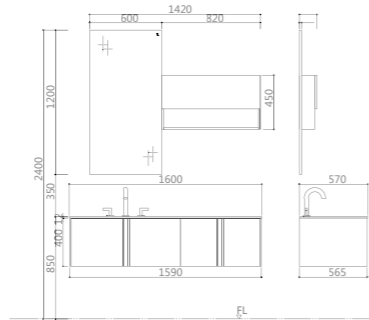

PY28716

PJC001 Quartz stone basin
Size: 700*400*146mm
Color: Matt black

PM28716 Sintered Stone counter top
Size: 1600*570*12mm
Color: Dark Ash

PY28716-P Basin Cabinet
Size: 1590*565*400mm
Color: Brown

PY28716-J Mirror
Size: 600*20*800mm
Color: Clear

PY28716-F Side cabinet
Size: 820*148*450mm
Color: Brown

PWP0001-05 Faucet
Finishes: Brushed Gunmetal

PWX0007-05 Waste
Finishes: Brushed Gunmetal

PL312-3FL

Rectangle shower enclosure

Rectangle shower enclosure, Pull door open (Stainless steel)

Standard: Clear Glass

Glass color options: Various pattern lamination

Glass thickness: 8mm

Hardware finishes: Matt black

Hardware finishes options: Shine, Matt White

L: 1000-1500mm W: 700-1200mm

H: Standard Height 2000mm
(Customize size is available)