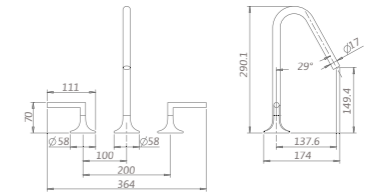

PWP0001-02

Basin faucet
Material: Brass
Color: Matt black