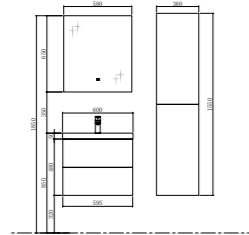

Basin
Size: 600*460*140mm

Basin cabinet
Size: 595*455*480mm

Mirror
Size: 580*650*35mm

Side cabinet
Size: 360*250*1550mm