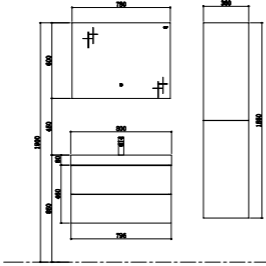

TY04812
Basin
Size: 1200*480*125mm
Basin cabinet
Size: 1196*476*460mm
Mirror
Size: 1180*35*600mm
Side cabinet
Size: 360*250*1550mm