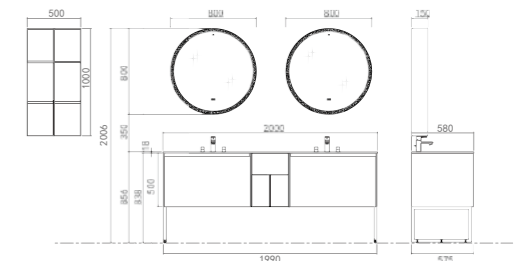

PY21520

PTC316 Ceramic Basin
Size: 600*400*181mm
Color: White

PM21520 Quartz stone counter top
Size: 2000*580*18mm
Color: Marble grain

PY21520-PA Basin Cabinet A
Size: 820*575*838mm
Color: Matt White

PY21520-PB Basin Cabinet B
Size: 820*575*838mm
Color: Matt White

PY21520-C Metal shelf
Size: 350*575*500mm
Color: Matt White

PY92308-J Mirror
Size: 800*30*800mm
Color: Clear

PY21520-F Side cabinet
Size: 250*150*1000mm
Color: Matt White

PWP0199-01 Faucet
Finished: Chrome

PWX2211-01 Waste
Finished: Chrome