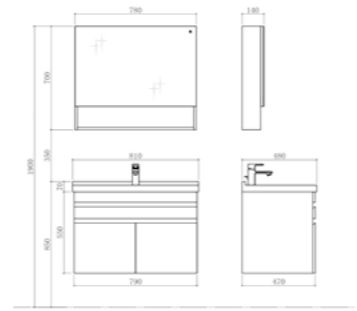

PY30308

PTB30108E [Ceramic Basin]
Size: 815*480*220mm
Color: White

PY30308-P [Basin Cabinet]
Size: 790*475*550mm
Color: Beige Oak+Brown oak

PY30308-J [Mirror Cabinet]
Size: 780*140*700mm
Color: Beige Oak

PWP0115-01 [Faucet]
Finishes: Chrome

PWX2201-01 [Waste]
Finishes: Chrome

PY30310

PTB30110E [Ceramic Basin]
Size: 1020*485*220mm
Color: White

PY30310-P [Basin Cabinet]
Size: 1000*475*550mm
Color: Beige Oak+Brown oak

PY30310-J [Mirror Cabinet]
Size: 980*140*700mm
Color: Beige Oak

PWP0115-01 [Faucet]
Finishes: Chrome

PWX2201-01 [Waste]
Finishes: Chrome