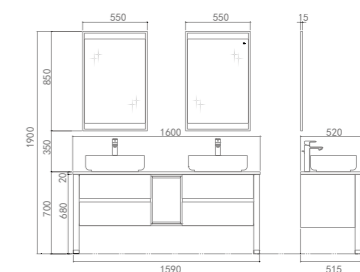

PY21216

PTA149 Ceramic Basin
Size: 500*390*140mm
Color: White

PM21216 Marble counter top
Size: 1600*520*20mm
Color: Fires stone black color

PY21216-P Basin Cabinet
Size: 1592*515*680mm
Color: Sapphire blue+Matt Noir

PY21216-J Mirror
Size: 550*15*850mm
Color: Antique Brass

PWP2180-09 Faucet
Finishes: Brushed gold

PWX2436-09 Waste
Finishes: Brushed gold