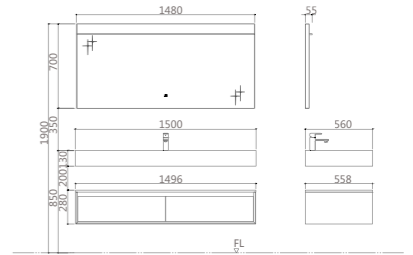

PY31415

PM31415 Sintered Stone Basin
Size: 1500*560*140mm
Color: White gold

PY31415-P Basin Cabinet
Basin Cabinet : 1496*558*280mm
Color:Matt White+Brushed gold

PY31415-J Mirror
Size: 1480*55*700mm
Color: Clear+Brushed gold

PWP0001-09 Faucet
Finishes:Brushed gold