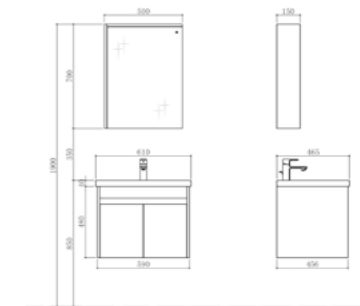

BATHROOM CABINET | A108

PY01106
PTB01106E [Ceramic Basin]
Size: 610*465*210mm
Color: White

PY01106-P [Basin Cabinet]
Size: 594*458*480mm
Color: Oak+Matt White

PY01106-J [Mirror Cabinet]
Size: 500*150*700mm
Color: Matt White

PWP0115-01 [Faucet]
Finishes: Chrome

PWX2211-01 [Waste]
Finishes: Chrome

PY01109
PTB01109E [Ceramic Basin]
Size: 900*465*210mm
Color: White

PY01109-P [Basin Cabinet]
Size: 894*458*480mm
Color: Oak+Matt White

PY01109-J [Mirror Cabinet]
Size: 900*150*700mm
Color: Oak+Matt White

PWP0115-01 [Faucet]
Finishes: Chrome

PWX2211-01 [Waste]
Finishes: Chrome

PY01108
PTB01108E [Ceramic Basin]
Size: 810*465*210mm
Color: White

PY01108-P [Basin Cabinet]
Size: 794*458*480mm
Color: Oak+Matt White

PY01108-J [Mirror Cabinet]
Size: 700*150*700mm
Color: Oak+Matt White

PWP0115-01 [Faucet]
Finishes: Chrome

PWX2211-01 [Waste]
Finishes: Chrome