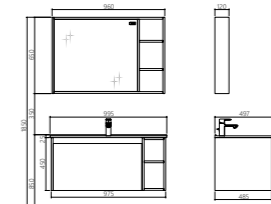

TY31010

[Ceramic Basin] TTB30010E / 1000x495x204mm / White
[Basin Cabinet] TY31010-P / 975x485x450mm / Platium ash
[Mirror Cabinet] TY31010-J / 960x120x650mm / Platium ash
[Faucet] TWP2179-01 / Chrome
[Waste] TWX2201-01 / Chrome