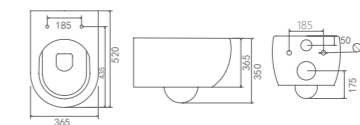

Size: 520x365x350mm
 Material: Ceramic
 Color: White

TTA123 / CERAMIC BASIN

Size: 440x440x140mm
 Material: Ceramic
 Color: White

TWP2147-01 / BASIN FAUCET

Material: Brass
 Color: Chrome

TWL1116-01 / SHOWER