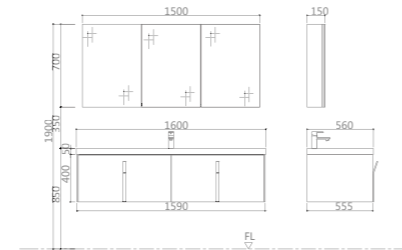

TTZ109PA0
SMART WALL-HUNG TOILET

Size: 600x370x401mm

Color :White

Function:

- 1.Seatcover heating
- 2.Shattaf adjust
- 3.Multi-function knob button
- 4.LED sensor night light
- 5.Smark thermostatic seat
- 6.Sit-off induction flushing
- 7.Buttocks washing
- 8.Bidet feature
- 9.Water pressure adjust
- 10.Massage cleaning
11. Water temperature adjust
- 12.Remote control
- 13.Seat sensing
- 14.IPX4 waterproof
- 15.Leakage Protection
- 16.Super swirl ceramic washing
- 17.Drying function