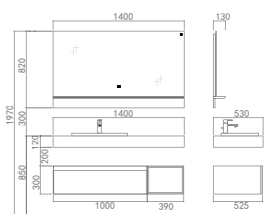

PY24114

PTQ218E Ceramic Basin
Size: 600*400*160mm
Color: White

PM24114 Quartz stone counter top
Size: 1400*530*120mm
Color: Marble grain

PY24114-P Basin Cabinet
Size: 1390*525*300mm
Color: Brown oak+Smoked iron

PY24114-J Mirror
Size: 1400*130*820mm
Color: Brown oak+Smoked iron

PWP2148-02 Faucet

Finishes: Matt black

PWX2237-02 Waste

Finishes: Matt black