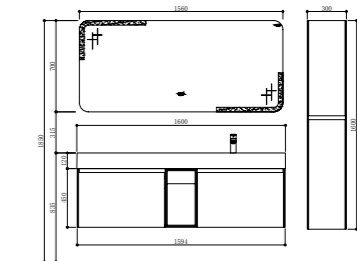

Basin
Size: 1600*480*138mm

Basin cabinet
Size: 1594*477*450mm

Mirror
Size: 1560*27*700mm

Side cabinet
Size: 300*250*1600mm