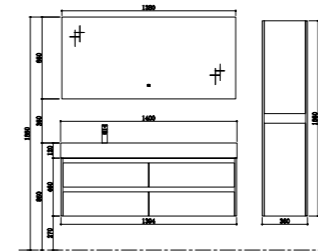

TY05314
 Basin
 Size: 1400*480*138mm
 Basin cabinet
 Size: 1394*477*460mm
 Mirror
 Size: 1380*35*650mm
 Side cabinet
 Size: 1550*360*266mm

TY05314L
 Basin
 Size: 1400*480*138mm
 Basin cabinet
 Size: 1394*477*460mm
 Mirror
 Size: 1380*35*650mm
 Side cabinet
 Size: 1550*360*266mm