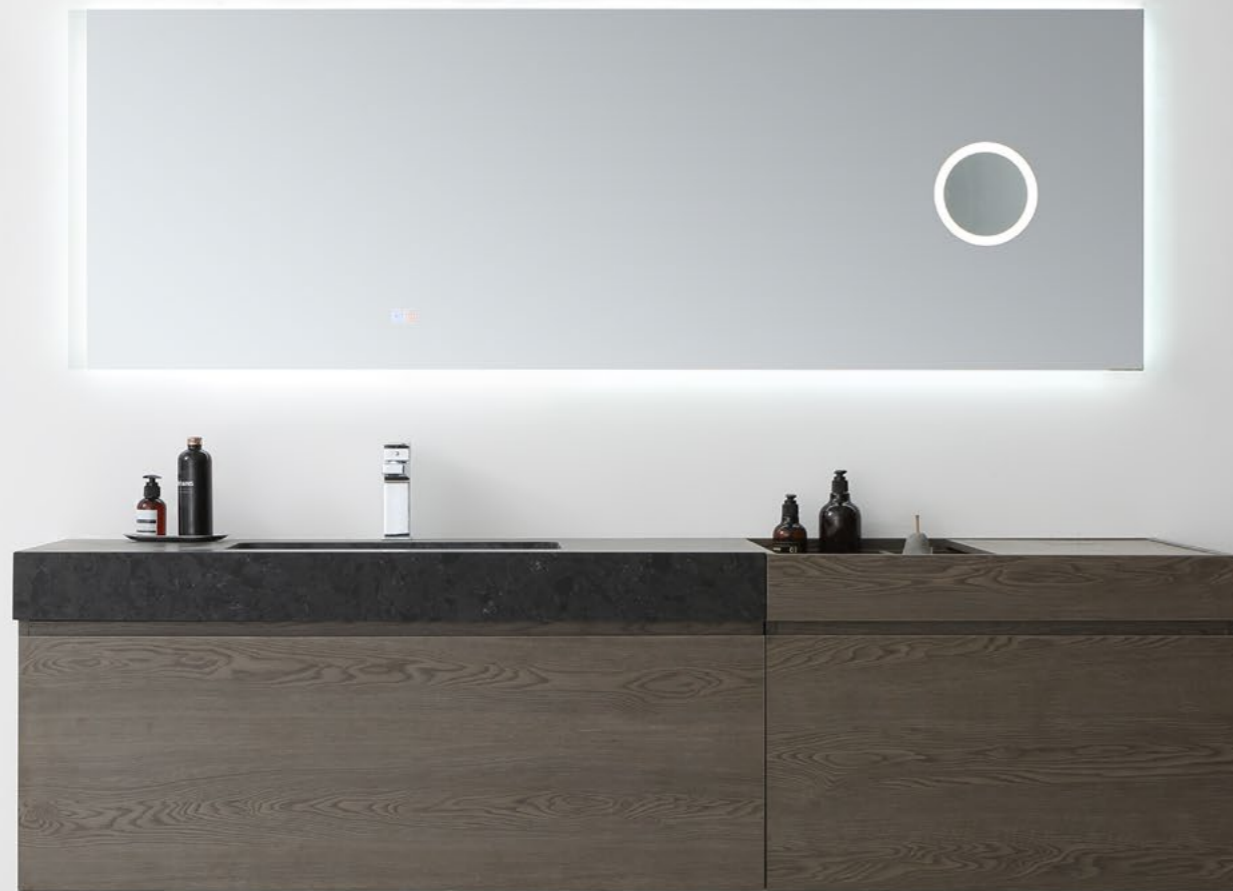

Glenorno

BATHROOM CABINET | A45

Minimal design with a large storage space. In Gleno series bathroom cabinets, the main cabinet with large drawer storage space, side cabinets with unique storage design, subdivision of different storage. Enjoying nature is flexible enough called life.