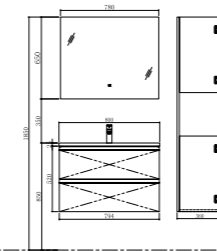

TY09408
Artificial stone Basin
Size: 800*480*138mm
Basin cabinet
Size: 794*477*520mm
Mirror
Size: 780*35*650mm
Side cabinet
Size: 360*250*1545mm