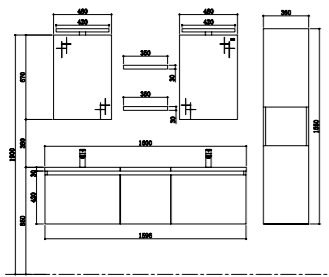

Side cabinet
Size: 360*250*1550mm

TY04316

Basin
Size: 600*480*145mm

Top Board
Size: 400*480*30mm

Shelf
Size: 350*120*35mm

Basin cabinet
Size: 1596*478*420mm

Mirror cabinet
Size: 460*164*720mm

Side cabinet
Size: 360*250*1550mm