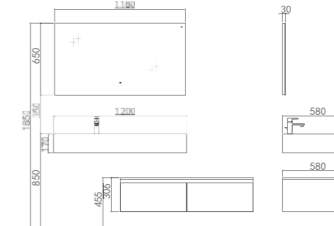

PY21812

PTC316 Ceramic Basin
Size: 600*400*181mm
Color: White

PM21812 Quartz stone counter top
Size: 1200*580*170mm
Color: Marble grain

PY21812-P Basin Cabinet
Size: 1200*580*306mm
Color: Carara

PY21812-J Mirror
Size: 1180*30*650mm
Color: Clear

PWP2175-02 Faucet
Finishes: Matt black

PWX2237-02 Waste
Finishes: Matt black