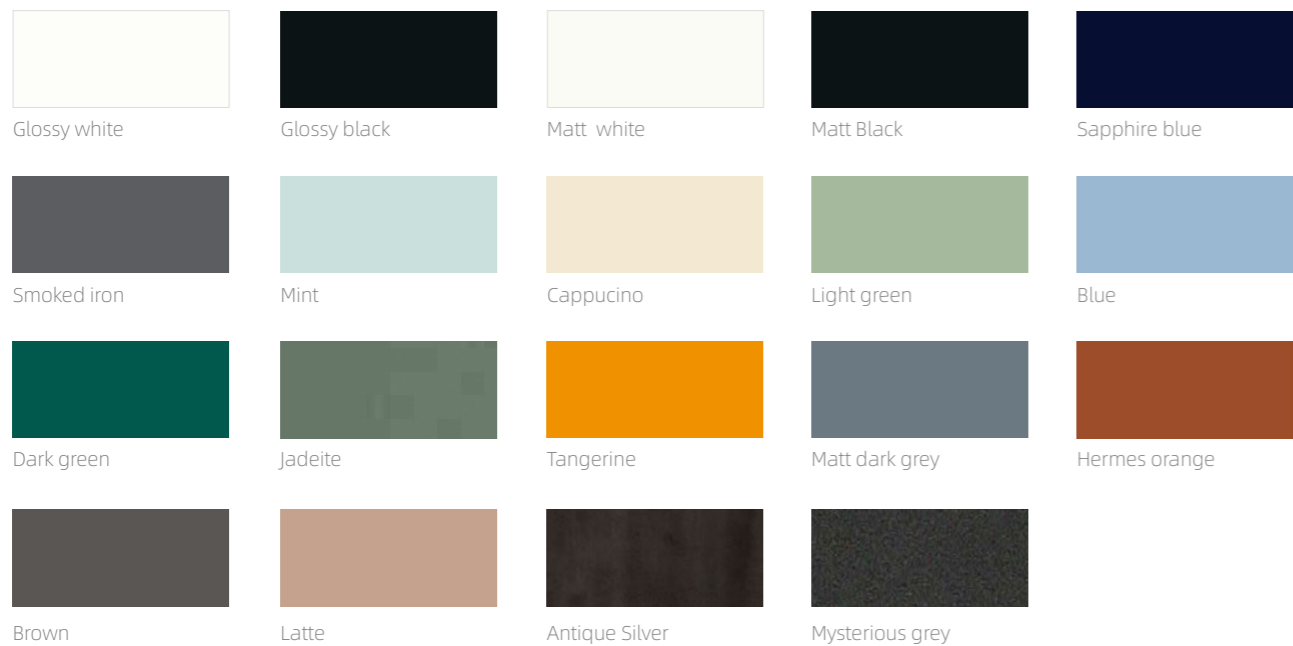

TY92306-J Mirror: 600*600*30mm
Color: Clear

Eco-friendly melamine finishes

Flawless Eco-friendly painting

Marble stone counter top

Sintered stone counter top