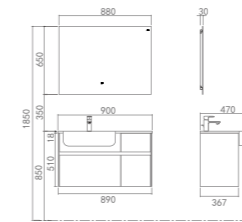

PY08309L

PJB08309LE-03A Solid surface basin
Size: 900*470*168mm
Color: Semi-glossy

PY08309L-P Basin Cabinet
Size: 890*367*510mm
Color: Mint

PY08309L-J Mirror
Size: 880*30*650mm
Color: Clear

PWP2148-01 Faucet
Finishes: Chrome

PWX2201-01 Waste
Finishes: Chrome