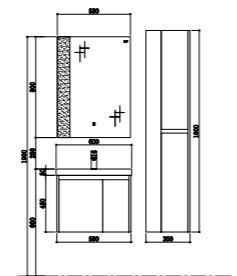

TY05906

Basin
Size: 600*460*140mm

Basin cabinet
Size: 590*455*450mm

Mirror
Size: 580*35*800mm

Side cabinet
Size: 1600*350*250mm