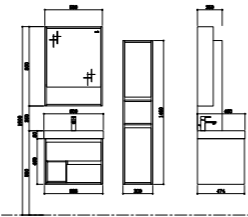

BATHROOM CABINET | A25

TY03306

Basin
Size: 600*480*125mm

Basin cabinet
Size: 588*474*460mm

Mirror cabinet
Size: 580*160*800mm

Side cabinet
Size: 300*250*1450mm

TY03310

Basin
Size: 1000*480*125mm

Basin cabinet
Size: 988*474*460mm

Mirror cabinet
Size: 980*160*800mm

Side cabinet
Size: 300*250*1450mm

TY03312

Basin
Size: 1200*480*125mm

Basin cabinet
Size: 1188*474*460mm

Mirror cabinet
Size: 1160*160*800mm

Side cabinet
Size: 300*250*1450mm

TY03308

Basin
Size: 800*480*125mm

Basin cabinet
Size: 788*474*460mm

Mirror cabinet
Size: 780*160*800mm

Side cabinet
Size: 300*250*1450mm