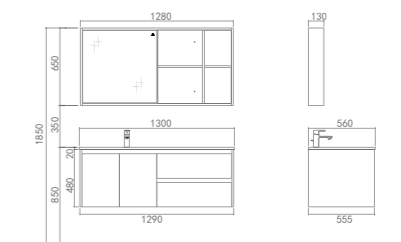

PY20913

PTC312 Ceramic Basin
Size: 600*400*205mm
Color: White

PM20913 Marble counter top
Size: 1300*560*20mm
Color: Black Fire stone

PY20913-P Basin Cabinet
Size: 1290*555*480mm
Color: Brown oak

PY20913-J Mirror Cabinet
Size: 1280*130*650mm
Color: Brown oak

PWP0170-01 Faucet
Finishes: Chrome

PWX2201-01 Waste
Finishes: Chrome