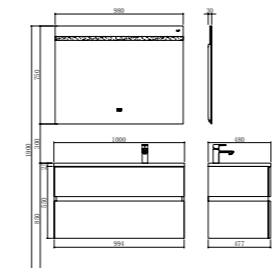

TY07010

Basin
Size: 1000*480*140mm

Basin cabinet
Size: 994*477*550mm

Mirror
Size: 980*30*750mm