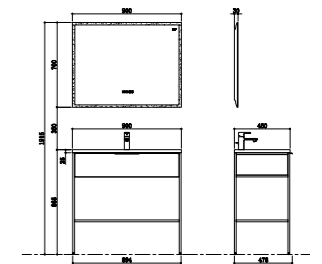

Mirror
Size: 700*30*700mm

BATHROOM CABINET | A24

TY08909

Basin
Size: 900*460*135mm

Basin cabinet
Size: 894*478*840mm

Mirror
Size: 900*30*700mm

BATHROOM CABINET | A24

TY08910