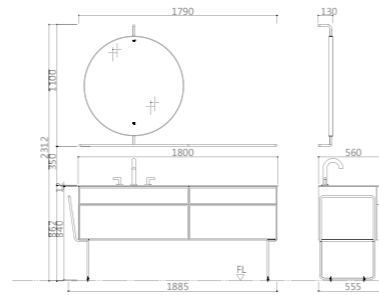

TY27418 / BATHROOM CABINET

[Basin] TTC316 / 600x400x181mm / White
[Sintered Stone counter top] TM27418 / 1800x560x12mm / Dark Ash
[Basin cabinet] TY27418-P / 1885x555x840mm / Brown
[Mirror] TY27418-J / 1790x130x1100mm / Glass+ Brushed Gun Metal
[Faucet] TWP0001-05 / Brushed Gunmetal
[Waste] TWX0001-05 / Brushed Gunmetal

TJG52718-22 / BATHTUB

Size: 1800x750x800mm
Color: Metal Zinc