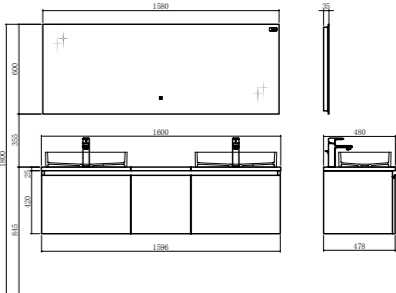

TY06816C

Solid surface basin
Size: 545*350*100mm

Solid surface counter top
Size: 1600*480*25mm

Basin cabinet
Size: 1596*478*420mm

Mirror
Size: 1580*35*600mm