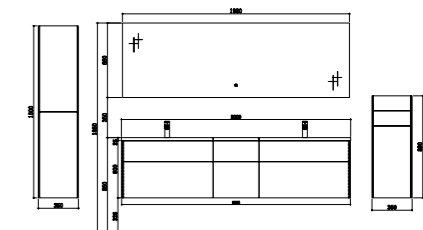

TY09120
Basin
Size: 800*480*140mm
color: White
Top Board
Size: 600*480*25mm
Basin cabinet
Size: 1994*477*500mm
Mirror
Size: 1980*35*650mm