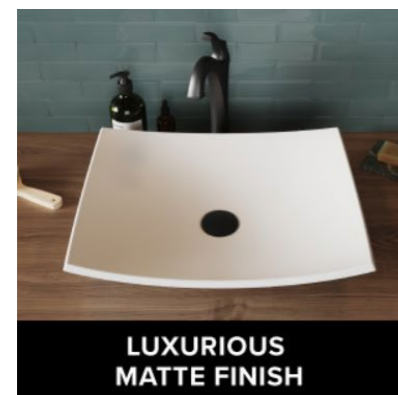

PROPRIETARY TECHNOLOGY:

Solid surface material offers superior resistance to scratches and stains

EASY TO CLEAN:

Non porous surface resists mold, mildew, and water spots. Even tough stains like makeup and wine can easily be removed