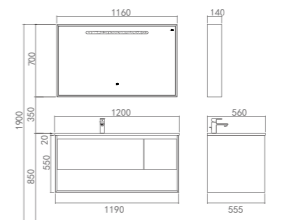

PY24412

PTC312 Ceramic Basin
Size:600*400*205mm
Color: Glossy White

PM24412 Quartz stone counter top counter top
Size:1200*560*20mm
Color: Grey

PY24412-P Basin Cabinet
Size:1190*555*550mm
Color: Vintage oak+Smoked iron

PY24412-J Mirror
Size:1160*140*700mm
Color: Smoked iron

PWP2175-01 Faucet
Finishes: Chrome

PWX2201-01 Waste
Finishes: Chrome