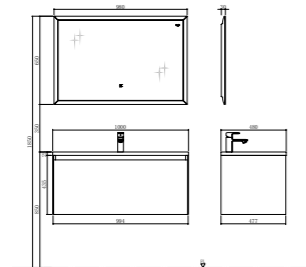

Mirror
Size: 980*30*650mm

TY06610R

Basin
Size: 1200*480*140mm

Basin cabinet
Size: 1194*477*550mm

Mirror
Size: 1180*30*750mm

TY06610L

Basin
Size: 1200*480*140mm

Basin cabinet
Size: 1194*477*550mm