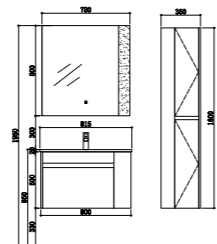

BATHROOM CABINET | A27

TY02606

Basin
Size: 610*465*180mm

Basin cabinet
Size: 590*460*500mm

Mirror
Size: 580*30*800mm

Side cabinet
Size: 350*250*1600mm

PY02608

Basin
Size: 800*460*180mm

Basin cabinet
Size: 800*460*500mm

Mirror
Size: 780*30*800mm

Side cabinet
Size: 350*250*1600mm

PY02612

Basin
Size: 1200*465*180mm

Basin cabinet
Size: 1190*460*500mm

Mirror
Size: 1180*30*800mm

Side cabinet
Size: 350*250*1600mm

PY02610

Basin
Size: 1000*465*180mm

Basin cabinet
Size: 980*460*500mm

Mirror
Size: 980*30*800mm

Side cabinet
Size: 350*250*1600mm