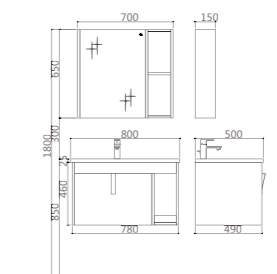

PY31208L

PTB31208LE Ceramic Basin
Size: 800*500*200mm
Color: White

PY31208L-P Basin Cabinet
Size: 780*490*460mm
Color: Grey Rock

PY31208L-J Mirror Cabinet
Size: 700*150*650mm
Color: Grey Rock

PWP2175-02 Faucet
Finishes: Matt black

PWX2237-02 Waste
Finishes: Matt black