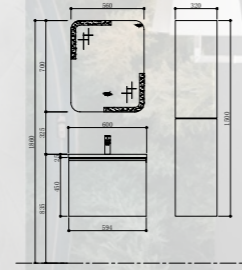

BATHROOM CABINET | A03

TY08806

Basin
Size: 600*460*135mm

Basin cabinet
Size: 594*456*450mm

Mirror
Size: 560*27*700mm

Side cabinet
Size: 320*230*1500mm

TY08810

Basin
Size: 1000*460*135mm

Basin cabinet
Size: 994*456*450mm

Mirror
Size: 960*27*700mm

Side cabinet
Size: 320*230*1500mm

TY08812

Basin
Size: 1200*460*135mm

Basin cabinet
Size: 1194*456*450mm

Mirror
Size: 1160*27*700mm

Side cabinet
Size: 320*230*1500mm

TY08807

Basin
Size: 770*460*135mm

Basin cabinet
Size: 764*456*450mm

Mirror
Size: 730*27*700mm

Side cabinet
Size: 320*230*1500mm

TY08809

Basin
Size: 900*460*135mm

Basin cabinet
Size: 894*456*450mm

Mirror
Size: 860*27*700mm

Side cabinet
Size: 320*230*1500mm

TY08815

Basin
Size: 1500*460*135mm

Basin cabinet
Size: 1494*456*450mm

Mirror
Size: 1460*27*700mm
color:

Side cabinet
Size: 320*230*1500mm