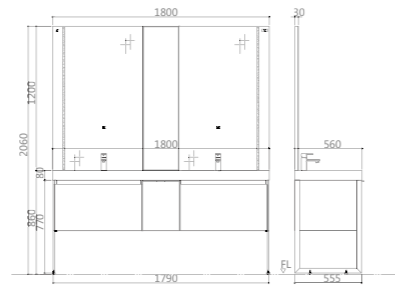

PY28818

PTC316 Ceramic Basin
Size:600*400*181mm
Color: White

PM28818A Sintered Stone counter topA
Size: 1800*560*80mm
Color: Black gold

PM28818B Sintered Stone counter topB
Size: 300*30*1200mm
Color: Black gold

PY28818-P Basin Cabinet
Size:1790*555*770mm
Color: Brown

PY28818-JA MirrorA
Size:750*30*1200mm
Color: Clear

PY28818-JB MirrorB
Size:750*30*1200mm
Color: Clear

PWP0001-03 Faucet
Color: rose gold

PWX0001-03 Waste
Color: rose gold

PL257-3FL

Rectangle shower enclosure

Rectangle shower enclosure,Pull door open(Stainless steel)
Standard: Clear Glass
Glass color options:Grey glass,various pattern lamination
Glass thickness thickness:8mm
Hardware finishes: Matt black
Hardware finishes options:Shine,Rose gold
Customized size range:
L: 1000-1400mm
W: 700-1200mm
H: Standard Height 2000mm
(Customize size is available)

PTL237M/LA1

ONE PIECE TOILET

Size: 695*410*695mm
Color:Glossy white

PY28812

PTC316 Ceramic Basin
Size:600*400*181mm
Color: White

PM28812 Sintered Stone counter top
Size:1200*560*80mm
Color: Black gold

PY28812-P Basin Cabinet
Size:1190*555*770mm
Color: Brown

PY28812-J Mirror
Size:750*30*1200mm
Color: Clear

PY28812-C Shelf
Size:400*115*48mm
Color: rose gold +Black gold

PWP2179-03 Faucet
Color: rose gold
PWX0001-03Waste
Color: rose gold

PWP0001-03

Basin faucet
Material: Brass
Finishes: gold

PWL1155-03

Three-function shower
Material: Brass
Finishes: Rose gold