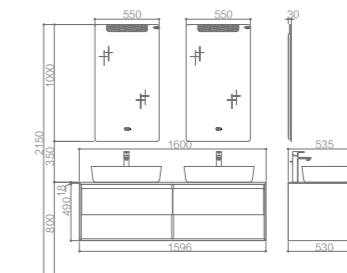

TY24716

- [Ceramic Basin] TTA164 / 610x400x150mm / White
- [Marble counter top] TM24716 / 1600x535x18mm / Classic grey
- [Basin Cabinet] TY24716-P / 1596x530x490mm / Sapphire blue +Vintage oak
- [Mirror] TY24716-J / 550x30x1000mm / Glass
- [Faucet] TWP2176-01 / Chrome
- [Waste] TWX2222-01 / Chrome