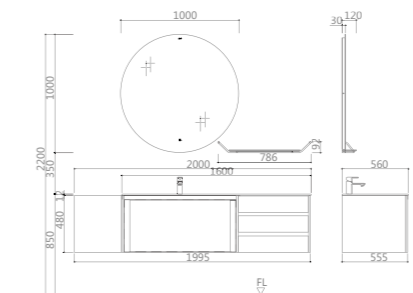

TY27620

- [Ceramic Basin] TTC316 / 600x400x181mm / White
- [Sintered Stone counter top] TM27620 / 1600x560x12mm / Dark Ash
- [Basin Cabinet] TY27620-P / 1995x555x480 / Antique Silver
- [Mirror] TY27620-J / 1000x1000x30mm / Glass
- [Shelf] TY27620-C / 786x120x92mm / Brushed Gun metal+Dark Ash
- [Faucet] TWP0001-05 / Brushed Gunmetal
- [Waste] TWX0001-05 / Brushed Gunmetal