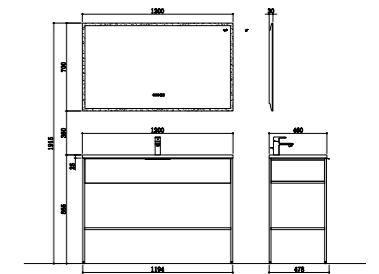

TY08915

Basin
Size: 1500*460*135mm

Basin cabinet
Size: 1494*478*840mm

Mirror
Size: 1500*30*700mm

BATHROOM CABINET | A25

- Eco-Friendly plywood casework, waterproof and durable, painting finish.
- DTC slider drawers, soft-closing and smooth operation.
- Drawer sliders for easy installation and convenient to maintain
- Spacious opening shelf offer sufficient space for storage.
- Touch responsive LED lighting smart mirror, time display and anti-fog function.
- High quality rose gold stainless steel handle detailing.