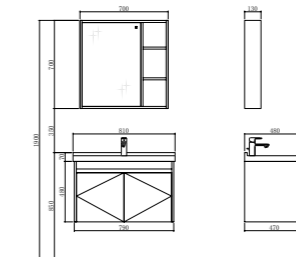

PY30508

PTB30108E [Ceramic Basin]
Size: 815*480*220mm
Color: White

PY30508-P [Basin Cabinet]
Size: 790*475*480mm
Color: Vintage oak+Matt White

PY30508-J [Mirror Cabinet]
Size: 700*130*700mm
Color: Vintage oak+Matt White

PWP0115-01 [Faucet]
Finishes: Chrome

PWX2201-01 [Waste]
Finishes: Chrome