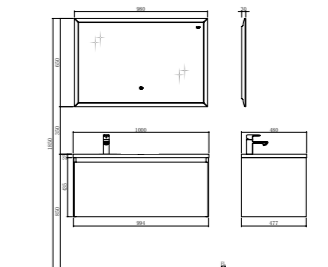

TY06610L

Basin
Size: 1200*480*140mm

Basin cabinet
Size: 1194*477*550mm

Mirror
Size: 1180*30*750mm