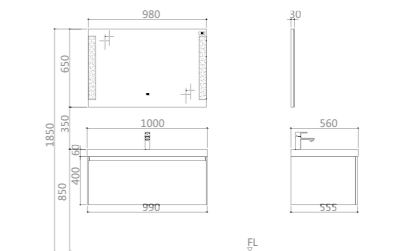

PY27910

PTC312 Ceramic Basin
Size : 600*400*205mm
Color: White

PM27910 Sintered Stone counter top
Size : 1000*560*60mm
Color: Dark Ash

PY27910-P Basin Cabinet
Size : 990*555*400mm
Color: Hermes Orange

PY27910-J Mirror
Size : 980*30*650mm
Color: Clear+metal frame

PWP2175-05 Faucet
Finishes: Brushed Gunmetal

PWX0001-05 Waste
Finishes: Brushed Gunmetal