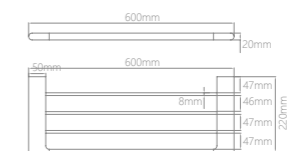

TWJ1003-05 / TOWEL RACK

Material: Zinc alloy+Stainless steel
Color: Brushed Gunmetal