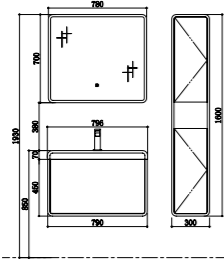

TY05508

Basin
Size: 800*500*180mm

Basin cabinet
Size: 790*498*450mm

Mirror cabinet
Size: 780*130*700mm

Side cabinet
Size: 300*250*1600mm