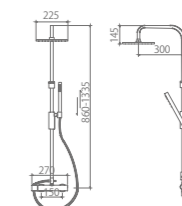

TWL1116-01 / SHOWER

Material: Brass
Color: Chrome