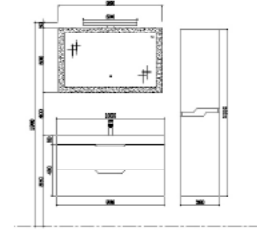

TY04410

Basin
Size: 1000*480*125mm

Basin cabinet
Size: 996*478*480mm

Mirror cabinet
Size: 960*130*650mm

Side cabinet
Size: 360*250*1550mm