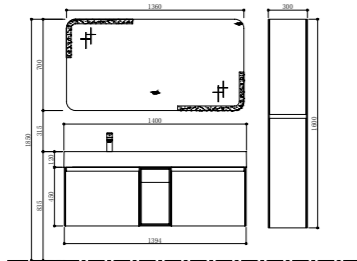

Basin
Size: 1400*480*138mm

Basin cabinet
Size: 1394*477*450mm

Mirror
Size: 1360*27*700mm

Side cabinet
Size: 300*250*1600mm

TY03614R