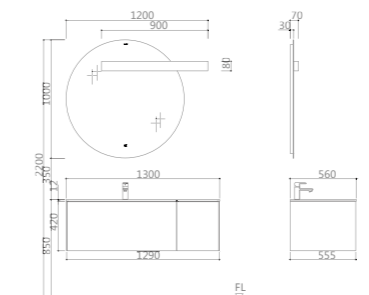

TY27213

[Ceramic Basin] TTC316 / 600x400x181mm / White
[Sintered Stone counter top] TM27213 / 1300x560x12mm / White gold
[Basin Cabinet] TY27213-P / 1290x555x420mm / Latte
[Mirror] TY27213-J / 1200x1000x70mm / Glass
[Faucet] TWP2179-09 / Brushed gold
[Waste] TWX0001-09 / Brushed gold