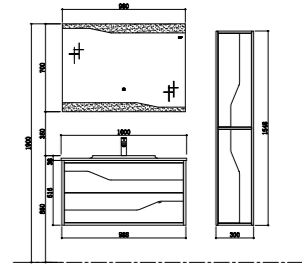

Mirror cabinet
Size: 980*35*700mm

Side cabinet
Size: 300*250*1548mm

TY04212

Basin
Size: 1200*480*155mm

Basin cabinet
Size: 1188*474*516mm

Mirror cabinet
Size: 1180*35*700mm

Side cabinet
Size: 300*250*1548mm