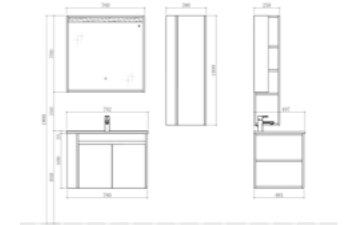

PY30009

PTB30009E [Ceramic Basin]
Size: 897*495*200mm
Color: White

PY30009-P [Basin Cabinet]
Size: 880*485*500mm
Color: Vintage oak+Matt White

PY30009-J [Mirror Cabinet]
Size: 860*140*700mm
Color: Vintage oak

PY30009-D [Side cabinet]
Size: 390*250*1000mm
Color: Vintage oak+Matt White

PWP0115-01 [Faucet]
Finishes: Chrome

PWX2211-01 [Waste]
Finishes: Chrome