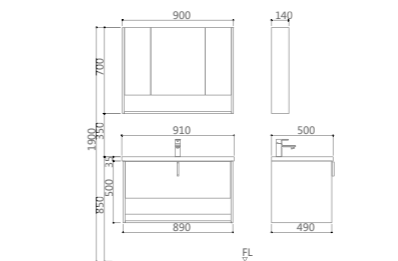

PY29609

PTB31309E Ceramic Basin
Size: 910*505*200mm
Color: White

PY29609-P Basin Cabinet
Size: 890*490*500mm
Color: Dark Walnut

PY29609-J Mirror Cabinet
Size: 900*140*700mm
Color: Dark Walnut

PWP2179-09 Faucet
Color: Brushed gold

PWX2237-09 Waste
Color: Brushed gold