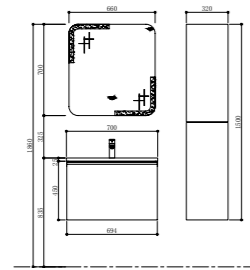

TY08807

Basin
Size: 770*460*135mm

Basin cabinet
Size: 764*456*450mm

Mirror
Size: 730*27*700mm

Side cabinet
Size: 320*230*1500mm