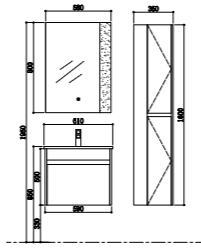

PY02608

Basin
Size: 800*460*180mm

Basin cabinet
Size: 800*460*500mm

Mirror
Size: 780*30*800mm

Side cabinet
Size: 350*250*1600mm