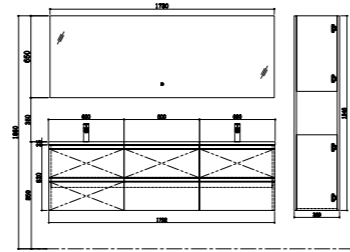

TY09420
Artificial stone Basin
Size: 800*480*138mm
Top Board
Size: 400*480*25mm
Basin cabinet
Size: 1993*477*520mm
Mirror
Size: 1980*35*650mm
Side cabinet
Size: 360*250*1545mm