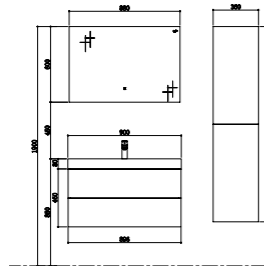

TY04810
Basin
Size: 1000*480*125mm
Basin cabinet
Size: 996*476*460mm
Mirror
Size: 980*600*35mm