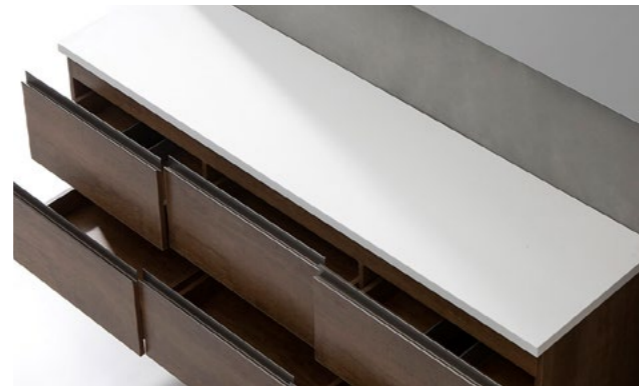

BATHROOM CABINET | A02

- Full size range option: 600mm~2000mm;
- Double sinks or single sink design for big size cabinet
- Rectangle sink or oval sink design.
- 14 solid surface counter top basins option, match with solid surface counter top.