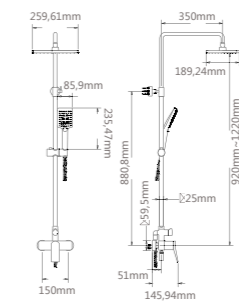

PWL1155-03

Three-function shower
Material: Brass
Finishes: Rose gold