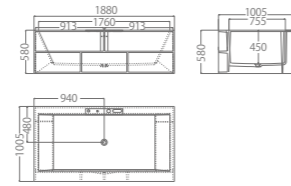

TJH509PA0-01A

TJF106-01A

TJW01204-01A

TJG53519-01A BATHTUB

Size : 1880x1005x580mm
 Material : Solid surface material
 Color : Matt White

TJG53619-01A BATHTUB

Size : 1880x1005x580mm
 Material : Solid surface material
 Color : Matt White