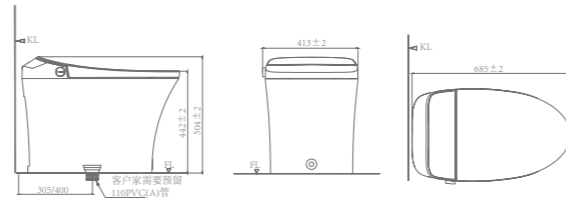

TTZ106M/LA1 / SMART TOILET

Size: 685x413x504mm
 Color: White

TJG53119-17 / BATHTUB

Size: 1900x1003x558mm
 Color: Matt White+Sandy gold

TWG0514-03 / SHOWER

Color: Rose gold

TL313-3FL / SHOWER ROOM

Rectangle shower enclosure, Pull door open
 Standard: Clear Glass
 Glass color options: Brown glass+Various pattern lamination
 Glass thickness: 8mm
 Hardware finishes: Brushed gold
 Hardware finishes options: Matt black
 Customized size range:
 L: 1000-1600mm
 W: 900-1200mm
 H: Standard Height 2000mm
 (Customize size is available)