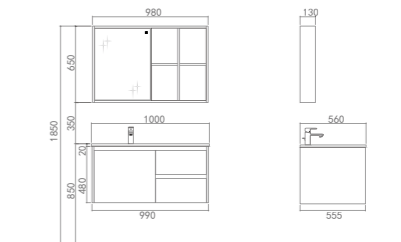

PY20910

PTC312 Ceramic Basin
Size: 600*400*205mm
Color: White

PM20910 Marble counter top
Size: 1000*560*20mm
Color: Black Fire stone

PY20910-P Basin Cabinet
Size: 990*555*480mm
Color: Vintage oak

PY20910-J Mirror Cabinet
Size: 980*130*650mm
Color: Vintage oak

PWP0170-01 Faucet
Finishes: Chrome

PWX2201-01 Waste
Finishes: Chrome