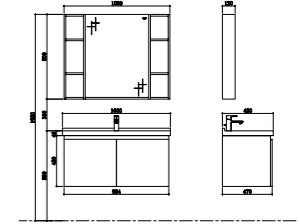

TY30410

[Ceramic Basin] TTB30110E / 1020x485x220mm / Glossy White
[Basin Cabinet] TY30410-P / 984x470x480mm / Walnut
[Side cabinet] TY30406-F / 200x120x800mm / Walnut
[Mirror Cabinet] TY30410-J / 600x120x800mm / Walnut
[Faucet] TWP0115-01 / Chrome
[Waste] TWX2211-01 / Chrome