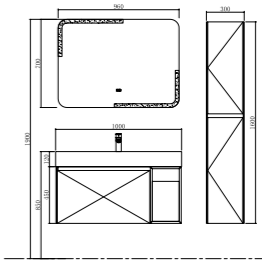

Basin cabinet
Size: 994*477*450mm

Mirror
Size: 960*27*700mm

Side cabinet
Size: 300*250*1600mm

TY03608

Basin
Size: 800*480*138mm

Basin cabinet
Size: 794*477*450mm

Mirror
Size: 760*27*700mm

Side cabinet
Size: 300*250*1600mm