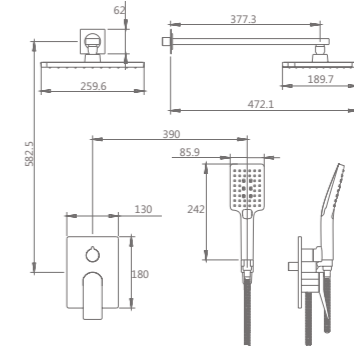

TY29816
BATHROOM CABINET

[Sintered Stone Basin (once-foam)] TM29816 / 1600x560x140mm / White gold
[Basin cabinet] TY29816-P / 1590x555x400mm / Matt White
[Mirror cabinet] TY29816-J / 1500x150x700mm / Matt White+Glass
[Faucet] TWP2188-06 / White

TTZ109PA0
SMART WALL-HUNG TOILET

Size: 600x370x401mm

Color :White

Function:

- 1.Seatcover heating
- 2.Shattaf adjust
- 3.Multi-function knob button
- 4.LED sensor night light
- 5.Smark thermostatic seat
- 6.Sit-off induction flushing
- 7.Buttocks washing
- 8.Bidet feature
- 9.Water pressure adjust
- 10.Massage cleaning
11. Water temperature adjust
- 12.Remote control
- 13.Seat sensing
- 14.IPX4 waterproof
- 15.Leakage Protection
- 16.Super swirl ceramic washing
- 17.Drying function

TL312-3FL / SHOWER ROOM

Rectangle shower enclosure,Pull door open

Standard: Clear Glass

Glass color options: Various pattern lamination

Glass thickness thickness:8mm

Hardware finishes: Matt black

Hardware finishes options:Shine,Matt White

Customized size range:

L: 1000-1500mm W:700-1200mm

H: Standard Height 2000mm

(Customize size is available)

TWP2188-06 / FAUCET

Material: Brass

Color: Matt White

TWL1156A-01/TWL1156B-01
CONCEALED SHOWER

Material: Brass

Finishes: Chrome

TWJ1382-06 / TOWEL RACK

Material: Brass+Stainless steel

Finishes: Matt White

TWJ1621-06 / TISSUE HOLDER

Material: Zinc alloy

Finishes: Matt White