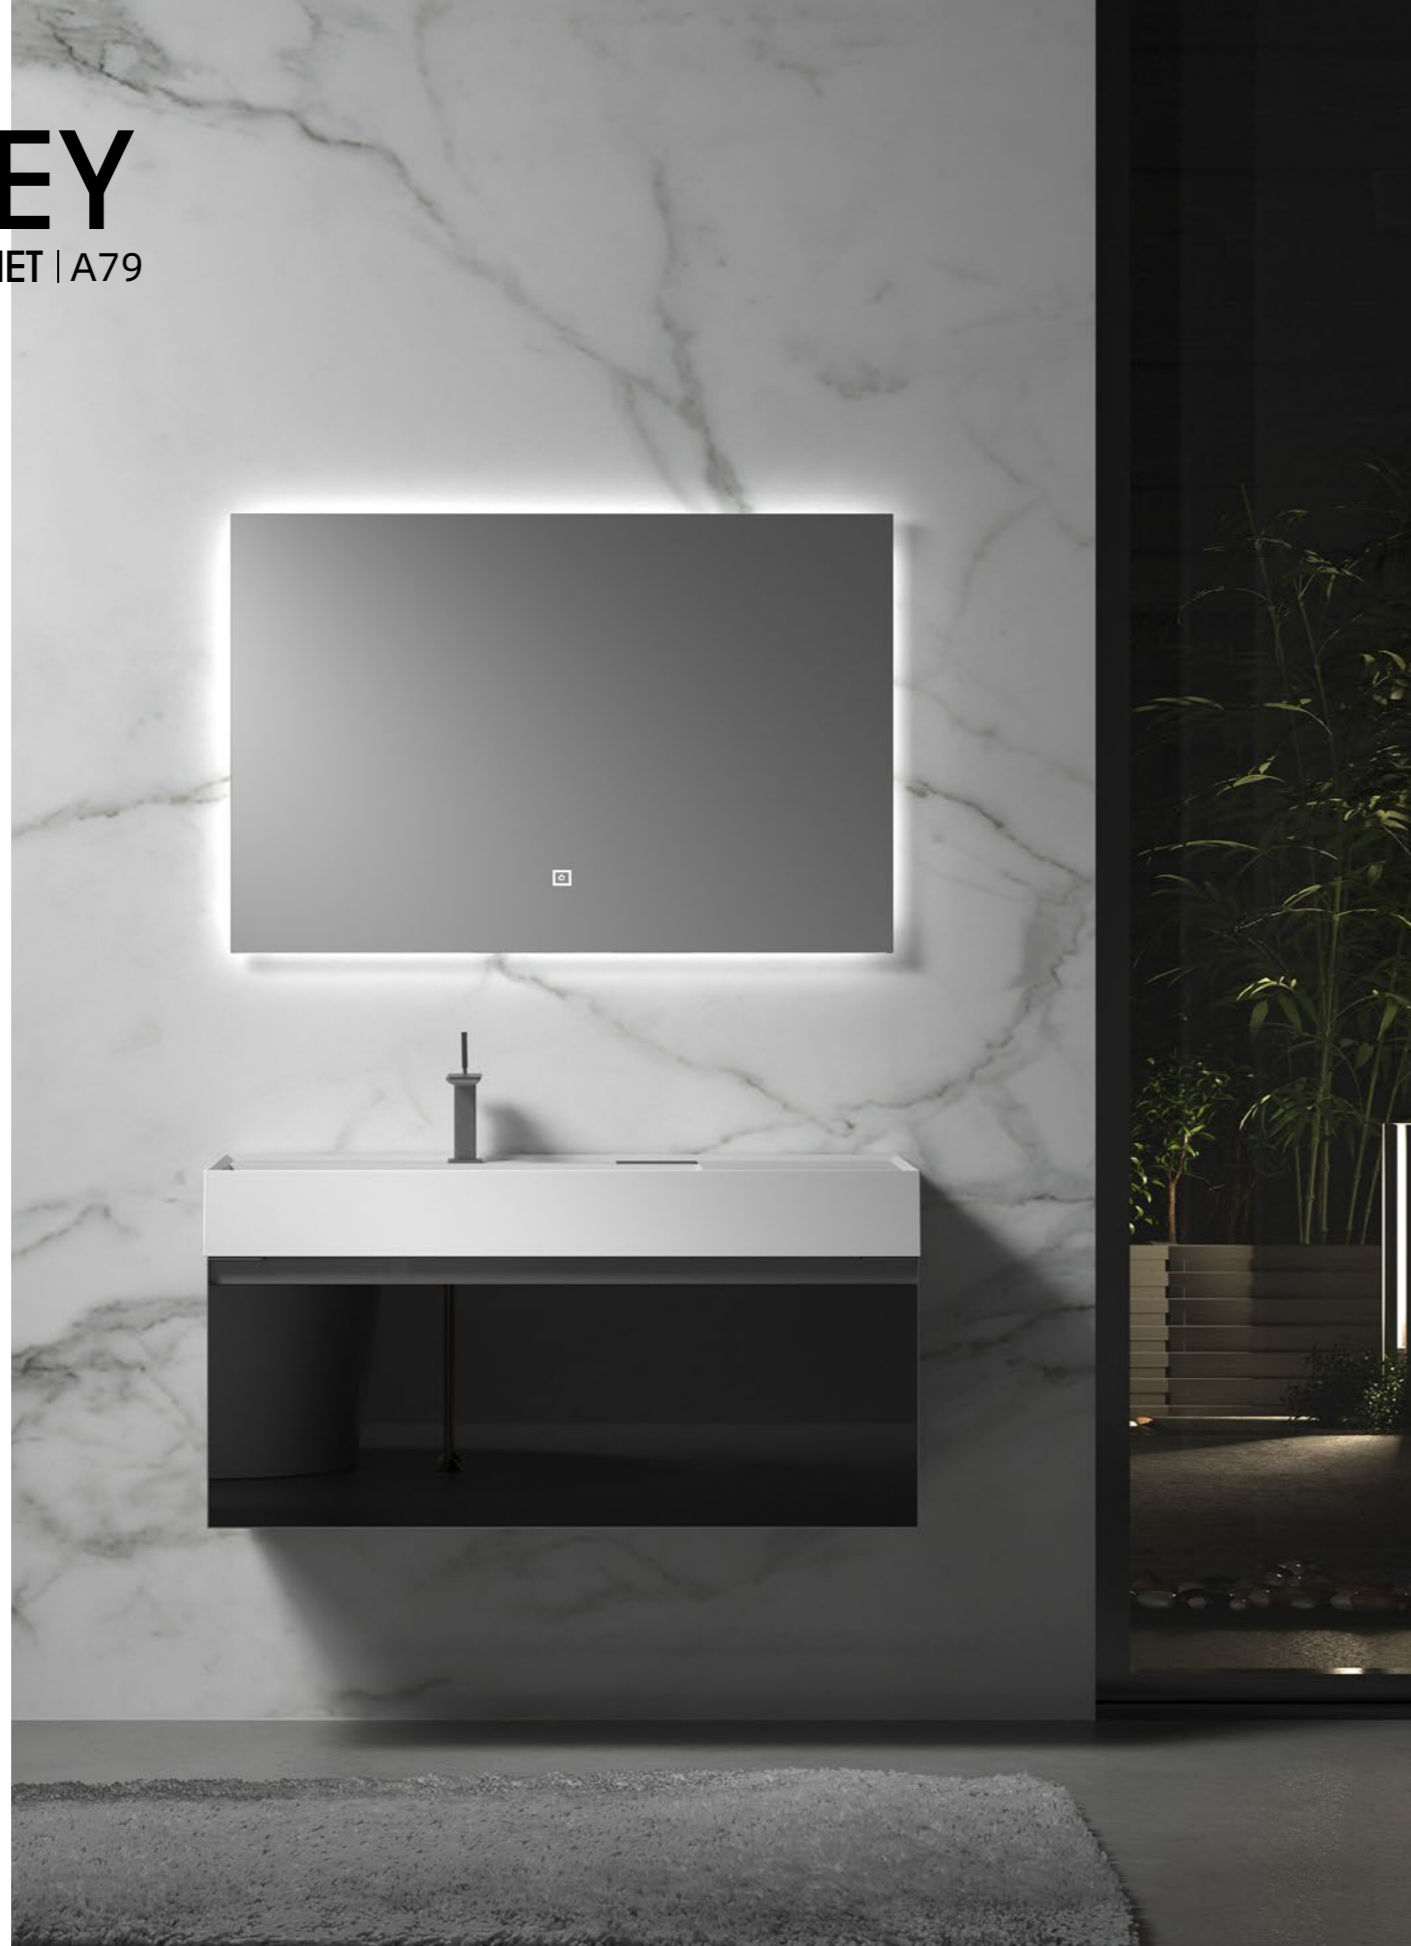

RAMSEY

BATHROOM CABINET | A79

bathroom inspiration & innovation