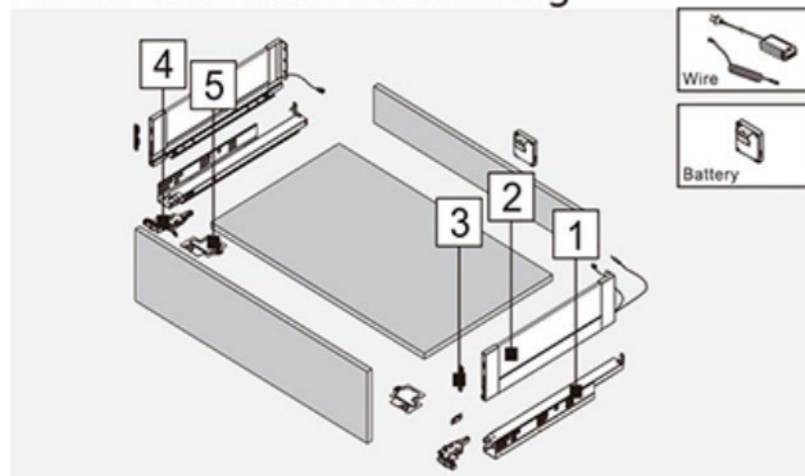

SMOOTH & QUIET

Soft close bottom
drawer slider

Each drawer undertake
about 40KGS

- 1.Clip on full extension;
- 2.Load capacity of 30KGS;
- 3.Quick assembly;
- 4.Synchronized concealed slide;
- 5.Smooth rolling mechanism;
- 6.Up & Down,Front & back, Left & Right 6 sides adjustment;

**MAX BEARING
30KGS DRAWER
SLIDER**

- Full extension with self closing and soft closing;
- Fashionable appearance,slow motion,easy assembling;
- Drawer height 120mm;
- Synchronized concealed slide,loading capacity 30KGS;
- Epoxy coated;
- 3D regulations,up&down,left & right,front & back;Metal steel;

GLASS MAGIC BOX WITH LED-120MM FULL EXTENSION & 3D REGULATION

LED LIGHT WITH BATTERY SOCKET

Product breakdown drawing

- 1.Full extension with self closing;
- 2.Fashionable appearance, slow motion,easy assembling;
- 3.Drawer height 120mm;
- 4.Synchronized concealed slide, loading capacity 30KGS;
- 5.Epoxy coated;
- 6.3D regulations, up and down, left and right, front and back;Mat aluminum+glass;