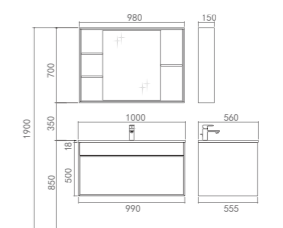

PY22110

PTC312 Ceramic Basin
Size : 600*400*205mm
Color: White

PM22110 Quartz stone counter top
Size : 1000*560*18mm
Color: White

PY22110-P Basin Cabinet
Size : 990*555*500mm
Color: Brown oak+Matt White

PY22110-J Mirror Cabinet
Size : 980*150*700mm
Color: Brown oak+Matt White

PWP0115-01 Faucet
Finishes: Chrome

PWX2211-01 Waste
Finishes: Chrome