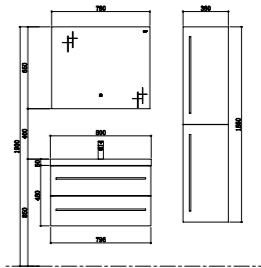

Basin cabinet
Size: 595*455*480mm

Mirror
Size: 580*650*35mm

Side cabinet
Size: 360*250*1550mm

TY06008

Basin
Size: 800*460*140mm

Basin cabinet
Size: 795*455*480mm

Mirror
Size: 780*650*35mm

Side cabinet
Size: 360*250*1550mm