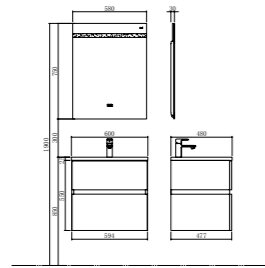

Wall hung solid surface basin
Size: 1000*480*200mm

Mirror
Size: 980*650*35mm

BATHROOM CABINET | A08

Size: 1194*477*550mm

TY07006

Basin
Size: 600*480*140mm

Basin cabinet
Size: 594*477*550mm

Mirror
Size: 580*30*750mm