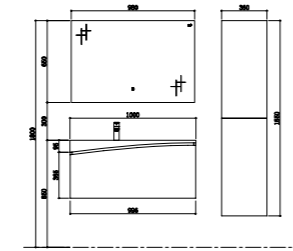

Basin
Size: 1000*460*168mm

Basin cabinet
Size: 996*460*450mm

Mirror
Size: 980*30*650mm

Side cabinet
Size: 360*266*1550mm

TY08716