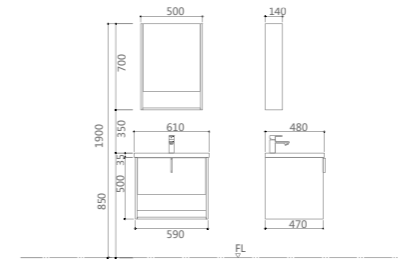

PY29606

PTB31306E Ceramic Basin
Size: 610*480*200mm
Color: White

PY29606-P Basin Cabinet
Size: 590*470*500mm
Color: Dark Walnut

PY29606-J Mirror Cabinet
Size: 500*140*700mm
Color: Dark Walnut

PWP2179-09 Faucet
Color: Brushed gold

PWX2237-09 Waste
Color: Brushed gold