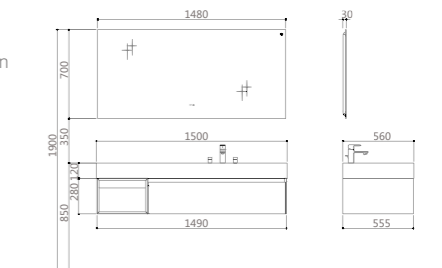

PY24015

PTC316 Ceramic Basin
Size: 600*400*181mm
Color: White

PM24015 Sintered Stone counter top
Size: 1500*560*120mm
Color: Dark Ash

PY24015-P Basin Cabinet
Size: 1490*555*280mm
Color: Sapphire blue+Smoked iron

PY24015-J Mirror
Size: 1480*30*700mm
Color: Clear

PWP0199-01 Faucet
Finishes: Chrome

PWX2201-01 Waste
Finishes: Chrome