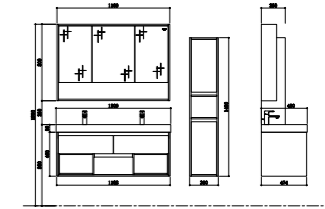

TY03312

Basin
Size: 1200*480*125mm

Basin cabinet
Size: 1188*474*460mm

Mirror cabinet
Size: 1160*160*800mm

Side cabinet
Size: 300*250*1450mm

TY03308

Basin
Size: 800*480*125mm

Basin cabinet
Size: 788*474*460mm

Mirror cabinet
Size: 780*160*800mm

Side cabinet
Size: 300*250*1450mm