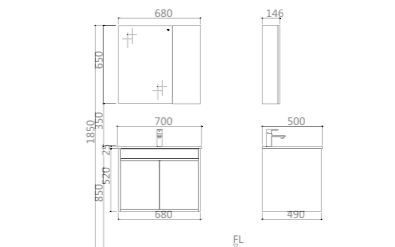

PY29207

PTB31207E Ceramic Basin
Size: 705*505*205mm
Color: White

PY29207-P Basin Cabinet
Size : 680*490*520mm
Color:Platium ash

PY29207-J Mirror Cabinet
Size: 680*146*650mm
Color: Clear+Platium ash

PWP2175-01 Faucet
Finishes: Chrome

PWX2211-01 Waste
Color:Chrome