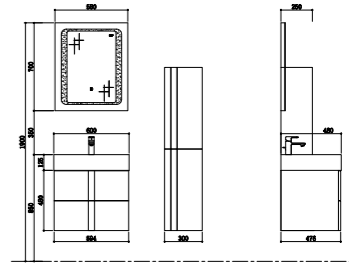

TY04606

Basin
Size: 600*480*125mm

Basin cabinet
Size: 594*476*480mm

Mirror
Size: 580*35*700mm

Side cabinet
Size: 300*250*1300mm

TY04608

Basin
Size: 800*480*125mm

Basin cabinet
Size: 794*476*480mm

Mirror
Size: 780*35*700mm

Side cabinet
Size: 300*250*1300mm