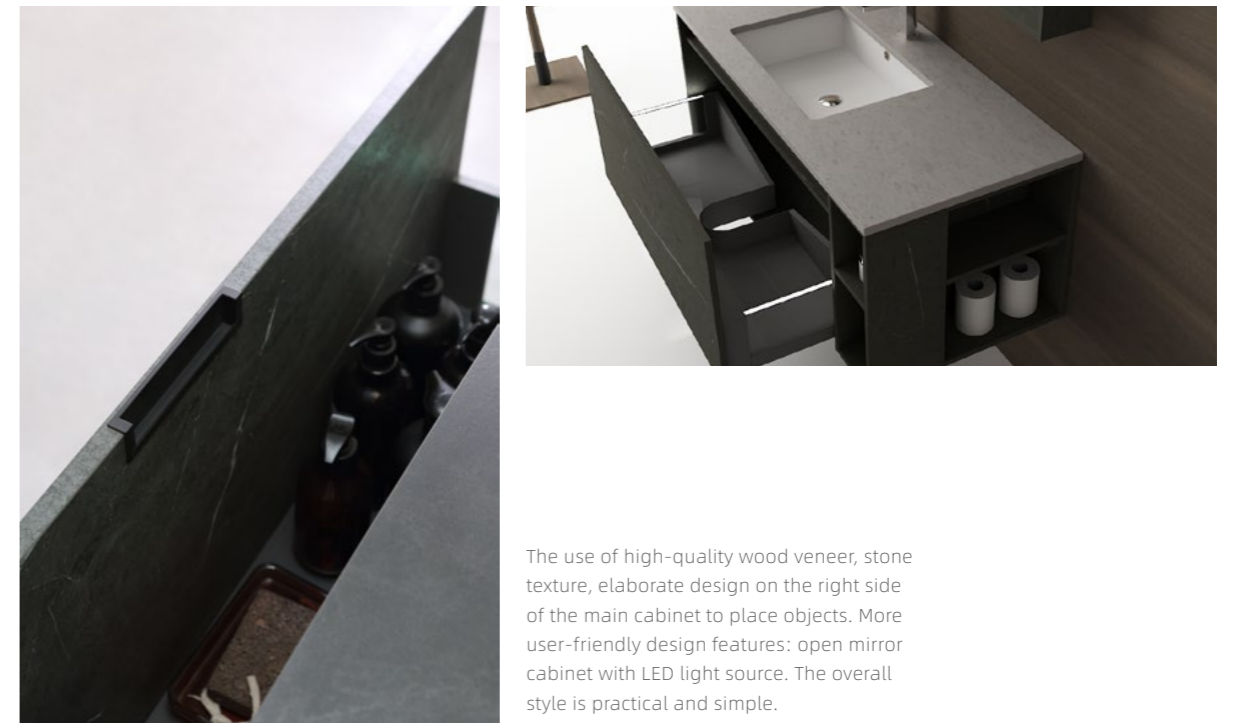

TIROL BATHROOM CABINET | A78