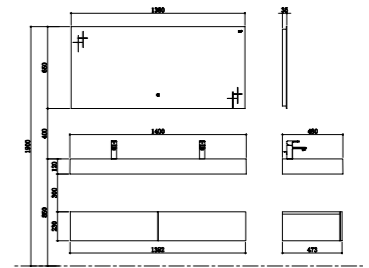

TY04516

Basin
Size: 1600*480*138mm

Basin cabinet
Size: 796*473*230mm

Mirror
Size: 1580*35*650mm