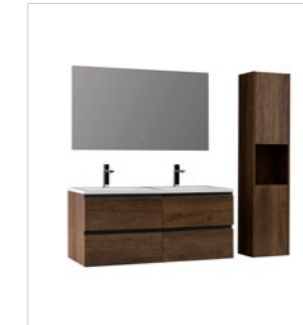

BATHROOM CABINET | A02

TY09418
Artificial stone Basin
Size: 600*480*138mm
Top Board
Size: 600*480*25mm
Basin cabinet
Size: 1793*477*520mm
Mirror
Size: 1180*35*650mm
Side cabinet
Size: 360*250*1545mm

TY09420
Artificial stone Basin
Size: 800*480*138mm
Top Board
Size: 400*480*25mm
Basin cabinet
Size: 1993*477*520mm
Mirror
Size: 1980*35*650mm
Side cabinet
Size: 360*250*1545mm

Favorite Finish

Walnut

Matching Basins Options

Counter Top Basin Option