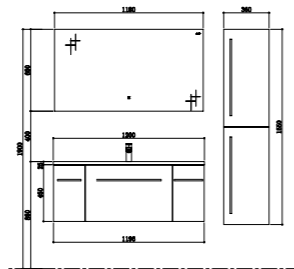

TY06312

Basin
Size: 1200*460*140mm

Basin cabinet
Size: 1196*455*450mm

Mirror
Size: 1180*650*35mm

Side cabinet
Size: 360*250*1550mm