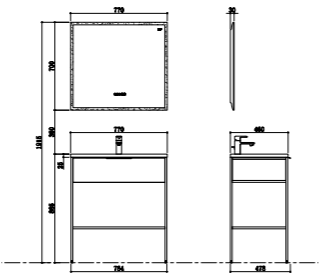

BATHROOM CABINET | A24

TY08906

Basin
Size: 600*460*135mm

Basin cabinet
Size: 594*457*840mm

Mirror
Size: 600*27*700mm

TY08907

Basin
Size: 770*460*135mm

Basin cabinet
Size: 764*458*840mm

Mirror
Size: 700*30*700mm

BATHROOM CABINET | A24

TY08909

Basin
Size: 900*460*135mm

Basin cabinet
Size: 894*478*840mm

Mirror
Size: 900*30*700mm