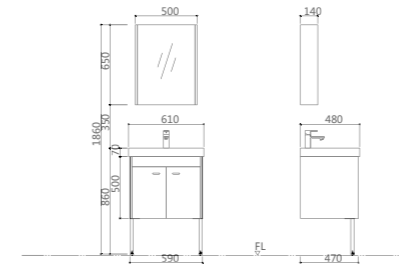

PWX2237-02 Waste
Finishes: Matt black

Homer

BATHROOM CABINET | A97

PY29706

PTB30106E Ceramic Basin
Size: 610*490*220mm
Color: White
PY29706-P Basin Cabinet
Size: 590*470*790mm
Color:Brushed Matte Noir
PY29706-J Mirror Cabinet
Size: 500*140*650mm
Color: Brushed Matte Noir
PWP2179-02 Faucet
Finishes:Matt black
PWX2237-02 Waste
Color:Matt black