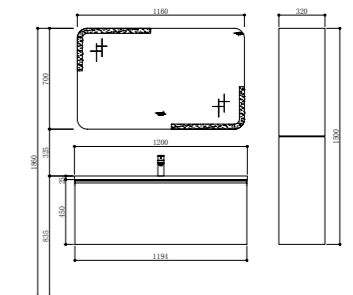

Basin cabinet
Size: 994*456*450mm

Mirror
Size: 960*27*700mm

Side cabinet
Size: 320*230*1500mm

TY08812

Basin
Size: 1200*460*135mm

Basin cabinet
Size: 1194*456*450mm

Mirror
Size: 1160*27*700mm

Side cabinet
Size: 320*230*1500mm