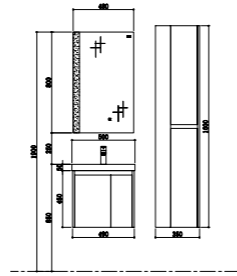

Size: 1590*455*450mm

BATHROOM CABINET | A20

TY05905

Basin
Size: 500*460*140mm

Basin cabinet
Size: 490*455*450mm

Mirror
Size: 480*35*800mm

Side cabinet
Size: 1600*350*250mm

TY05906