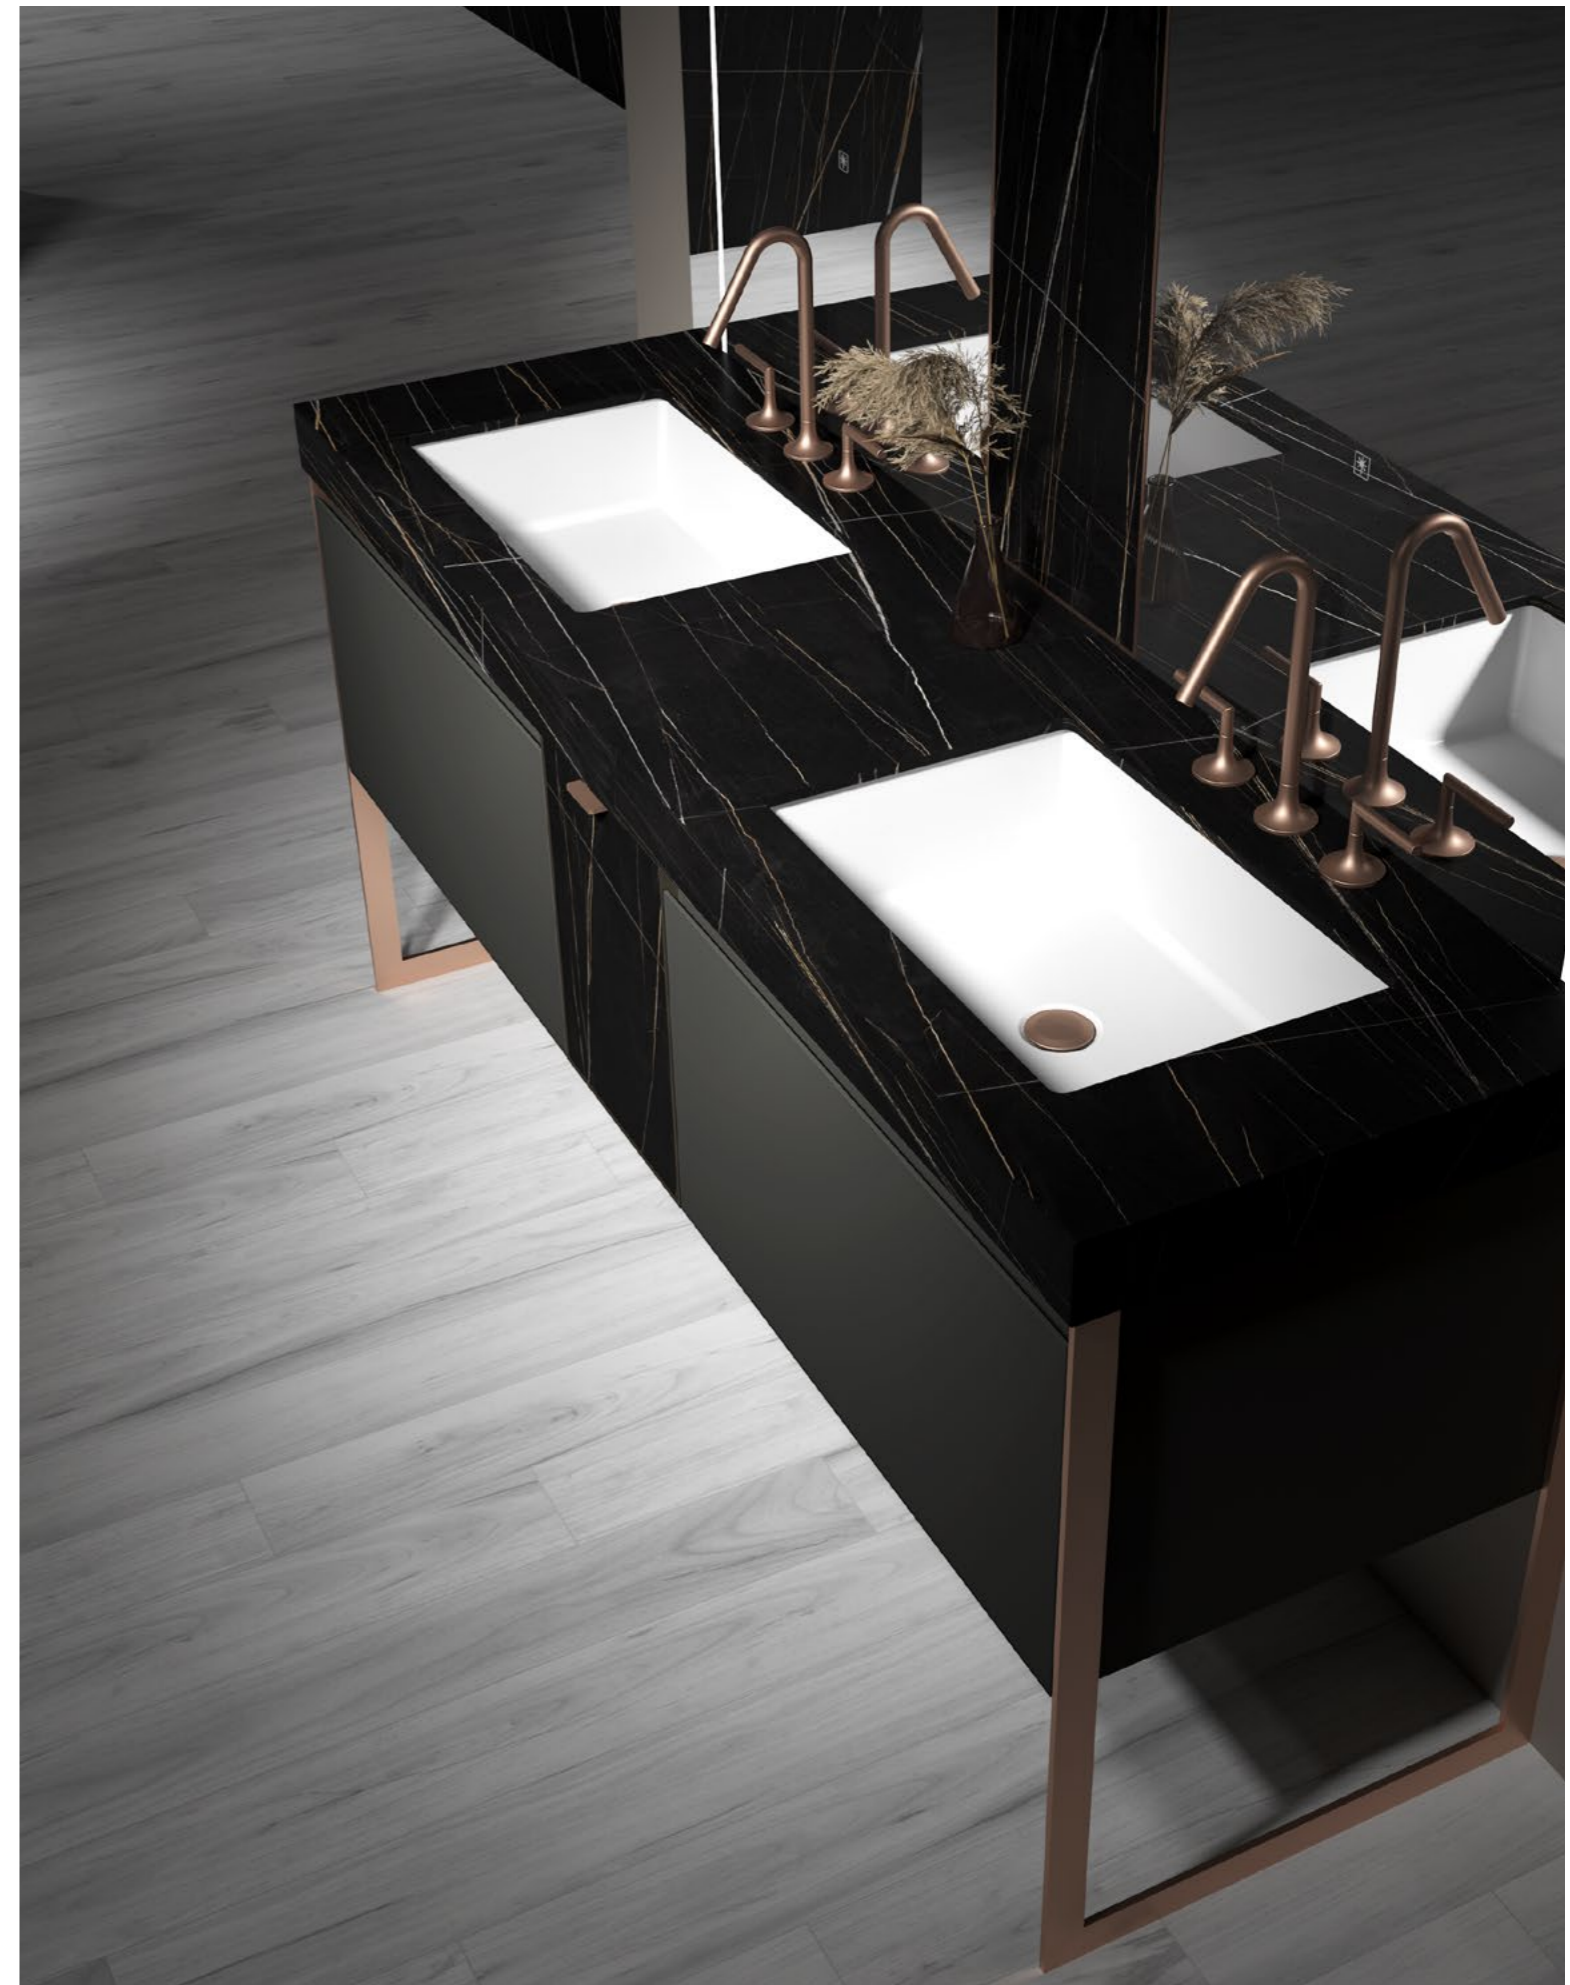

Minimalist light and luxurious design with black, gray and gold colors. The right application of metal elements, plus slender vertical mirrors, the overall elegant design.