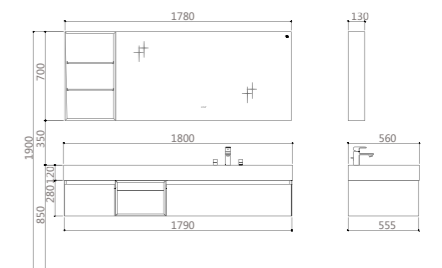

PY24018

PTC316 Ceramic Basin
Size: 600*400*181mm
Color: White

PM24018 Sintered Stone counter top
Size: 1800*560*120mm
Color: Dark Ash

PY24018-P Basin Cabinet
Size: 1790*555*280mm
Color: Sapphire blue+Smoked iron

PY24018-J Mirror
Size: 1380*30*700mm
Color: Clear

PY24018-F Side cabinet
Size: 400*130*700mm
Color: Smoked iron

PWP0199-01 Faucet
Finishes: Chrome

PWX2201-01 Waste
Finishes: Chrome