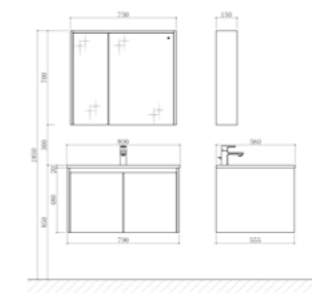

PY23408

PTC312 [Ceramic Basin]
Size: 600*400*205mm
Color: White

PM26008 [Marble counter top]
Size: 800*560*20mm
Color: Fire stone

PY23408-P [Basin Cabinet]
Size: 790*555*580mm
Color: Brown oak

PY00608-JA [Mirror Cabinet]
Size: 750*150*700mm
Color: Brown oak+Glass

PWP0115-01 [Faucet]
Finishes: Chrome

PWX2211-01 [Waste]
Finishes: Chrome

BATHROOM CABINET | A109

Simple and stylish design, using high-quality Ceramic Basin with water blocking edges on sides. The practical storage function of the main cabinet and mirror cabinet design for daily use.

PY26008

PTC312 [Ceramic Basin]
Size: 600*400*205mm
Color: White

PM26008 [Marble counter top]
Size: 800*560*20mm
Color: Fire stone

PY26008-P [Basin Cabinet]
Size: 790*555*480mm
Color: Brown oak

PY00608-JA [Mirror Cabinet]
Size: 750*150*700mm
Color: Brown oak+Glass

PWP0115-01 [Faucet]
Finishes: Chrome

PWX2211-01 [Waste]
Finishes: Chrome