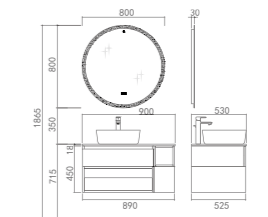

PY21909

PTA163 Ceramic Basin
Size: 425*425*135mm
Color: White

PM21909 Sintered Stone counter top
Size: 900*530*12mm
Color: White gold

PY21909-P Basin Cabinet
Size: 890*525*450mm
Color: Brown oak+Matt White

PY92308-J Mirror
Size: 800*30*800mm
Color: Clear

PWP0116-01 Faucet
Finishes: Chrome

PWX2202-01 Waste
Finishes: Chrome