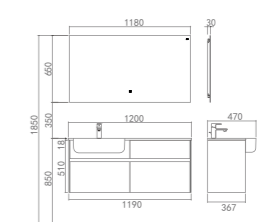

PY08312L

PJB08312LE-03A Solid surface basin
Size: 1200*470*168mm
Color: Semi-glossy

PY08312L-P Basin Cabinet
Size: 1190*367*510mm
Color: Mint

PY08312L-J Mirror
Size: 1180*30*650mm
Color: Clear

PWP2148-01 Faucet
Finishes: Chrome

PWX2201-01 Waste
Finishes: Chrome