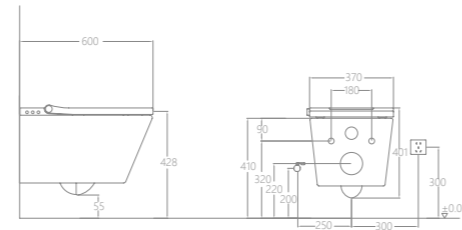

TTZ109PA0
SMART WALL-HUNG TOILET

Size: 600x370x401mm

Color :White

Function:

- 1.Seatcover heating
- 2.Shattaf adjust
- 3.Multi-function knob button
- 4.LED sensor night light
- 5.Smark thermostatic seat
- 6.Sit-off induction flushing
- 7.Buttocks washing
- 8.Bidet feature
- 9.Water pressure adjust
- 10.Massage cleaning
11. Water temperature adjust
- 12.Remote control
- 13.Seat sensing
- 14.IPX4 waterproof
- 15.Leakage Protection
- 16.Super swirl ceramic washing
- 17.Drying function