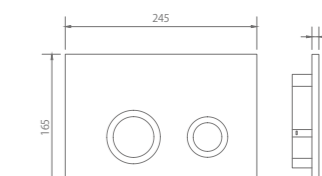

Material: Brass
 Color: Chrome

TWQ0101 / WATER TANK

Size: 506x170x1145mm
 Material: Steel + ABS
 Color: Blue + White

TWM2809 / PANEL

Size: 245x165x9mm
 Material: ABS
 Color: Black

A116

bathroom series

tenne