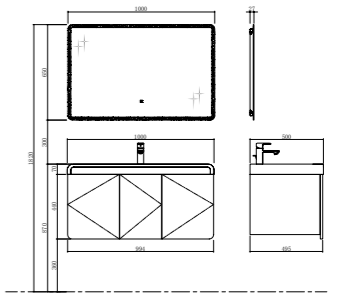

TY06206
Ceramic Basin
Size: 595*500*155mm
Basin Cabinet
Size: 590*497*440mm
Mirror
Size: 600*27*650mm