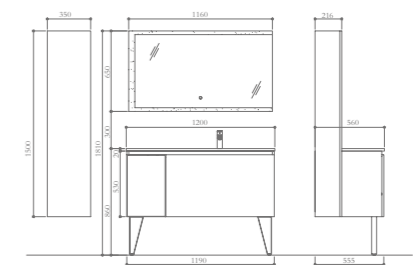

TY21612

- [Ceramic Basin] TTC316 / 600x400x181mm / Glossy White
- [Quartz stone counter top] TM21612 / 1200x560x20mm / White
- [Basin Cabinet] TY21612-P / 1190x555x840mm / Vintage oak+Matt White
- [Mirror] TY21612-J / 1160x30x650mm / Glass
- [Side cabinet] TY21612-B / 350x216x1500mm / Vintage oak
- [Faucet] TWP2167-02/ Matt black
- [Waste] TWX2211-01 / Chrome