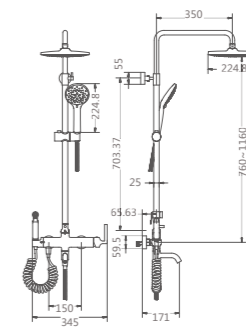

PWL1161-02

Four-function shower
Material: Brass
Finishes: Matt black