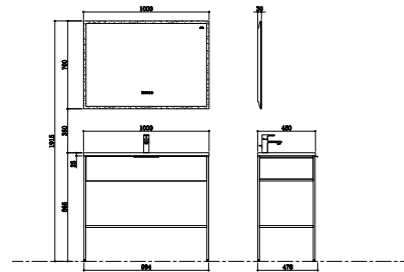

BATHROOM CABINET | A24

TY08910

Basin
Size: 1000*460*135mm
color: White

Basin cabinet
Size: 994*478*840mm

Mirror
Size: 1000*30*700mm