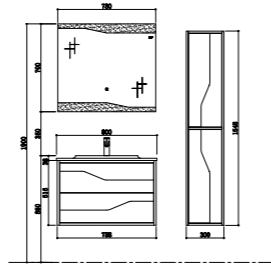

TY04208

Basin
Size: 800*480*155mm

Basin cabinet
Size: 788*474*516mm

Mirror cabinet
Size: 780*35*700mm

Side cabinet
Size: 300*250*1548mm