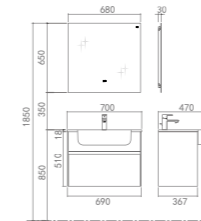

PY08307

PJB08307E-03A Solid surface basin
Size: 700*470*168mm
Color: Semi-glossy

PY08307-P Basin Cabinet
Size: 690*367*510mm
Color: Mint

PY08307-J Mirror
Size: 680*30*650mm
Color: Clear

PWP2148-01 Faucet
Finishes: Chrome

PWX2201-01 Waste
Finishes: Chrome