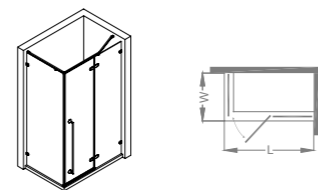

TWP0001-05 / FAUCET

Material: Brass
Color: Brushed Gunmetal