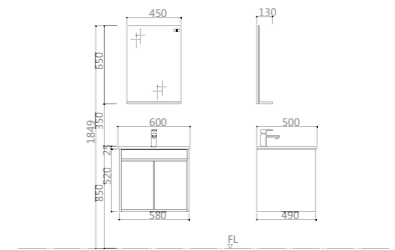

PY29206

PTB31206E Ceramic Basin
Size: 600*500*200mm
Color: White

PY29206-P Basin Cabinet
Size: 580*490*520mm
Color:Platium ash

PY29206-J Mirror Cabinet
Size: 450*130*650mm
Color: Clear+Platium ash

PWP2175-01 Faucet
Finishes: Chrome

PWX2211-01 Waste
Color:Chrome