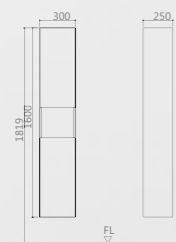

TY03003-B

Size: 1600x300x250mm

Color: Latte