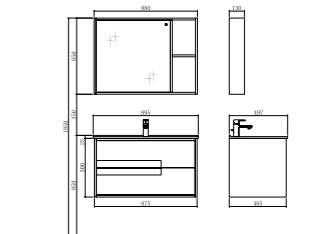

PY30909

PTB30009E [Ceramic Basin]
Size: 897*495*200mm
Color: White

PY30909-P [Basin Cabinet]
Size: 875*485*500mm
Color: Matt Noir+Tingerine

PY30909-J [Mirror Cabinet]
Size: 880*130*650mm
Color: Matt Noir

PWP0115-01 [Faucet]
Finishes: Chrome

PWX2211-01 [Waste]
Finishes: Chrome