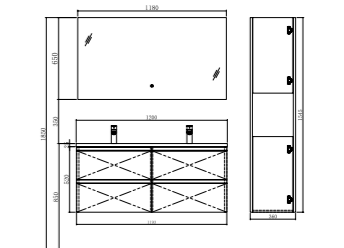

TY09412

Artificial stone Basin
Size: 1200*480*138mm

Basin cabinet
Size: 1193*477*520mm

Mirror
Size: 1180*35*650mm

Side cabinet
Size: 360*250*1545mm