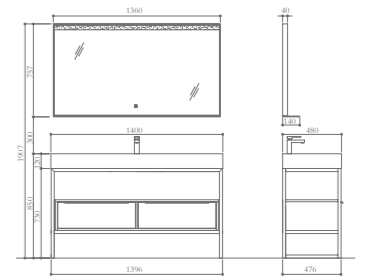

TY05214

- [Corian Cabinet] TJB04514B-01A / 1400x480x138mm / Matt White
- [Basin Cabinet] TY05214-P / 1396x476x730mm / Matt oak+Matt black
- [Mirror] TY05214-j / 1360x140x750mm / Matt black
- [Faucet] TWP2175-02 / Matt black
- [Corian Waste] TWX2227-06 / Matt White