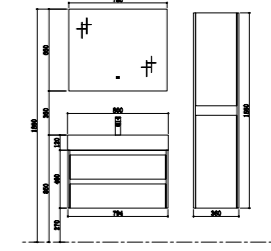

TY05308

Basin
Size: 800*480*138mm

Basin cabinet
Size: 794*477*460mm

Mirror
Size: 780*35*650mm

Side cabinet
Size: 1550*360*266mm