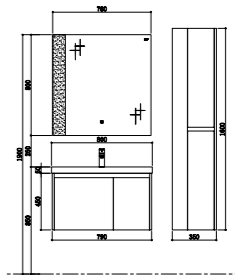

TY05908

Basin
Size: 800*460*135mm

Basin cabinet
Size: 790*455*450mm

Mirror
Size: 780*35*800mm

Side cabinet
Size: 1600*350*250mm