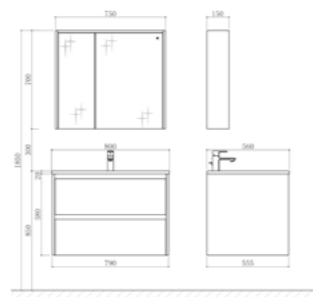

PY23408

PTC312 [Ceramic Basin]
Size: 600*400*205mm
Color: White

PM26008 [Marble counter top]
Size: 800*560*20mm
Color: Fire stone

PY23408-P [Basin Cabinet]
Size: 790*555*580mm
Color: Brown oak

PY00608-JA [Mirror Cabinet]
Size: 750*150*700mm
Color: Brown oak+Glass

PWP0115-01 [Faucet]
Finishes: Chrome

PWX2211-01 [Waste]
Finishes: Chrome

BATHROOM CABINET | A109

Simple and stylish design, using high-quality Ceramic Basin with water blocking edges on sides. The practical storage function of the main cabinet and mirror cabinet design for daily use.

PY26008

PTC312 [Ceramic Basin]
Size: 600*400*205mm
Color: White

PM26008 [Marble counter top]
Size: 800*560*20mm
Color: Fire stone

PY26008-P [Basin Cabinet]
Size: 790*555*480mm
Color: Brown oak

PY00608-JA [Mirror Cabinet]
Size: 750*150*700mm
Color: Brown oak+Glass

PWP0115-01 [Faucet]
Finishes: Chrome

PWX2211-01 [Waste]
Finishes: Chrome