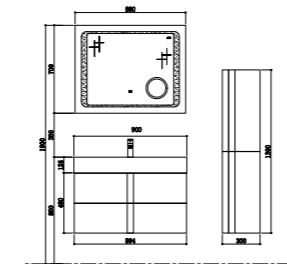

TY04609
Basin
Size: 900*480*125mm
Basin cabinet
Size: 894*476*480mm
Mirror
Size: 880*35*700mm
Side cabinet
Size: 300*250*1300mm