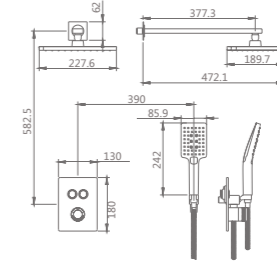

**TWL1157A-09/TWL1157B-09
SHOWER**

Color: Brushed gold

TWJ1399-09 / TOWEL ROD

Color: Brushed gold