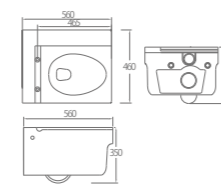

TJH509PA0-01A WALL-HUNG TOILET

Size : 460x560x350mm
Material : Solid surface material
Color : Matt White