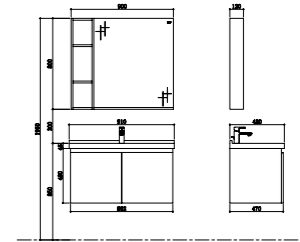

TY30409

[Ceramic Basin] TTB30109E / 920x480x220mm / Glossy White
[Basin Cabinet] TY30409-P / 892x470x480mm / Walnut
[Side cabinet] TY30406-F / 200x120x800mm / Walnut
[Mirror Cabinet] TY30409-J / 700x120x800mm / Walnut
[Faucet] TWP0115-01 / Chrome
[Waste] TWX2211-01 / Chrome