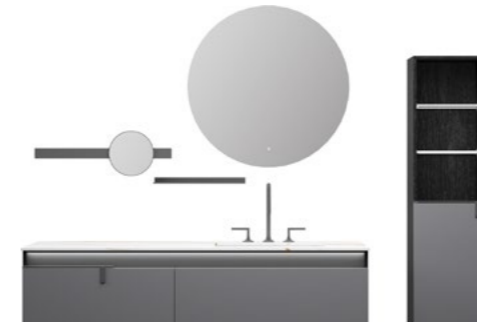

PY29516

PJB10216RE-24C Artificial stone Basin Size:1600*580*175mm Color: Galaxy Dark Grey	PY29524-BB Side cabinet B Size:350*300*1300mm Color: Hermes Orange+Glass
PY29516-P Basin Cabinet Size: 1590*575*380mm Color: Hermes Orange	PY29416-CA Shelf A Size:660*210*160mm Color: Brushed Gunmetal+Clear
PY29416-J Mirror Size:800*30*800mm Color: Clear	PY29416-CB Shel B Size:500*30*132mm Color: Brushed Gunmetal
PY29524-BA Side cabinet A Size:350*300*1300mm Color: Hermes Orange+Glass	PWP2167-05 Faucet Finishes: Brushed Gunmetal
	PWX0001-05 Waste Finishes: Brushed Gunmetal