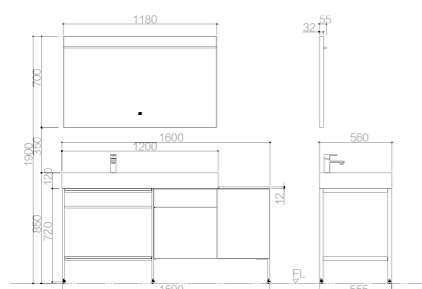

TY26416

[Sintered Stone Basin (once-foam)] TM26416A / 1200x560x140mm / Dark Ash

[Sintered Stone counter top] TM26416B / 400x560x12mm / Dark Ash

[Basin Cabinet] TY26416-P / 1590x555x720mm / Brown

[Mirror] TY26416-J / 1180x55x700mm / Glass

[Faucet] TWP2167-02 / Matt black