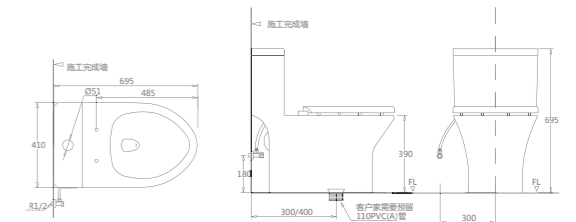

PTL237M/LA1

ONE PIECE TOILET

Size: 695*410*695mm
Color:Glossy white