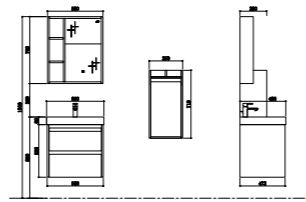

BATHROOM CABINET | A26

TY02406

Basin
Size: 600*480*125mm

Basin cabinet
Size: 588*472*550mm

Mirror cabinet
Size: 580*140*700mm

Side cabinet
Size: 350*280*710mm

TY02408

Basin
Size: 800*480*125mm