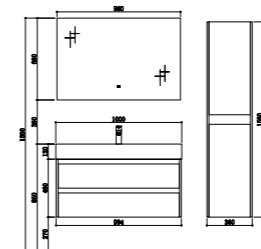

Mirror
Size: 780*35*650mm

Side cabinet
Size: 1550*360*266mm

TY05310

Basin
Size: 1000*480*138mm

Basin cabinet
Size: 994*477*460mm

Mirror
Size: 980*35*650mm

Side cabinet
Size: 1550*360*266mm

TY05312A