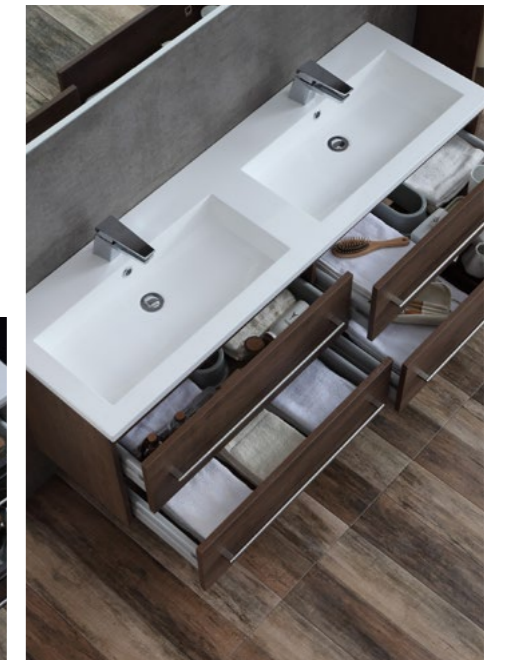

TJA153-01A 610*350*160mm

TJA154-01A 560*430*130mm

Size: 1495*455*480mm

BATHROOM CABINET | A19

- Eco-Friendly plywood casework, waterproof and durable.
- Full extension drawers feature soft-closing and smooth operation.
- 4 dimensional adjustable drawer sliders for easy installation and Convenience maintenance.
- Spacious drawers offer sufficient space for storage.
- Touch responsive LED lighting.
- High quality stainless steel handle detailing.