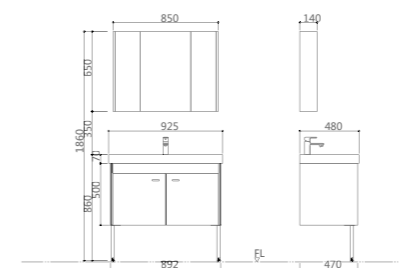

PTB30109E Ceramic Basin
Size: 920*480*220mm
Color: White
PY29709-P Basin Cabinet
Size: 892*470*790mm
Color:Brushed Matte Noir
PY29709-J Mirror Cabinet
Size: 850*140*650mm
Color: Brushed Matte Noir
PWP2179-02 Faucet
Finishes:Matt black
PWX2237-02 Waste
Color:Matt black

PY29710