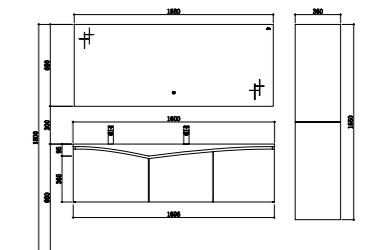

Basin
Size: 1600*460*168mm

Basin cabinet
Size: 1596*460*450mm

Mirror
Size: 1580*30*650mm

Side cabinet
Size: 360*266*1550mm