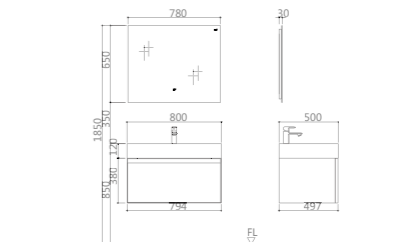

【Ceramic Basin】 TJB07908E-01A / 800x500x120mm / Matt White
【Basin Cabinet】 TY26708-P / 794x497x380mm / Brushed Matte Noir
【Mirror】 TY26708-J / 780x30x650mm / Glass
【Faucet】 TWP2167-05 / Brushed Gunmetal
【Waste】 TWX0001-05 / Brushed Gunmetal