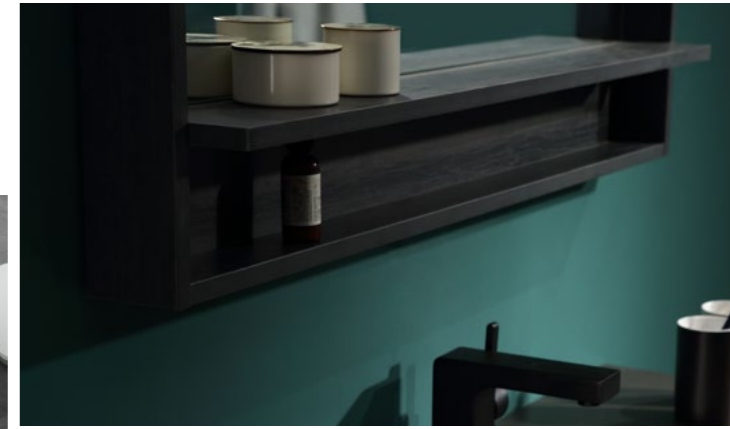

PY21812-J Mirror
Size: 1180*30*650mm
Color: Clear

PWP2175-02 Faucet
Finishes: Matt black

PWX2237-02 Waste
Finishes: Matt black

Pax

BATHROOM CABINET | A57

The matte black metal feet are slim and elegant, beautiful and stylish. Can be non-standard different sizes to meet different consumer needs.