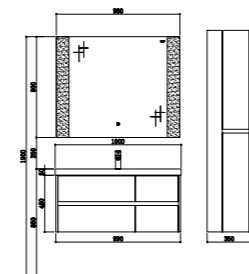

TY05910

Basin
Size: 1000*460*140mm

Basin cabinet
Size: 990*455*450mm

Mirror
Size: 980*35*800mm

Side cabinet
Size: 1600*350*250mm