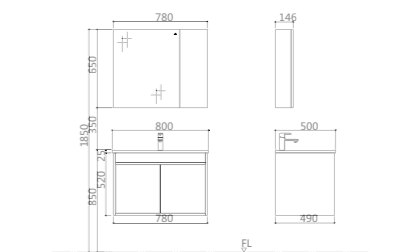

PY29208

PTB31208LE Ceramic Basin
Size: 800*500*200mm
Color: White

PY29208-P Basin Cabinet
Size: 780*490*520mm
Color:Platium ash

PY29208-J Mirror Cabinet
Size: 780*146*650mm
Color: Clear+Platium ash

PWP2175-01 Faucet
Finishes: Chrome

PWX2211-01 Waste
Color:Chrome