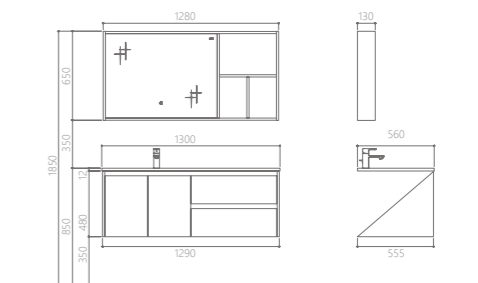

TY21413

[Ceramic Basin] TTC312 / 600x400x205mm / White
[Sintered Stone counter top] TM21413 / 1300x560x12mm / Dark Ash
[Basin Cabinet] TY21413-P / 1290x555x480mm / Brown oak
[Mirror Cabinet] TY21413-J / 1280x130x650mm / Brown oak
[Faucet] TWP0170-01 / Chrome
[Waste] TWX2201-01 / Chrome