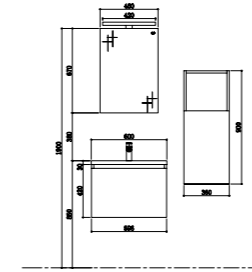

TY04308

Basin
Size: 800*480*145mm

Basin cabinet
Size: 796*478*420mm

Mirror cabinet
Size: 760*164*720mm

Wall unit
Size: 360*250*900mm

- Eco-friendly ,E1 approved MDF casework.
- It comes with durable and easy-cleaning resin basin.
- Full extension drawer features soft-closing and smooth operation.
- 4 dimensional adjustable slides for easy & quick installation and maintenance.
- Spacious drawer with hidden drawer offer sufficient space for storage.
- Luxurious aluminum medicine cabinet design offers more storage space.
- Various timber and painting finishes to address different need and Design