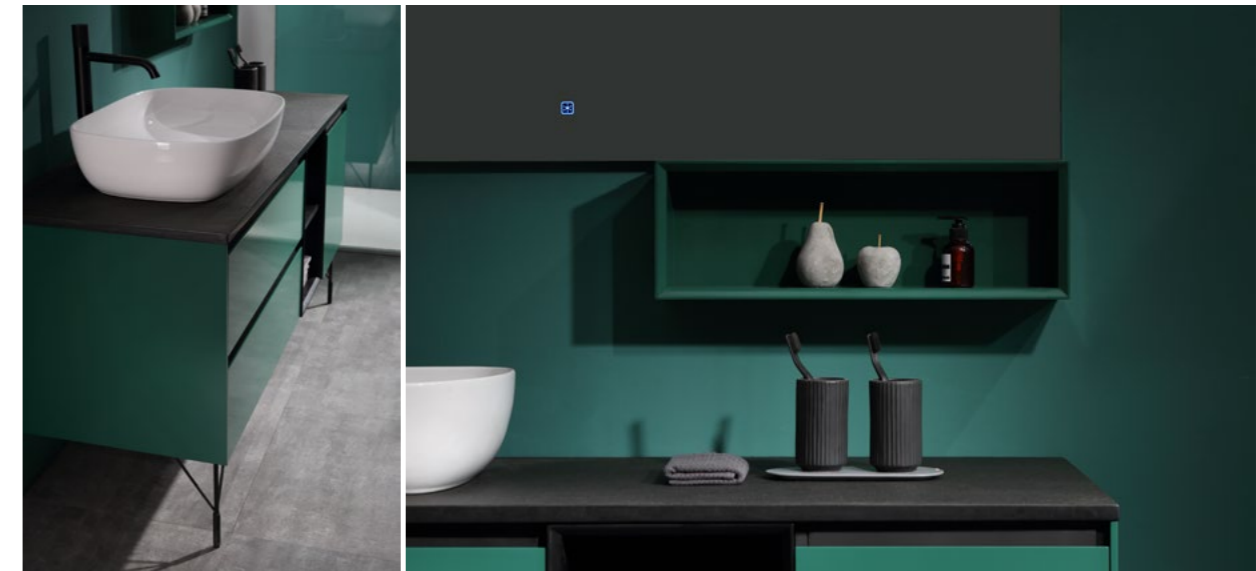

Motel

BATHROOM CABINET | A46

The unique moss green and the mysterious dumb black set off each other, exquisite and chic. The minimalist style makes life intimate.

PY24215

PTA164 Ceramic Basin
Size: 610*400*150mm
Color: Glossy White

PM24215 Marble counter top
Size: 1500*530*20mm
Color: Black Fire stone

PY24215-P Basin Cabinet
Size: 1490*525*730mm
Color: Dark green+Matt black

PY24215-J Mirror
Size: 1480*30*700mm
Color: Clear

PY24215-C shelf
Size: 600*130*200mm
Color: Dark green

PWP2149-02 Faucet
Finishes: Matt black

PWX2436-02 Waste
Finishes: Matt black