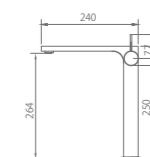

Size: 520x365x350mm
 Material: Ceramic
 Color: White

TTA123 / CERAMIC BASIN

Size: 440x440x140mm
 Material: Ceramic
 Color: White

TWP2147-01 / BASIN FAUCET

Material: Brass
 Color: Chrome

TWL1116-01 / SHOWER