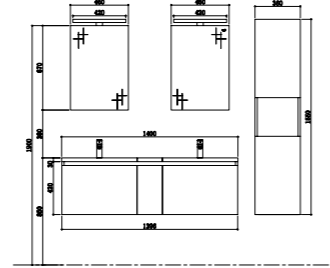

TY04314

Basin
Size: 600*480*145mm

Top Board
Size: 200*480*30mm

Basin cabinet
Size: 1396*478*420mm

Mirror cabinet
Size: 460*164*720mm

Side cabinet
Size: 360*250*1550mm