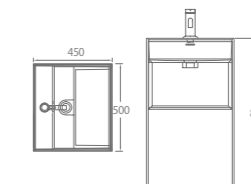

TJK517-01A FREESTANDING BASIN

Size : 500x450x850mm
Material : Solid surface material
Color : Matt White