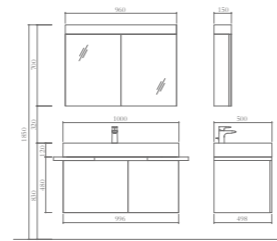

TY13210

[Solid surface Basin] TJB07910E-01A / 1000x500x120mm / Matt White
[Basin Cabinet] TY13210-P / 996x498x480mm / Glossy White
[Mirror Cabinet] TY13210-J / 960x150x700mm / Glossy White
[Faucet] TWP2175-02 / Matt black
[Waste] TWX2211-01 / Chrome