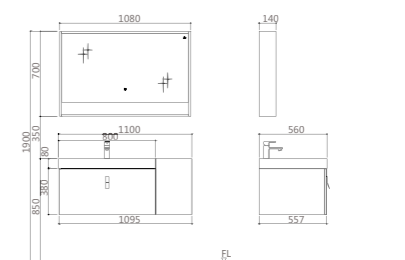

PY26211-J Mirror Cabinet
Size: 1080*140*700mm
Color: Brushed Matte Noir

PWP2175-05 Faucet
Finishes: Brushed Gunmetal

PWX0001-05 Waste
Finishes: Brushed Gunmetal

Gisele

BATHROOM CABINET | A84

A new style of pure and elegant life. Using high-quality countertops, the texture is natural and elegant, anti-fouling, anti-scratch and other properties are stronger, safe and radiation-free.