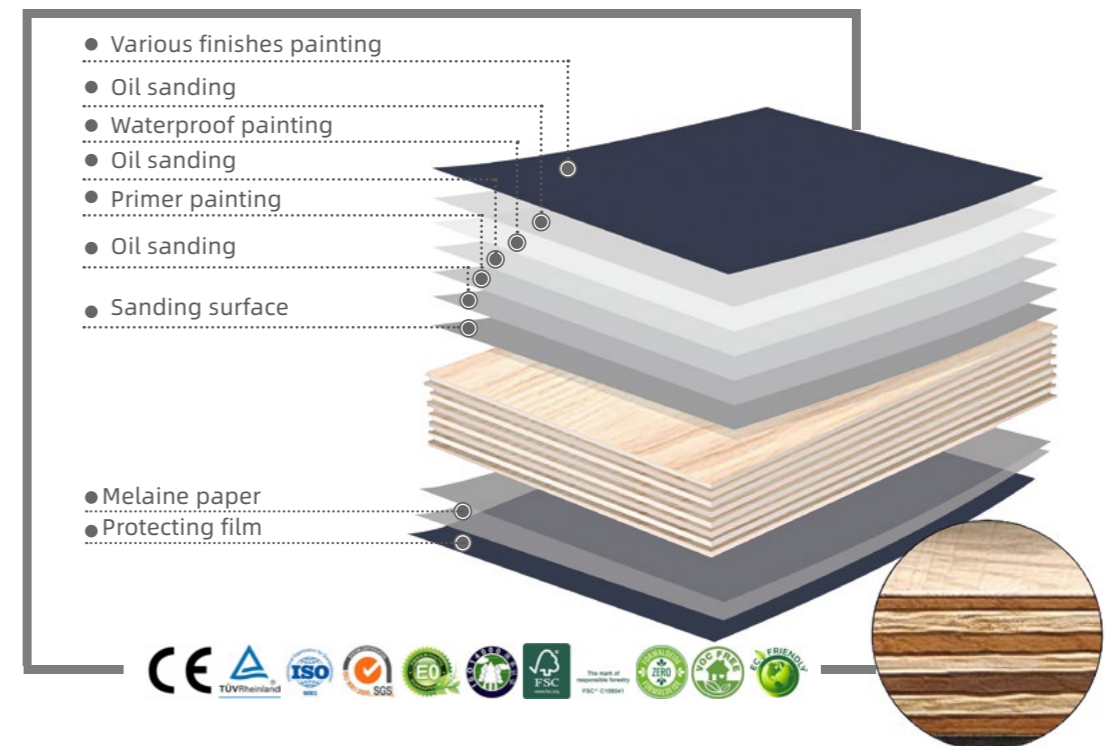

WATER-PROOF MATERIAL

Plywood:

1. Made by cross-grain solid wood, 9 layers;
2. low formaldehyde level;
3. high strength no deformation, no bending;
4. strong nail holding ability;
5. density: 550kg/m³ --- 650kg/m³;
6. moisture content: 5-10%;
7. E0/E1 standard, water proof;
8. Surface with painting or melamine finish;

MDF:

The bathroom cabinets are made of environmental friendly & paint free E1-grade MDF. Surface durable & neither easily deformed or cracked. Mean easy-cleaning

ENVIRONMENTAL FRIENDLY & PAINT FREE PLATE

The bathroom cabinets are made of environmental friendly & paint free E1-grade Ply-wood. Surface durable, water-proof & neither easily deformed or cracked. Mean easy-cleaning

ENVIRONMENTAL FRIENDLY, WATERPROOF & PAINT FINISHES

KEEP EVERY DETAIL BEAUTIFUL

KEEP EVERY DETAIL PERFECT

Carton printable
Sticker label with production information on the side.

Renderings

INNER PACKAGE

- Pearl foam or PP bag wrapping the product inside,
- Six sides 2 cm Poly-foam board,
- Top and bottom side with 2cm homeycomb cardboard,
- Four sides carton edge protector.