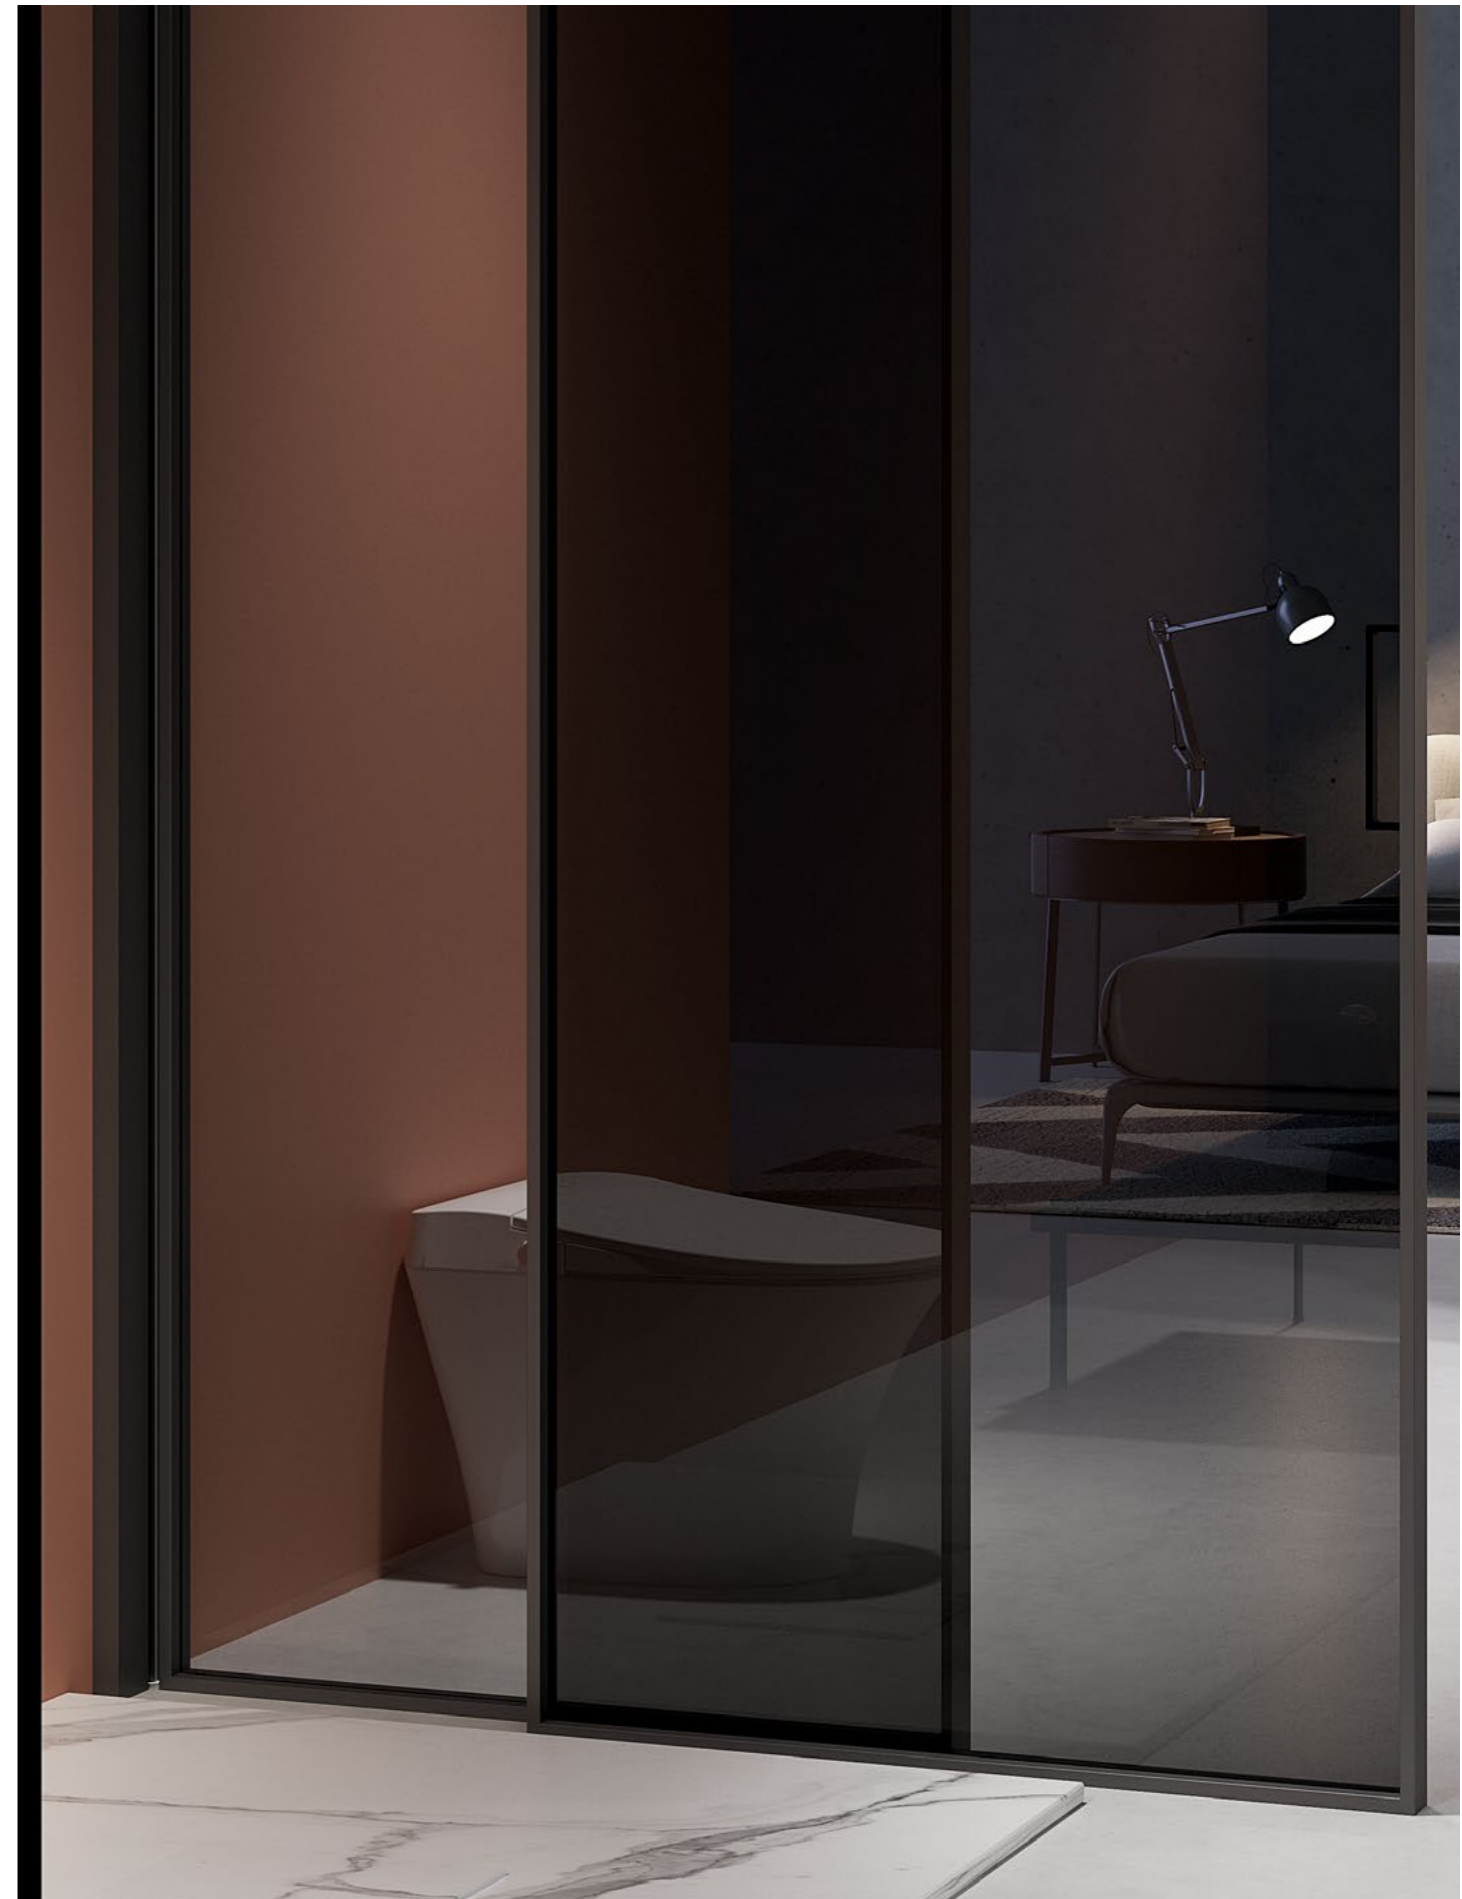

Life has always been for the heart to create, wantonly living in own shape space every day, enjoy the art furniture, the movement of life in to exquisite taste, Life comes from wonderful things.