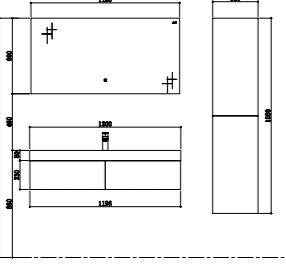

TY04809
Basin
Size: 900*480*125mm
Basin cabinet
Size: 896*476*460mm
Mirror
Size: 880*600*35mm