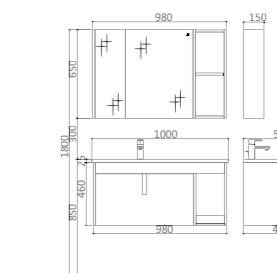

PY31210L

PTB31210LE Ceramic Basin
Size: 1000*500*200mm
Color: White

PY31210L-P Basin Cabinet
Size: 980*490*460mm
Color: Grey Rock

PY31210L-J Mirror Cabinet
Size: 980*150*650mm
Color: Grey Rock

PWP2175-02 Faucet
Finishes: Matt black

PWX2237-02 Waste
Finishes: Matt black