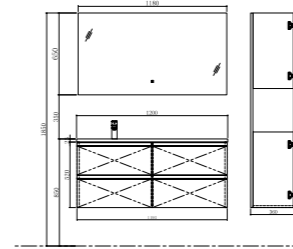

TY09412L

Artificial stone Basin
Size: 1200*480*138mm

Basin cabinet
Size: 1193*477*520mm

Mirror
Size: 1180*35*650mm

Side cabinet
Size: 360*250*1545mm