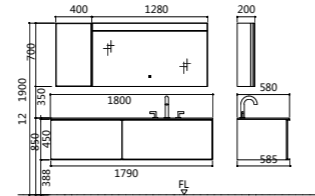

TTZ106M/LA1 / SMART TOILET

Size: 685x413x504mm
 Color: White

TJG53119-17 / BATHTUB

Size: 1900x1003x558mm
 Color: Matt White+Sandy gold

TWG0514-03 / SHOWER

Color: Rose gold

TL313-3FL / SHOWER ROOM

Rectangle shower enclosure, Pull door open
 Standard: Clear Glass
 Glass color options: Brown glass+Various pattern lamination
 Glass thickness: 8mm
 Hardware finishes: Brushed gold
 Hardware finishes options: Matt black
 Customized size range:
 L: 1000-1600mm
 W: 900-1200mm
 H: Standard Height 2000mm
 (Customize size is available)