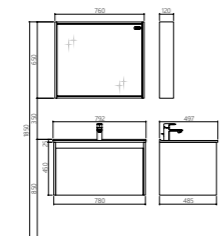

TY31008

[Ceramic Basin] TTB30008E / 797x495x200mm / White
[Basin Cabinet] TY31008-P / 780x485x450mm / Platium ash
[Mirror Cabinet] TY31008-J / 760x120x650mm / Platium ash
[Faucet] TWP2179-01 / Chrome
[Waste] TWX2201-01 / Chrome