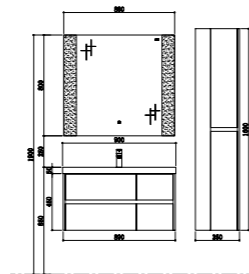

Basin
Size: 900*460*140mm

Basin cabinet
Size: 890*455*450mm

Mirror
Size: 880*35*800mm

Side cabinet
Size: 1600*350*250mm

TY05910

Basin
Size: 1000*460*140mm

Basin cabinet
Size: 990*455*450mm

Mirror
Size: 980*35*800mm