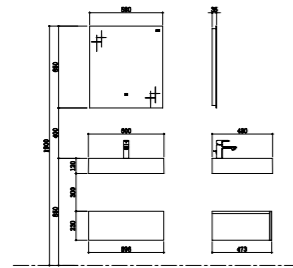

Basin
Size: 600*480*138mm

Basin cabinet
Size: 594*473*230mm

Mirror
Size: 580*35*650mm

TY04508