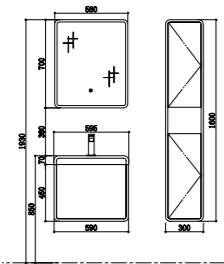

TY05506

Basin
Size: 600*500*180mm

Basin cabinet
Size: 590*498*450mm

Mirror cabinet
Size: 580*130*700mm

Side cabinet
Size: 300*250*1600mm