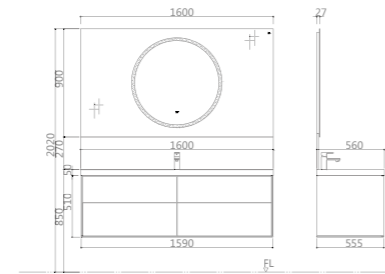

PY28616

PM28616A Sintered Stone Basin (once-foam)
Size:1600*560*140mm
Color: Dark Ash

PY28616-J Mirror
Size:1600*30*900mm
Color: Clear

PM28616 B Sintered Stone counter top
Size:1600*300*12mm
Color: Dark Ash

PWP0001-02 Faucet
Finishes:Matt black

PY28616-P Basin Cabinet
Size:1590*555*510mm
Color: Antique Silver