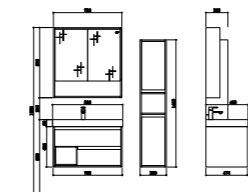

Side cabinet
Size: 300*250*1450mm

TY03308

Basin
Size: 800*480*125mm

Basin cabinet
Size: 788*474*460mm

Mirror cabinet
Size: 780*160*800mm

Side cabinet
Size: 300*250*1450mm

Size: 1188*472*550mm

BATHROOM CABINET | A26