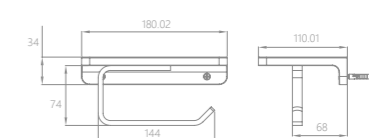

TWJ1621-05 TISSUE HOLDER

Material: Zinc alloy
Color: Brushed Gunmetal