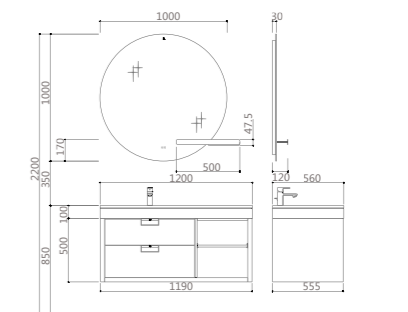

PY24612

PTC312 Ceramic Basin
Size : 600*400*205mm
Color: White

PM24612 Marble counter top
Size :1200*560*100mm
Color: Classic grey

PY24612-P Basin Cabinet
Size : 1190*555*500mm
Color: Mocha black

PY24612-J Mirror
Size :1000*1000*30mm
Color: Clear

PY24612-C Shelf
Size :500*48*120mm
Finishes:Matt black

PWP2175-02 Faucet
Finishes:Matt black

PWX2237-02 Waste
Finishes:Matt black