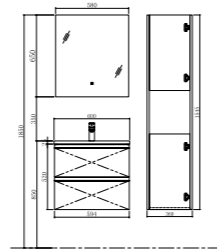

TY09406
Artificial stone Basin
Size: 600*480*138mm
Basin cabinet
Size: 595*477*520mm
Mirror
Size: 580*35*650mm
Side cabinet
Size: 360*250*1545mm