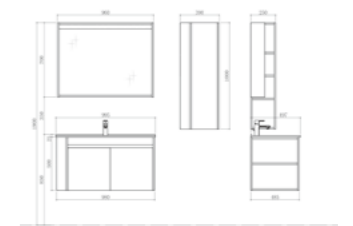

BATHROOM CABINET | A94

PY30008

PTB30008E [Ceramic Basin]
Size: 797*495*200mm
Color: White

PY30008-P [Basin Cabinet]
Size: 790*485*500mm
Color: Vintage oak+Matt White

PY30008-J [Mirror Cabinet]
Size: 760*140*700mm
Color: Vintage oak

PY30008-D [Side cabinet]
Size: 390*250*1000mm
Color: Vintage oak+matt white

PWP0115-01 [Faucet]
Finishes: Chrome

PWX2211-01 [Waste]
Finishes: Chrome

PY30009

PTB30009E [Ceramic Basin]
Size: 897*495*200mm
Color: White

PY30009-P [Basin Cabinet]
Size: 880*485*500mm
Color: Vintage oak+Matt White

PY30009-J [Mirror Cabinet]
Size: 860*140*700mm
Color: Vintage oak

PY30009-D [Side cabinet]
Size: 390*250*1000mm
Color: Vintage oak+Matt White

PWP0115-01 [Faucet]
Finishes: Chrome

PWX2211-01 [Waste]
Finishes: Chrome

PY30010

PTB30010E [Ceramic Basin]
Size: 1000*495*204mm
Color: White

PY30010-P [Basin Cabinet]
Size: 990*485*500mm
Color: Vintage oak+Matt White

PY30010-J [Mirror Cabinet]
Size: 960*140*700mm
Color: Vintage oak

PY30010-D [Side cabinet]
Size: 390*250*1000mm
Color: Vintage oak+Matt White

PWP0115-01 [Faucet]
Finishes: Chrome

PWX2211-01 [Waste]
Finishes: Chrome