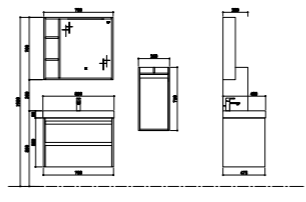

BATHROOM CABINET | A26

TY02406

Basin
Size: 600*480*125mm

Basin cabinet
Size: 588*472*550mm

Mirror cabinet
Size: 580*140*700mm

Side cabinet
Size: 350*280*710mm

TY02408

Basin
Size: 800*480*125mm

Basin cabinet
Size: 788*472*550mm

Mirror cabinet
Size: 780*140*700mm

Side cabinet
Size: 350*280*710mm

TY04412

Basin
Size: 1200*480*125mm

Basin cabinet
Size: 1188*472*550mm

Mirror cabinet
Size: 1180*140*700mm

Side cabinet
Size: 350*280*70mm

TY02410

Basin
Size: 1000*480*125mm

Basin cabinet
Size: 988*472*550mm

Mirror cabinet
Size: 980*140*800mm

Side cabinet
Size: 350*280*710mm