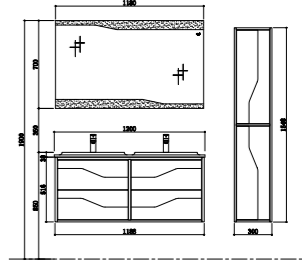

Mirror cabinet
Size: 980*35*700mm

Side cabinet
Size: 300*250*1548mm

TY04212

Basin
Size: 1200*480*155mm

Basin cabinet
Size: 1188*474*516mm

Mirror cabinet
Size: 1180*35*700mm

Side cabinet
Size: 300*250*1548mm