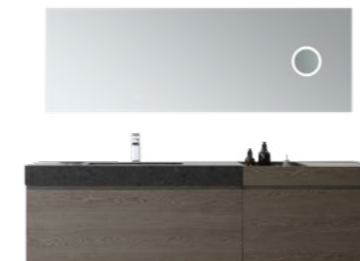

Glenorno

BATHROOM CABINET | A45