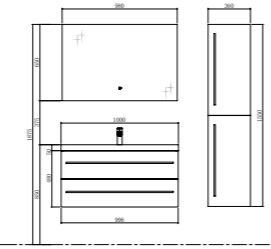

TY06310

Basin
Size: 1000*460*140mm

Basin cabinet
Size: 995*455*480mm

Mirror
Size: 980*650*35mm

Side cabinet
Size: 360*250*1550mm