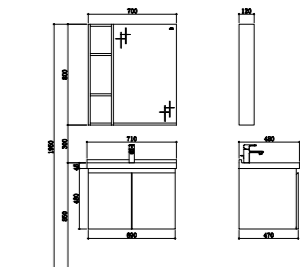

TY30407

[Ceramic Basin] TTB30107E / 715x480x220mm / Glossy White
[Basin Cabinet] TY30407-P / 690x470x480mm / Walnut
[Side cabinet] TY30406-F / 200x120x800mm / Walnut
[Mirror Cabinet] TY30407-J / 500x120x800mm / Walnut
[Faucet] TWP0115-01 / Chrome
[Waste] TWX2211-01 / Chrome