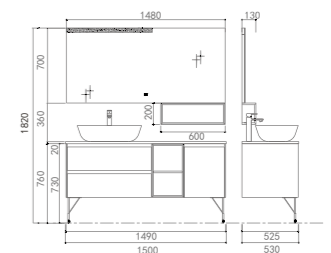

PY24215

PTA164 Ceramic Basin
Size: 610*400*150mm
Color: Glossy White

PM24215 Marble counter top
Size: 1500*530*20mm
Color: Black Fire stone

PY24215-P Basin Cabinet
Size: 1490*525*730mm
Color: Dark green+Matt black

PY24215-J Mirror
Size: 1480*30*700mm
Color: Clear

PY24215-C shelf
Size: 600*130*200mm
Color: Dark green

PWP2149-02 Faucet
Finishes: Matt black

PWX2436-02 Waste
Finishes: Matt black