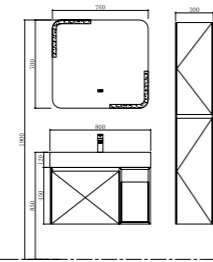

Basin cabinet
Size: 994*477*450mm

Mirror
Size: 960*27*700mm

Side cabinet
Size: 300*250*1600mm

TY03608

Basin
Size: 800*480*138mm

Basin cabinet
Size: 794*477*450mm

Mirror
Size: 760*27*700mm

Side cabinet
Size: 300*250*1600mm