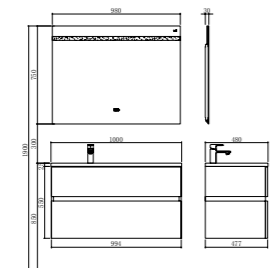

TY07008

Basin
Size: 800*480*140mm

Basin cabinet
Size: 794*477*550mm

Mirror
Size: 780*30*750mm

TY07010L

Basin
Size: 1000*480*140mm

Basin cabinet
Size: 994*477*550mm

Mirror
Size: 980*30*750mm