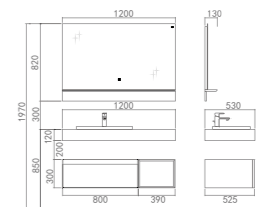

PY24112

PTQ218E Ceramic Basin
Size: 600*400*160mm
Color: Glossy White

PM24112 Quartz stone counter top
Size: 1200*530*120mm
Color: Marble grain

PY24112-P Basin Cabinet
Size: 1190*525*300mm
Color: Brown oak+Smoked iron

PY24112-J Mirror
Size: 1200*130*820mm
Color: Brown oak+Smoked iron

PWP2148-02 Faucet

Finishes: Matt black

PWX2237-02 Waste

Finishes: Matt black