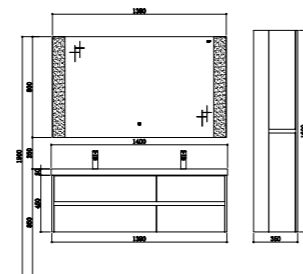

Side cabinet
Size: 1600*350*250mm

TY05914

Basin
Size: 1400*460*140mm

Basin cabinet
Size: 1390*455*450mm

Mirror
Size: 1380*35*800mm

Side cabinet
Size: 1600*350*250mm

TY05915

Basin
Size: 1500*460*140mm