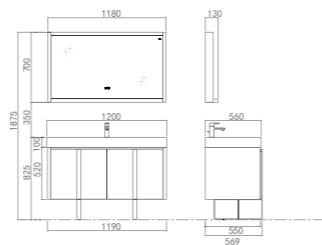

PY23612

PTC316 Ceramic Basin
Size :600*400*181mm
Color: White

PM23612 Sintered Stone counter top
Size :1200*560*100mm
Color: Black gold

PY23612-J Mirror
Size :1180*130*700mm
Color: Mocha black

PY23612-P Basin Cabinet
Size : 1190*550*520mm
Color: Matt Noir + Rose gold

PWP2167-02 Faucet
Finishes: Matt black

PWX2237-02 Waste
Finishes: Matt black