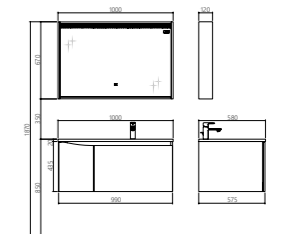

TY25210

[Ceramic Basin] TTC312 / 600x400x205mm / White
[Quartz stone counter top] TM25210 / 1000x580x20mm / White
[Basin Cabinet] TY25210-P / 990x575x435mm / Platium ash
[Mirror Cabinet] TY25210-J / 1000x120x670mm / Platium ash
[Faucet] TWP2175-01 / Chrome
[Waste] TWX2201-01 / Chrome