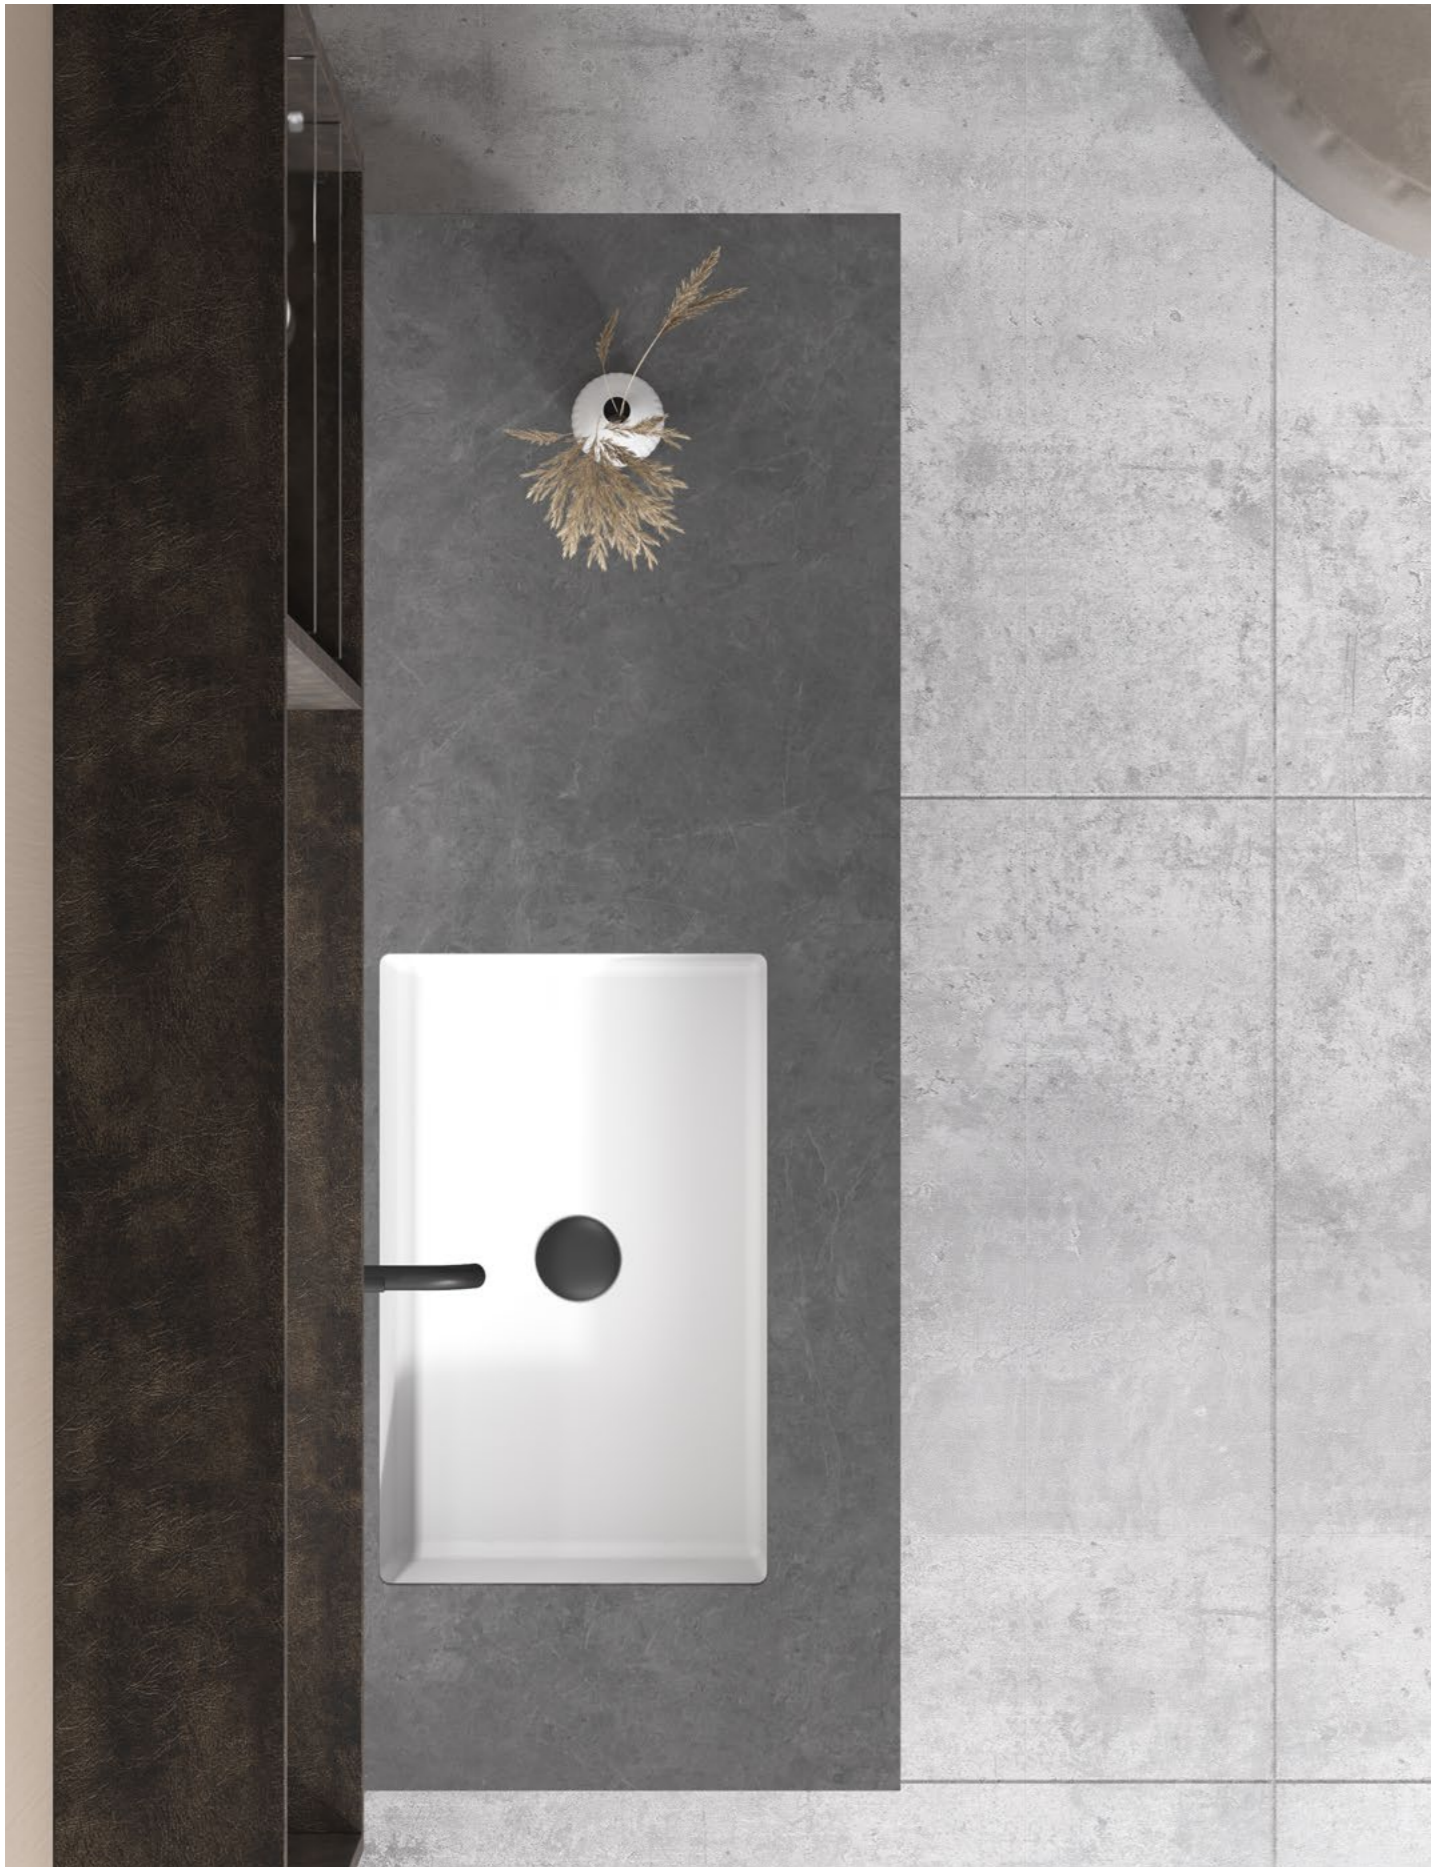

PY28313-J Mirror
Size: 1280*30*650mm
Color: Clear

PWP2180-02 Faucet
Finishes: Matt black

PWX2436-02 Waste
Finishes: Matt black

PWX0002 Drain pipe
Color: Grey

Olee
BATHROOM CABINET | A69

The high-grade fire board Chanel skin pattern with vertical bar matte black handle, the collision of rock board, metal and skin pattern, sparked the spark of French style.