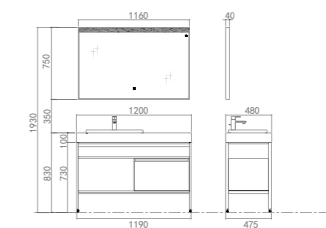

PY23912

PTQ218E Ceramic Basin
Size: 600*400*160mm
Color: White

PM23912 Sintered Stone counter top
Size: 1200*480*100mm
Color: Dark Ash

PY23912-P Basin Cabinet
Size: 1190*475*730mm
Color: Sapphire blue+Matt black

PY23912-J Mirror
Size: 1160*40*750mm
Finishes: Matt black

PWP2148-02 Faucet
Finishes: Matt black

PWX2237-02 Waste
Finishes: Matt black