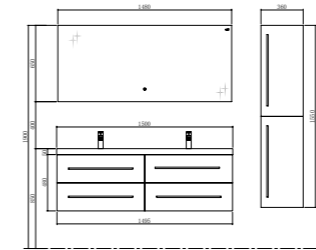

Basin cabinet
Size: 1196*455*450mm

Mirror
Size: 1180*650*35mm

Side cabinet
Size: 360*250*1550mm

TY06015

Basin
Size: 1500*460*140mm

Basin cabinet
Size: 1495*455*480mm

Mirror
Size: 1480*35*650mm

Side cabinet
Size: 360*250*1550mm