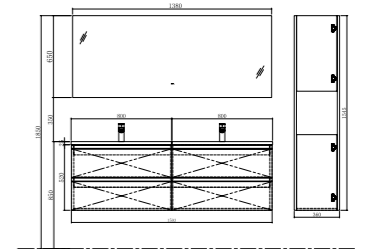

TY09416

Artificial stone Basin
Size: 800*480*138mm

Basin cabinet
Size: 1593*477*520mm

Mirror
Size: 1580*35*650mm

Side cabinet
Size: 360*250*1545mm