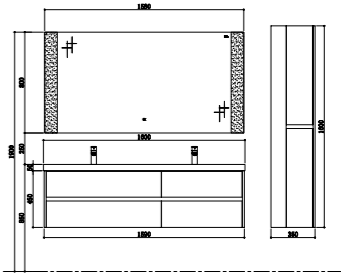

Basin cabinet
Size: 1490*455*450mm

Mirror
Size: 1480*35*800mm

Side cabinet
Size: 1600*350*250mm

TY05916

Basin
Size: 1600*460*140mm

Basin cabinet
Size: 1590*455*450mm

Mirror
Size: 1580*35*800mm

Side cabinet
Size: 1600*350*250mm