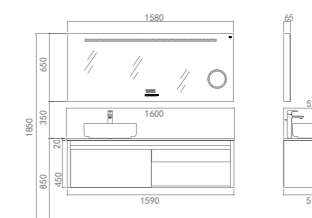

PY20816

PTA149 Ceramic Basin
Size : 500*390*140mm
Color: White

PM20816 Quartz stone counter top
Size : 1600*520*20mm
Color: White

PY20816-P Basin Cabinet
Size : 1590*515*450mm
Color: Matt oak

PY20816-J Mirror
Size : 1580*65*650mm
Color: Clear

PWP2176-01 Faucet
Finishes: Chrome

PWX2202-01 Waste
Finishes: Chrome