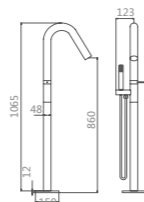

TTZ106M/LA1 / SMART TOILET

Size: 685x413x504mm
 Color: White

TJG53119-17 / BATHTUB

Size: 1900x1003x558mm
 Color: Matt White+Sandy gold

TWG0514-03 / SHOWER

Color: Rose gold

TL313-3FL / SHOWER ROOM

Rectangle shower enclosure, Pull door open
 Standard: Clear Glass
 Glass color options: Brown glass+Various pattern lamination
 Glass thickness: 8mm
 Hardware finishes: Brushed gold
 Hardware finishes options: Matt black
 Customized size range:
 L: 1000-1600mm
 W: 900-1200mm
 H: Standard Height 2000mm
 (Customize size is available)