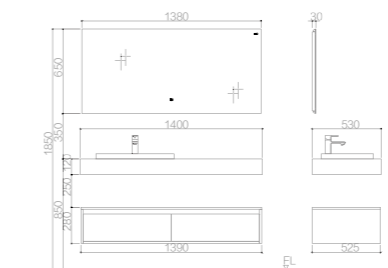

FREE CUSTOMIZATION, WHATEVER YOU WANT

TY25114

- 【Ceramic Basin】 TTQ218E / 600x400x160mm / Glossy White
- 【Sintered Stone counter top】 TM25114 / 1400x530x120mm / Black gold
- 【Basin Cabinet】 TY25114-P / 1390x525x280mm / Brushed Matte Noir
- 【Mirror】 TY25114-J / 1380x30x650mm / Glass
- 【Faucet】 TWP2179-02 / Matt black
- 【Waste】 TWX2237-02 / Matt black