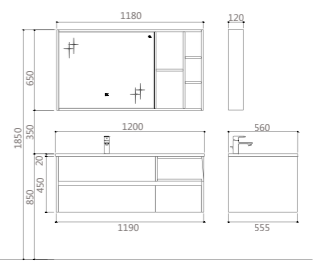

- **PY25812**
- PTC312 Ceramic Basin
  Size: 600*400*205mm
  Color: White
- PM25812 Quartz stone counter top
  Size: 1200*560*20mm
  Color: White
- PY25812-P Basin Cabinet
  Size: 1190*555*450mm
  Color: bluish green rock+White wood texture
- PY25812-J Mirror Cabinet
  Size: 1160*650*120mm
  Color: bluish green rock+White wood texture
- PWP2175-01 Faucet
  Finishes: Chrome
- PWX2201-01 Waste
  Finishes: Chrome