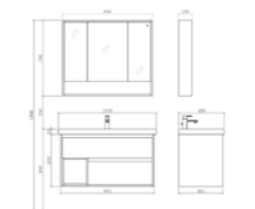

BATHROOM CABINET | A92

PY01810

PTB01610E [Ceramic Basin]
Size: 1005*483*205mm
Color: White

PY01810-P [Basin Cabinet]
Size: 985*465*550mm
Color: Walnut+Oak

PY01810-J [Mirror Cabinet]
Size: 950*134*800mm
Color: Walnut

PWP0115-01 [Faucet]
Finishes: Chrome

PWX2211-01 [Waste]
Finishes: Chrome

PY01808

PTB01608E [Ceramic Basin]
Size: 805*483*205mm
Color: White

PY01808-P [Basin Cabinet]
Size: 785*465*550mm
Color: Walnut+Oak

PY01808-J [Mirror Cabinet]
Size: 750*134*800mm
Color: Walnut

PWP0115-01 [Faucet]
Finishes: Chrome

PWX2211-01 [Waste]
Finishes: Chrome