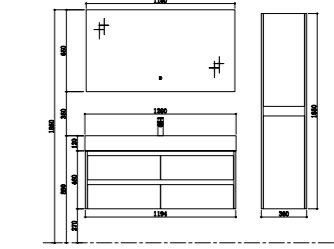

TY05312A

Basin
Size: 1200*480*138mm

Basin cabinet
Size: 1194*477*460mm

Mirror
Size: 1180*35*650mm

Side cabinet
Size: 1550*360*266mm