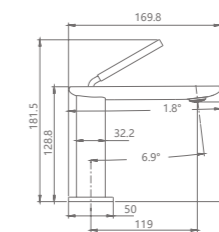

TWP2167-02 BASIN FAUCET

Material : Brass
Finishes : Matt black