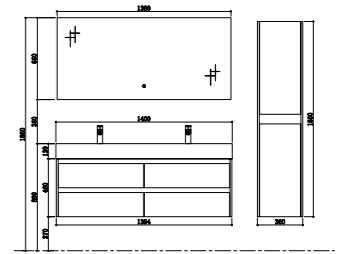

TY05314
 Basin
 Size: 1400*480*138mm
 Basin cabinet
 Size: 1394*477*460mm
 Mirror
 Size: 1380*35*650mm
 Side cabinet
 Size: 1550*360*266mm

TY05314L
 Basin
 Size: 1400*480*138mm
 Basin cabinet
 Size: 1394*477*460mm
 Mirror
 Size: 1380*35*650mm
 Side cabinet
 Size: 1550*360*266mm