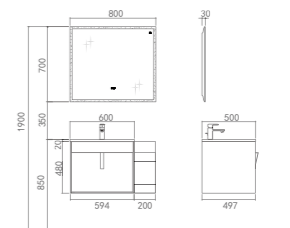

PY02506

- PJB08406E-02C Artificial basin
  Size: 600*500*176mm
  Color: Galaxy Black
- PY02506-P Basin Cabinet
  Size: 594*497*480mm
  Color: Brown oak+Matt black
- PY02506-C shelf
  Size: 200*497*480mm
  Finishes: Matt black
- PY92008-J Mirror
  Size: 800*30*700mm
  Color: Glass
- PWP2148-02 Faucet
  Finishes: Matt black
- PWX2237-02 Waste
  Finishes: Matt black