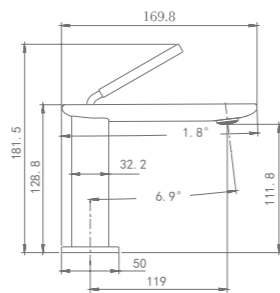

PWP2167-05 BASIN FAUCET

Material: Brass
Finishes: Brushed Gunmetal