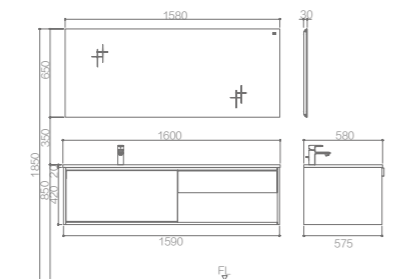

TY25616

- 【Ceramic Basin】 TTC316 / 600x400x181mm / White
- 【Sintered Stone counter top】 TM25616 / 1600x580x12mm / Black gold
- 【Basin Cabinet】 TY25616-P / 1590x575x420mm / Dark slate gray
- 【Mirror】 TY25116-J / 1580x30x650mm / Glass
- 【Faucet】 TWP2148-02 / Matt black
- 【Waste】 TWX2237-02 / Matt black