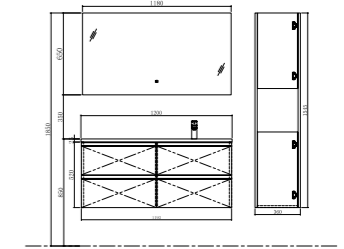

Mirror
Size: 1180*35*650mm

Side cabinet
Size: 360*250*1545mm

TY09412R

Artificial stone Basin
Size: 1200*480*138mm

Basin cabinet
Size: 1193*477*520mm

Mirror
Size: 1180*35*650mm

Side cabinet
Size: 360*250*1545mm