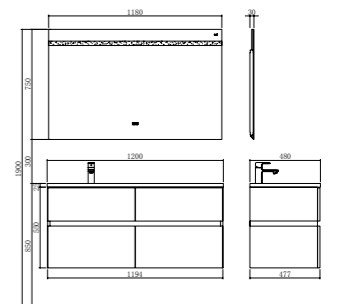

Mirror
Size: 1180*30*750mm

TY07012L

Basin
Size: 1200*480*140mm

Basin cabinet
Size: 1194*477*550mm

Mirror
Size: 1180*30*750mm

BATHROOM CABINET | A09

Size: 1194*477*435mm

- Eco-friendly MDF casework.
- HD sensor touch to control the LED mirror with aluminum back frame.
- Fashionable artificial wash basin is durable and discolor.
- Luxurious DTC soft closing and smooth operation.
- Concealed material brushed black metal handle.
- 45 degree cutting for side panel.