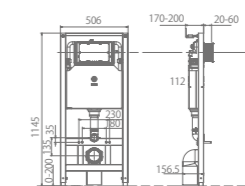

TWQ0101 / WATER TANK

Size: 506x170x1145mm
Material: Steel + ABS
Color: Blue + White