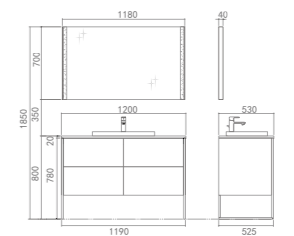

PY23812

PTQ218E Ceramic Basin
Size : 600*400*160mm
Color: White

PM23812 Marble counter top
Size : 1200*530*20mm
Color: Black fire stone

PY23812-P Basin Cabinet
Size : 1190*525*780mm
Color: Blue+Matt black

PY23812-J Mirror
Size : 1180*40*700mm
Finishes: Matt black

PWP2148-02 Faucet
Finishes: Matt black

PWX2237-02 Waste
Finishes: Matt black