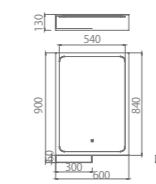

TY91906-J METAL MIRROR

Size : 600x130x900mm
Material : Metal
Color : White