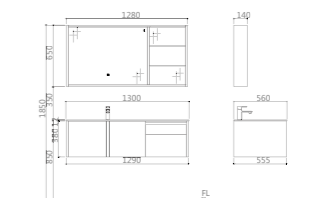

Olee

BATHROOM CABINET | A69

PY28413

PTC316 Ceramic Basin
Size : 600*400*181mm
Color: White

PM28413 Sintered Stone counter top
Size :1300*560*12mm
Color:Dark Ash

PY28413-P Basin Cabinet
Size :1290*555*380mm
Color:Chanel Pattern

PY28413-J Mirror Cabinet
Size :1280*140*650mm
Color: Clear+Chanel Pattern

PWP2175-02 Faucet
Finishes:Matt black

PWX0001-02 Waste
Color:Matt black