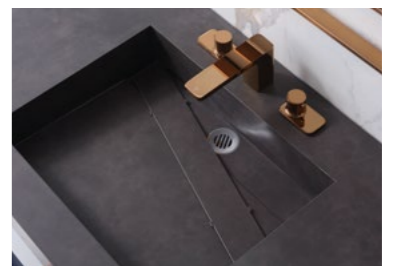

PWX2211-01 Waste
Finished: Chrome

BATHROOM CABINET | A29

The bathroom cabinet basin can be divided into two parts. The left part is a square cabinet with large capacity. It can store some daily bathroom hoarding items such as unopened towels, roll paper, laundry detergent, shower gel, shampoo. Wait. Keep things of all sizes in order, and let things go as you like.