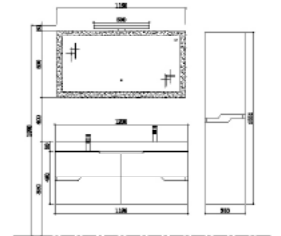

Side cabinet
Size: 360*250*1550mm

TY04412

Basin
Size: 1200*480*125mm

Basin cabinet
Size: 1196*478*480mm

Mirror cabinet
Size: 1160*130*650mm

Side cabinet
Size: 360*250*1550mm

BATHROOM CABINET | A24

Size: 1494*478*840mm