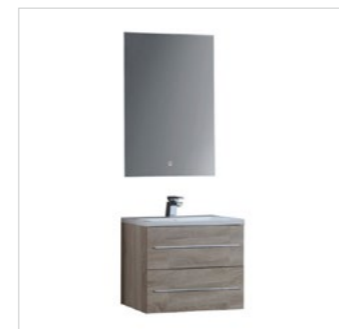

BATHROOM CABINET | A19

Favorite Finish

Glossy White

Dark Gray

Walnut

Oak

TY06006

Basin
Size: 600*460*140mm