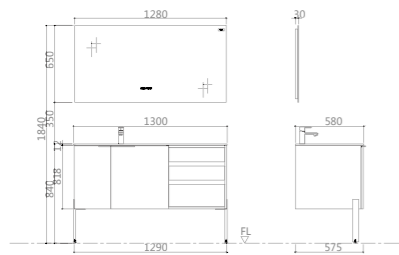

MANN

BATHROOM CABINET | A61

The color collision of gray and green is no longer a single gray style. The green is the right embellishment of the whole design. Free-standing design with simple and stylish design lines. The main cabinet has multiple storage functions to meet with different bathroom.

TY27013

[Ceramic Basin] TTC316 / 600x400x181mm / White
[Sintered Stone counter top] TM27013 / 1300x580x12mm / Dark Ash
[Basin Cabinet] TY27013-P / 1290x575x818mm / Dark green+Brown
[Mirror] TY27013-J / 1280x30x650mm / Glass
[Faucet] TWP2179-02 / Matt black
[Waste] TWX2237-02 / Matt black