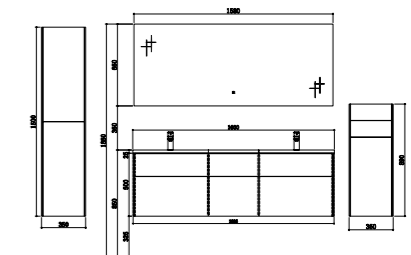

TY09116B
 Artificial stone basin
 Size: 600*480*140mm *2pcs
 Top Board
 Size: 400*480*20
 Basin cabinet
 Size: 1594*477*500mm
 Mirror
 Size: 1580*35*650mm

TY09118
 Artificial stone basin
 Size: 600*480*140mm
 Top Board
 Size: 400*480*25mm
 Basin cabinet
 Size: 1794*477*500mm
 Mirror
 Size: 1780*35*650mm