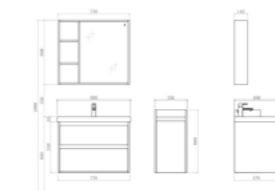

BATHROOM CABINET | A93

PY01708

PTB01608E [Ceramic Basin]
Size: 805*483*205mm
Color: White

PY01708-P [Basin Cabinet]
Size: 780*470*550mm
Color: Walnut+Black glass

PY01708-J [Mirror Cabinet]
Size: 780*140*700mm
Color: Walnut

PY01708-D [Side cabinet]
Size: 350*280*680mm
Color: Walnut+Black glass

PWP0115-01 [Faucet]
Finishes: Chrome

PWX2211-01 [Waste]
Finishes: Chrome