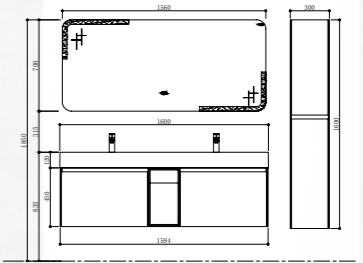

Basin cabinet
Size: 1394*477*450mm

Mirror
Size: 1360*27*700mm

Side cabinet
Size: 300*250*1600mm

TY03616

Basin
Size: 1600*480*138mm

Basin cabinet
Size: 1594*477*450mm

Mirror
Size: 1560*27*700mm

Side cabinet
Size: 300*250*1600mm