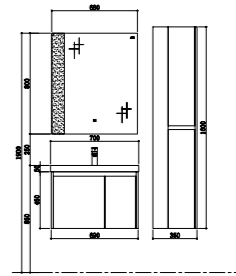

TY05907

Basin
Size: 700*460*140mm

Basin cabinet
Size: 690*455*450mm

Mirror
Size: 680*35*800mm

Side cabinet
Size: 1600*350*250mm